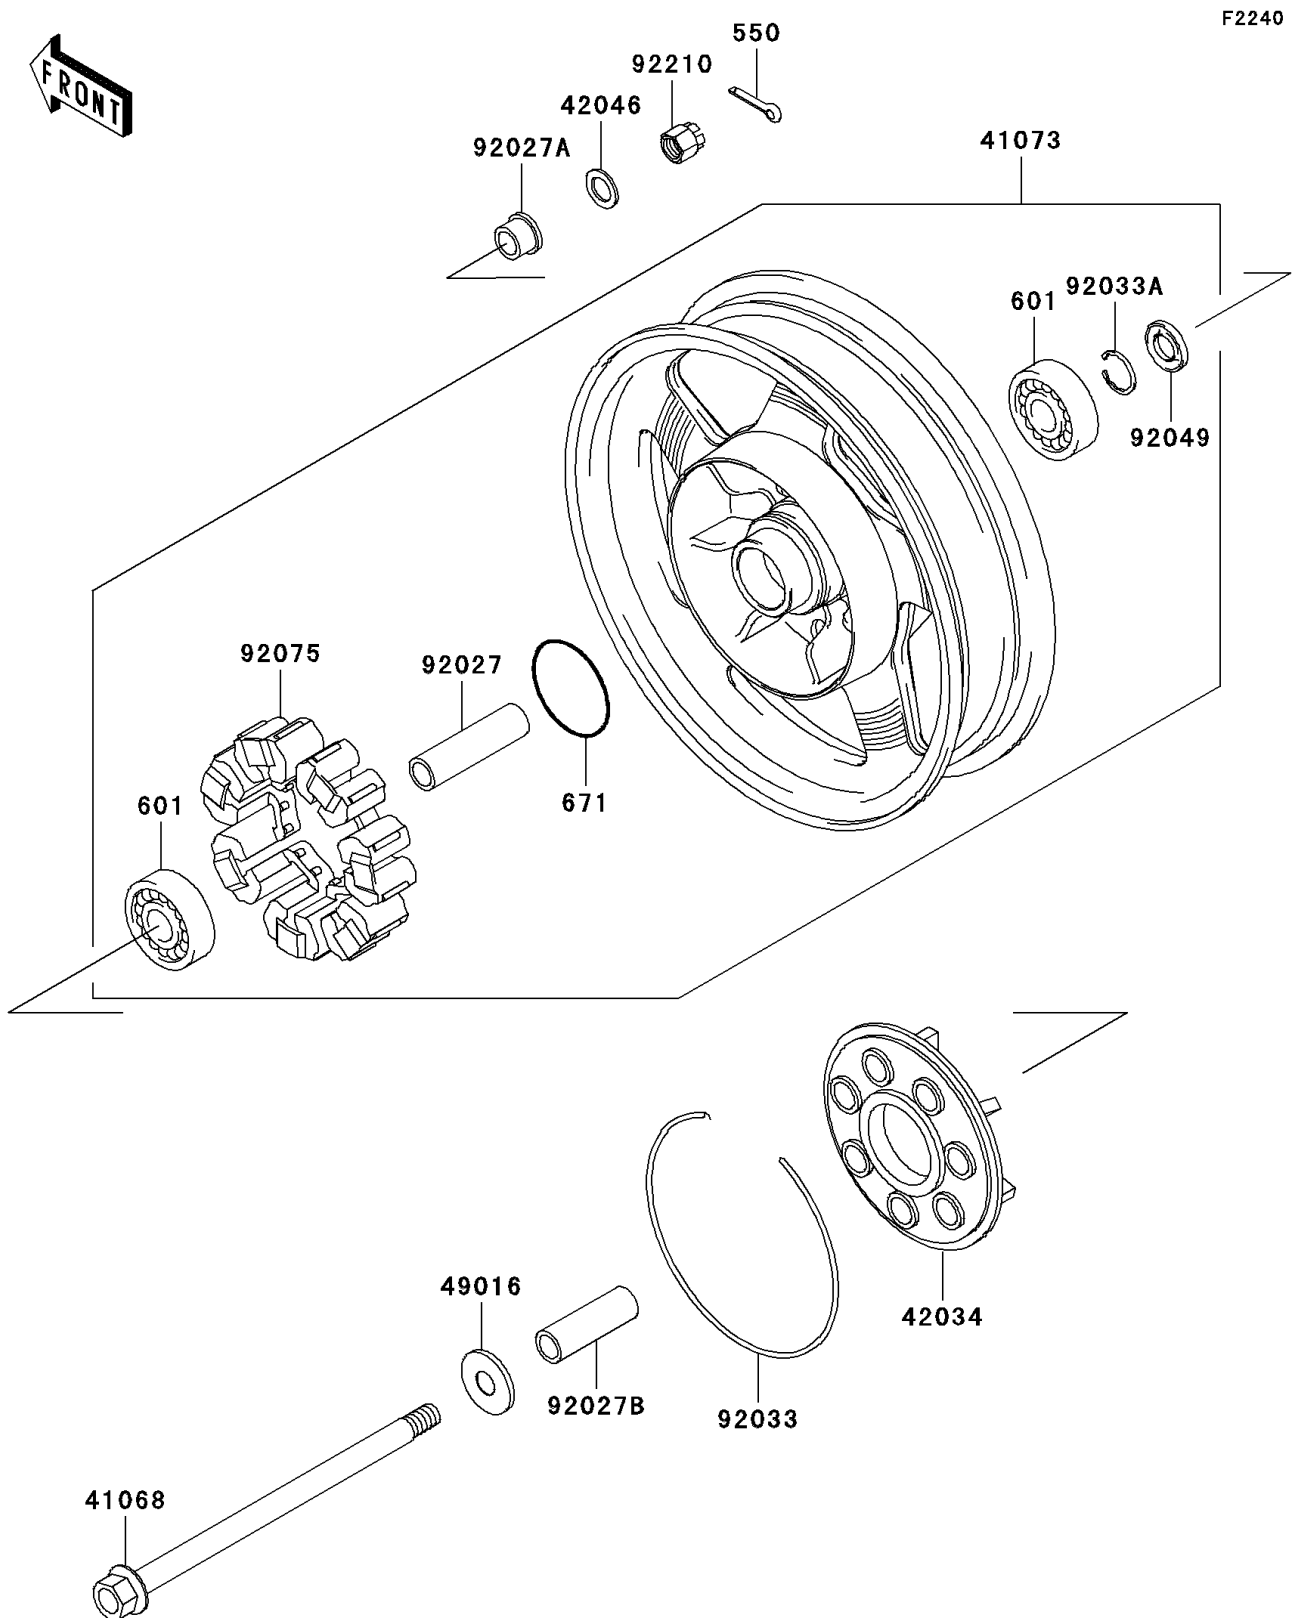

2004 Vulcan 1500 Nomad Fi

PARTS DIAGRAM

Rear Wheel/Chain

2004 Vulcan 1500 Nomad Fi

PARTS LIST

Rear Wheel/Chain

ITEM NAME

PART NUMBER

QUANTITY
