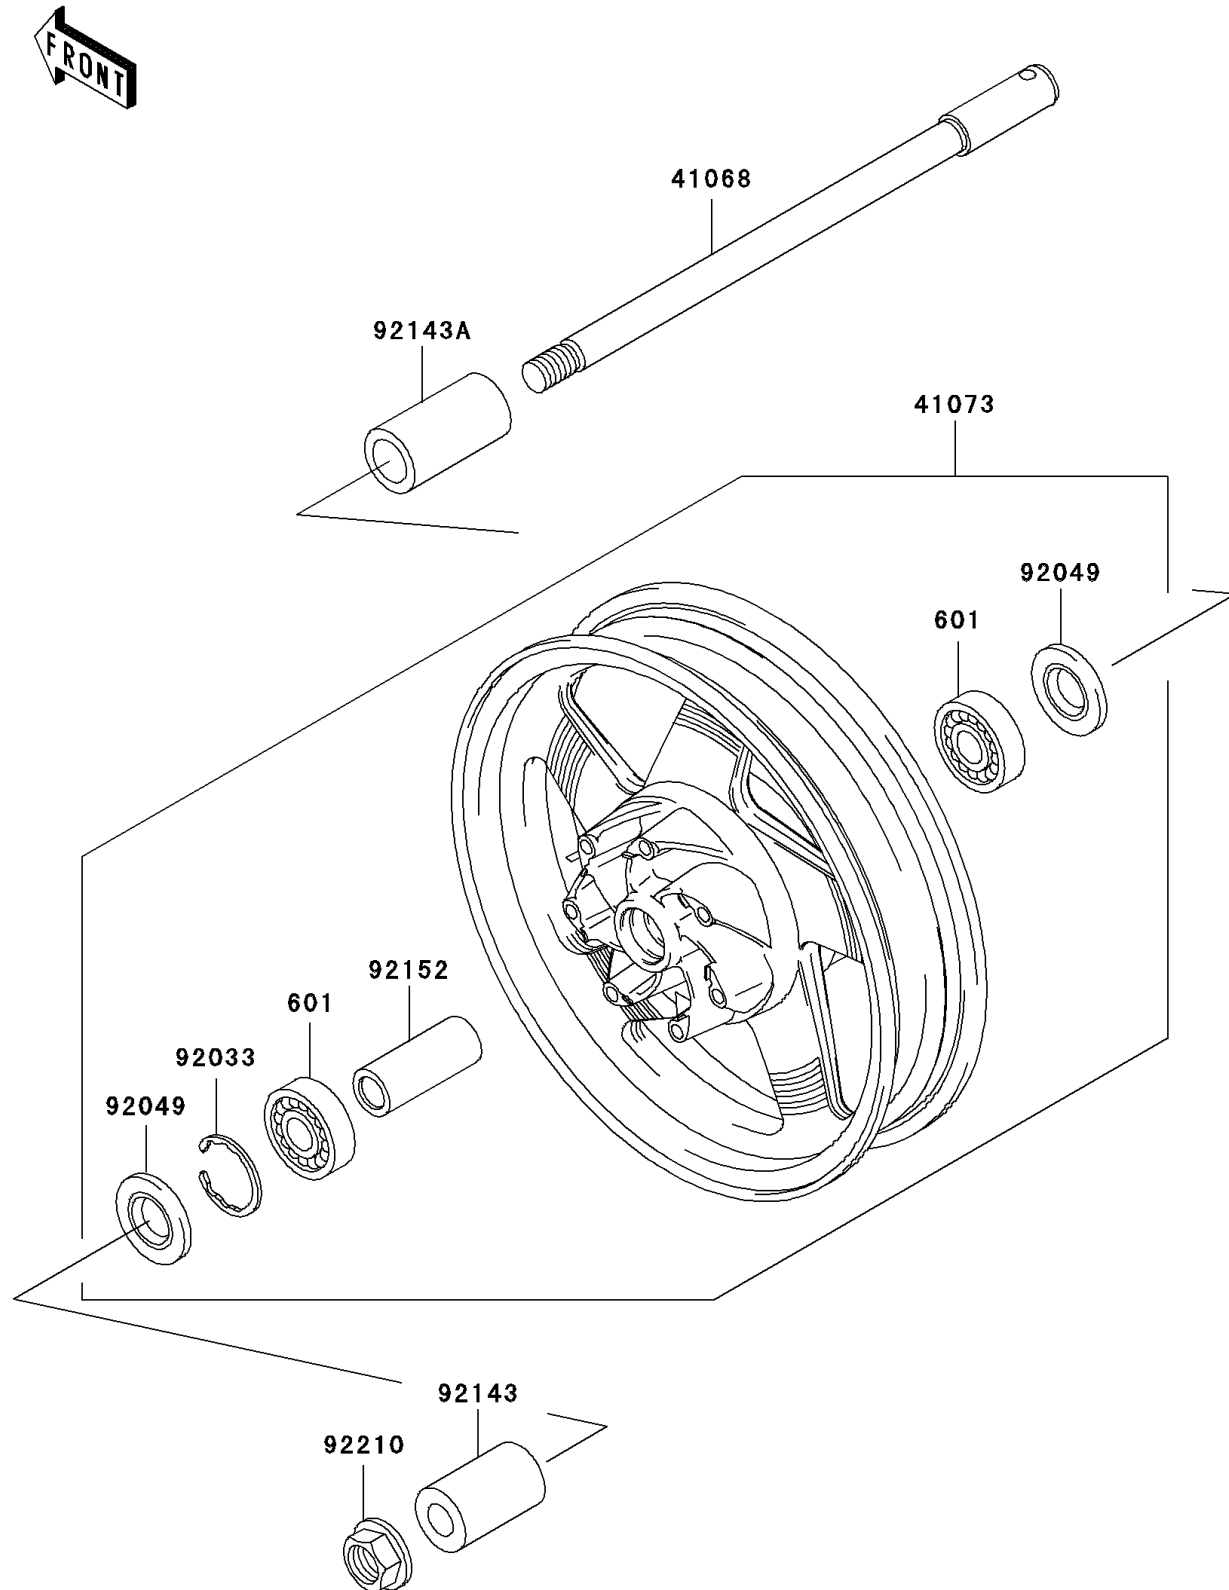

2004 Vulcan 1500 Nomad Fi

PARTS DIAGRAM

Front Wheel

F2230

2004 Vulcan 1500 Nomad Fi

PARTS LIST

Front Wheel

ITEM NAME

PART NUMBER

QUANTITY
