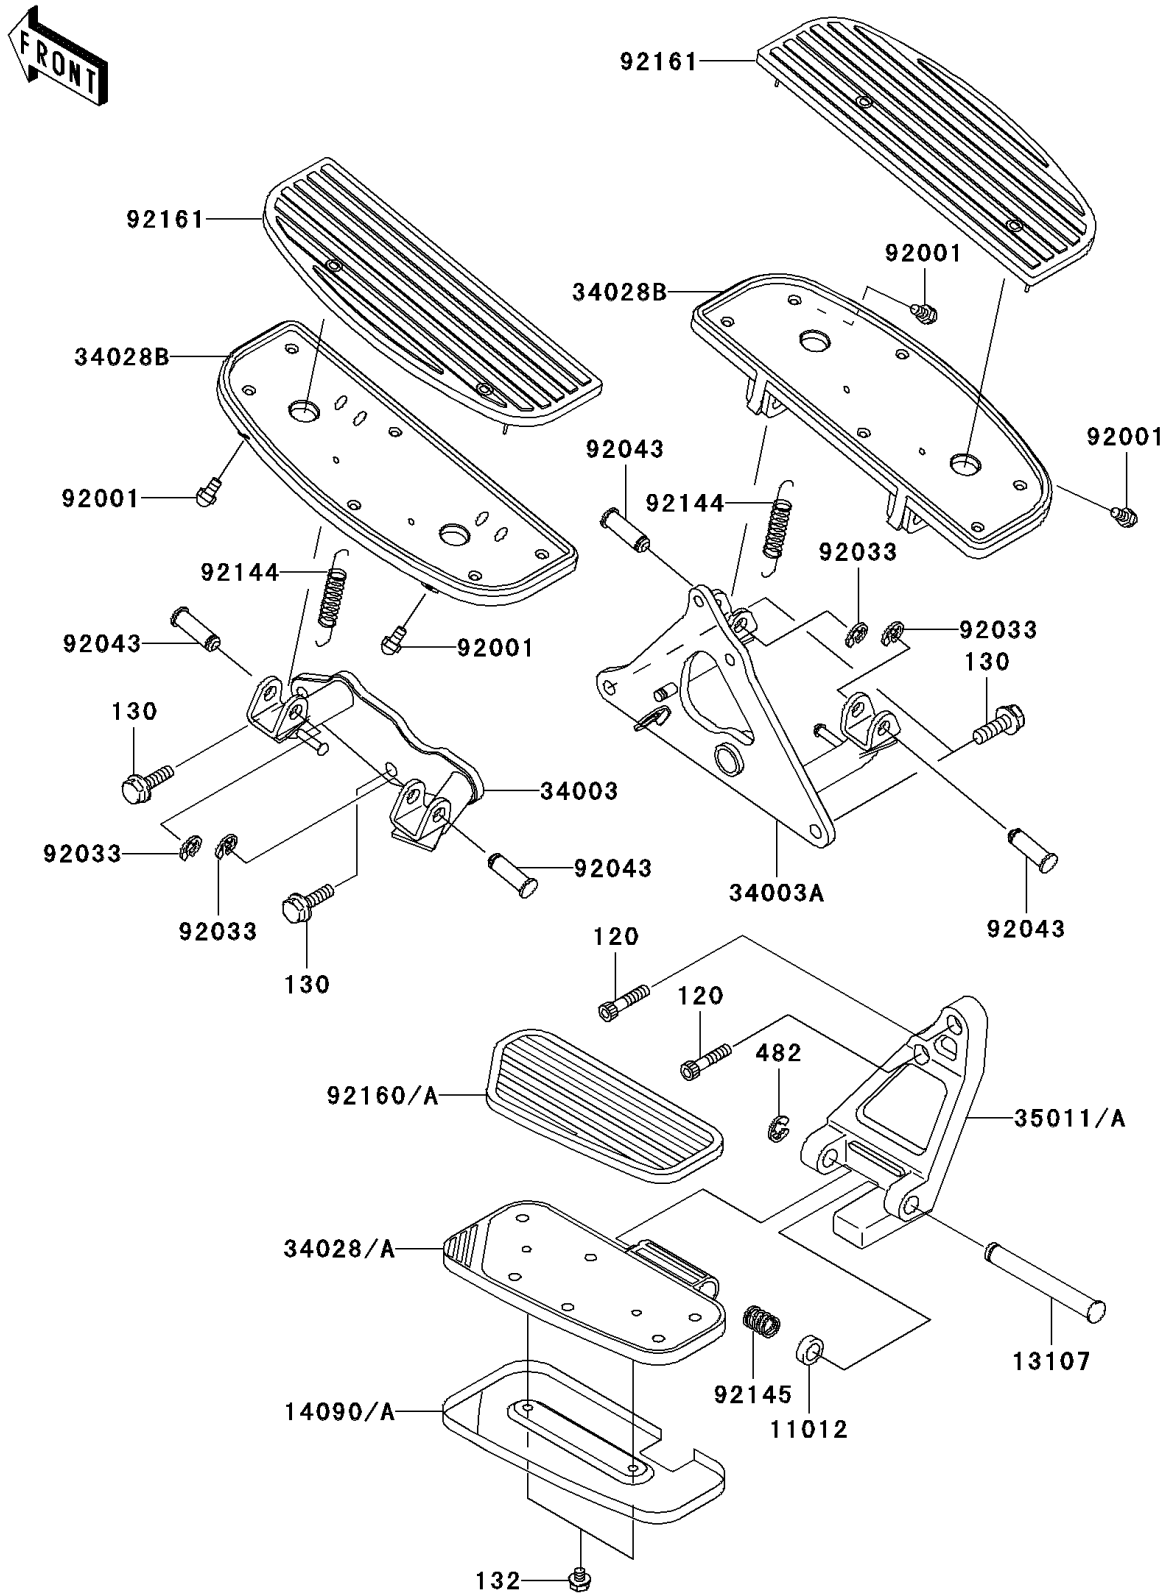

2004 Vulcan 1500 Nomad Fi

PARTS DIAGRAM

Footrests

F2160

2004 Vulcan 1500 Nomad Fi

PARTS LIST

Footrests

ITEM NAME

PART NUMBER

QUANTITY
