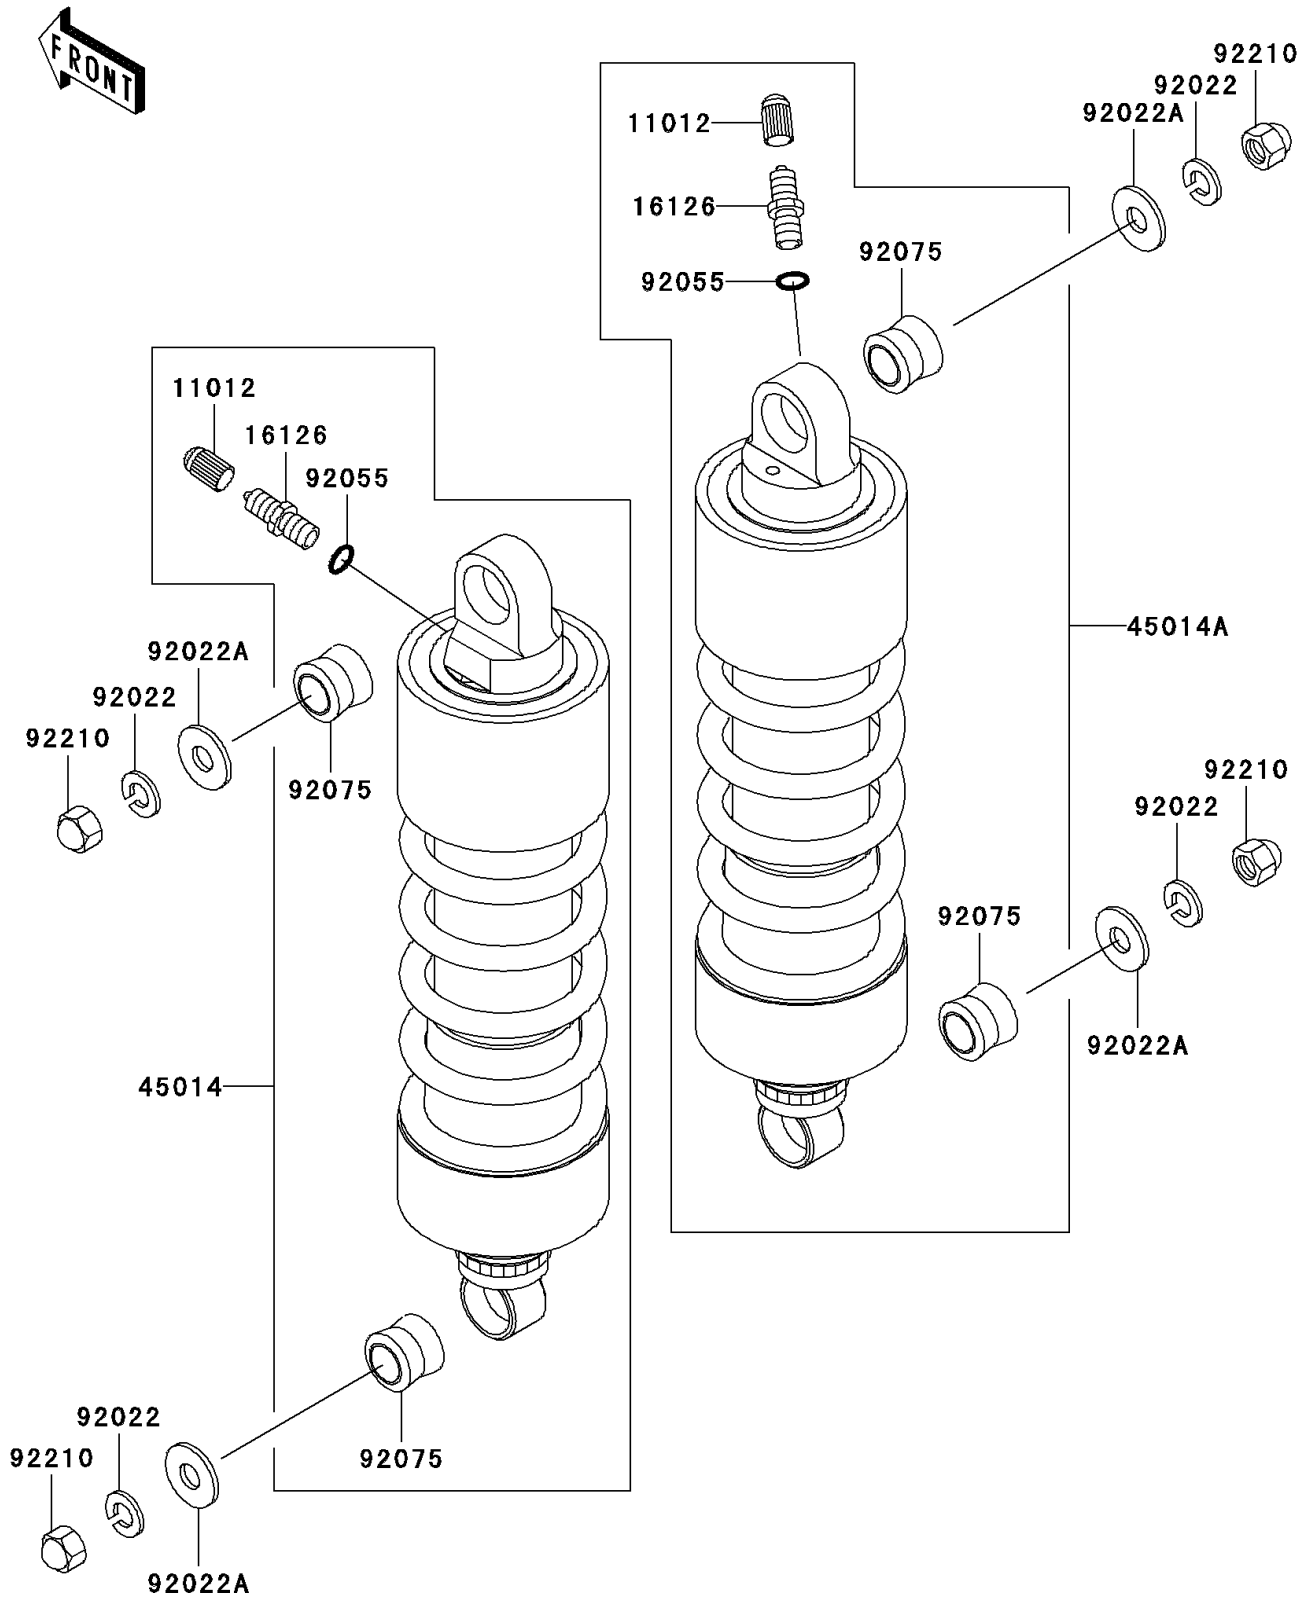

2004 Vulcan 1500 Nomad Fi

PARTS DIAGRAM

Suspension/Shock Absorber

F2151

2004 Vulcan 1500 Nomad Fi

PARTS LIST

Suspension/Shock Absorber

ITEM NAME

PART NUMBER

QUANTITY
