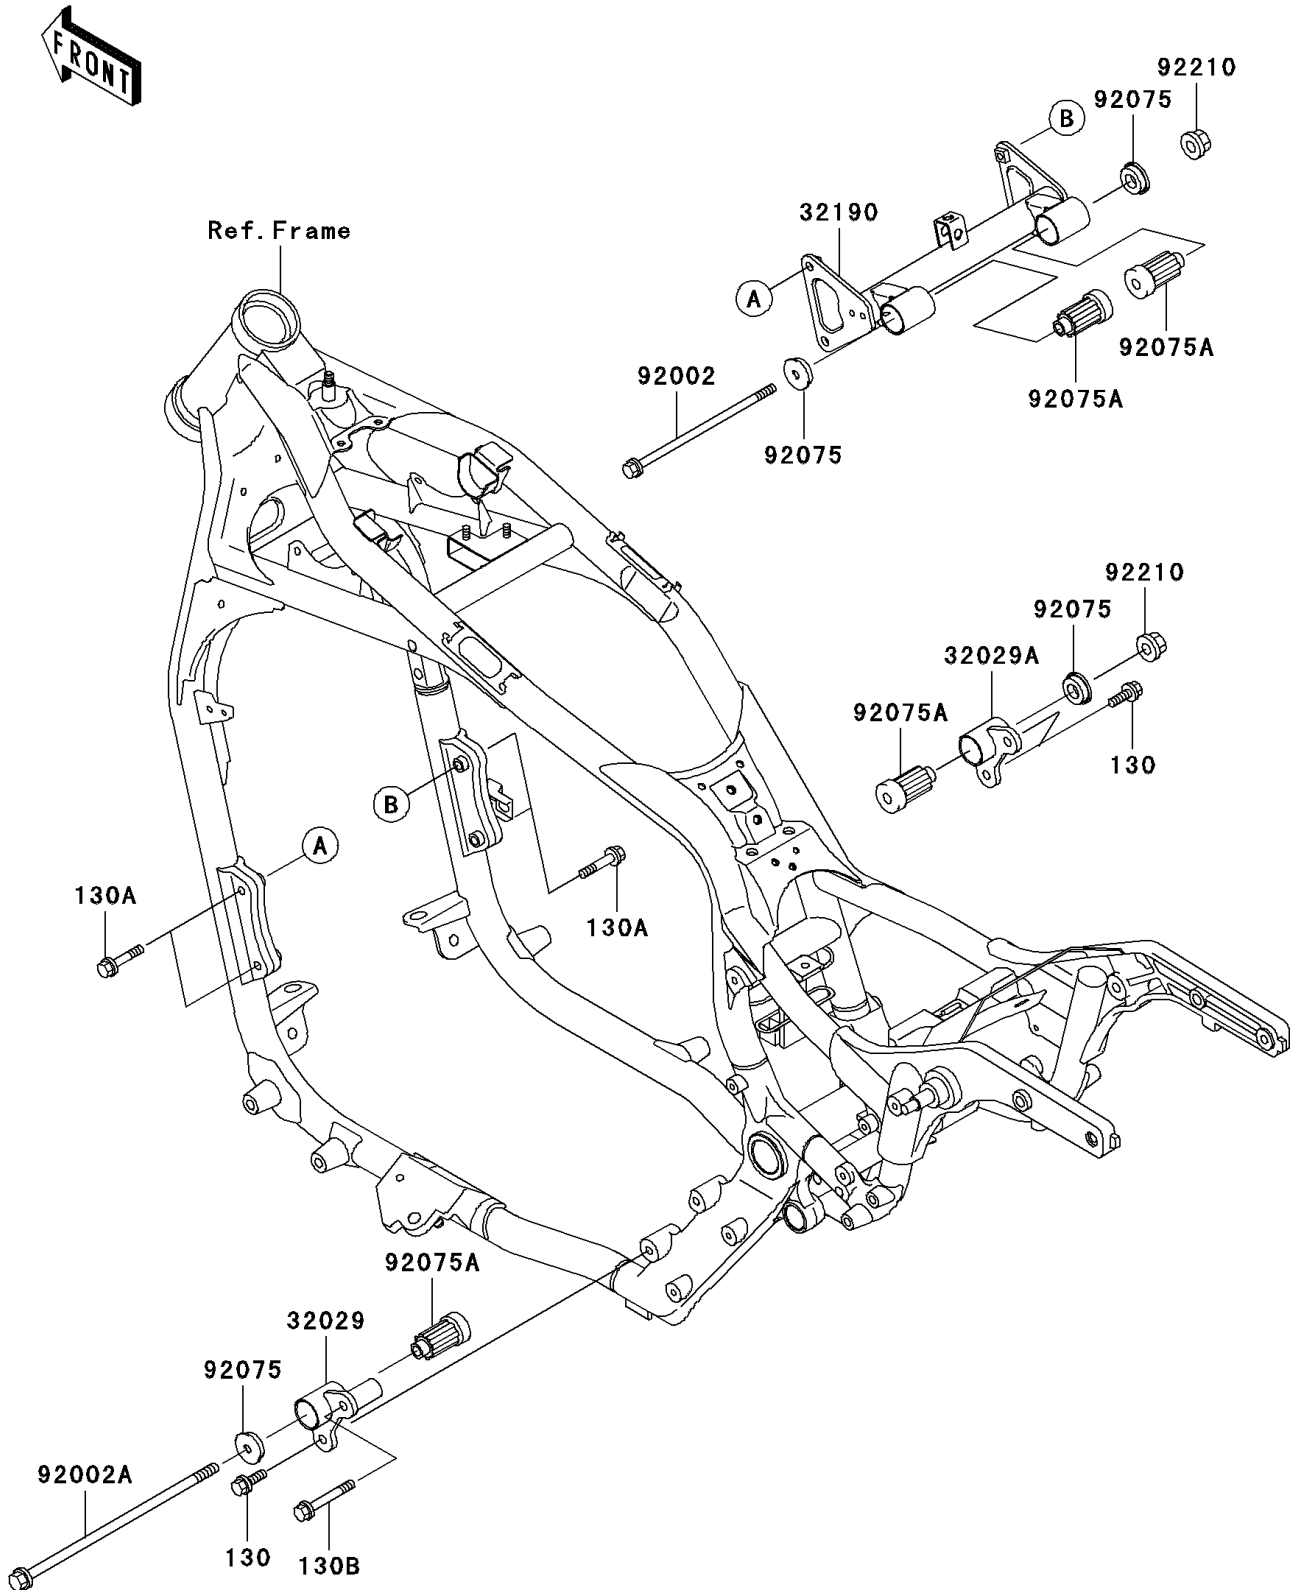

2004 Vulcan 1500 Nomad Fi

PARTS DIAGRAM

Engine Mount

F2122

2004 Vulcan 1500 Nomad Fi

PARTS LIST Engine Mount

ITEM NAME	PART NUMBER	QUANTITY
-----------	-------------	----------
