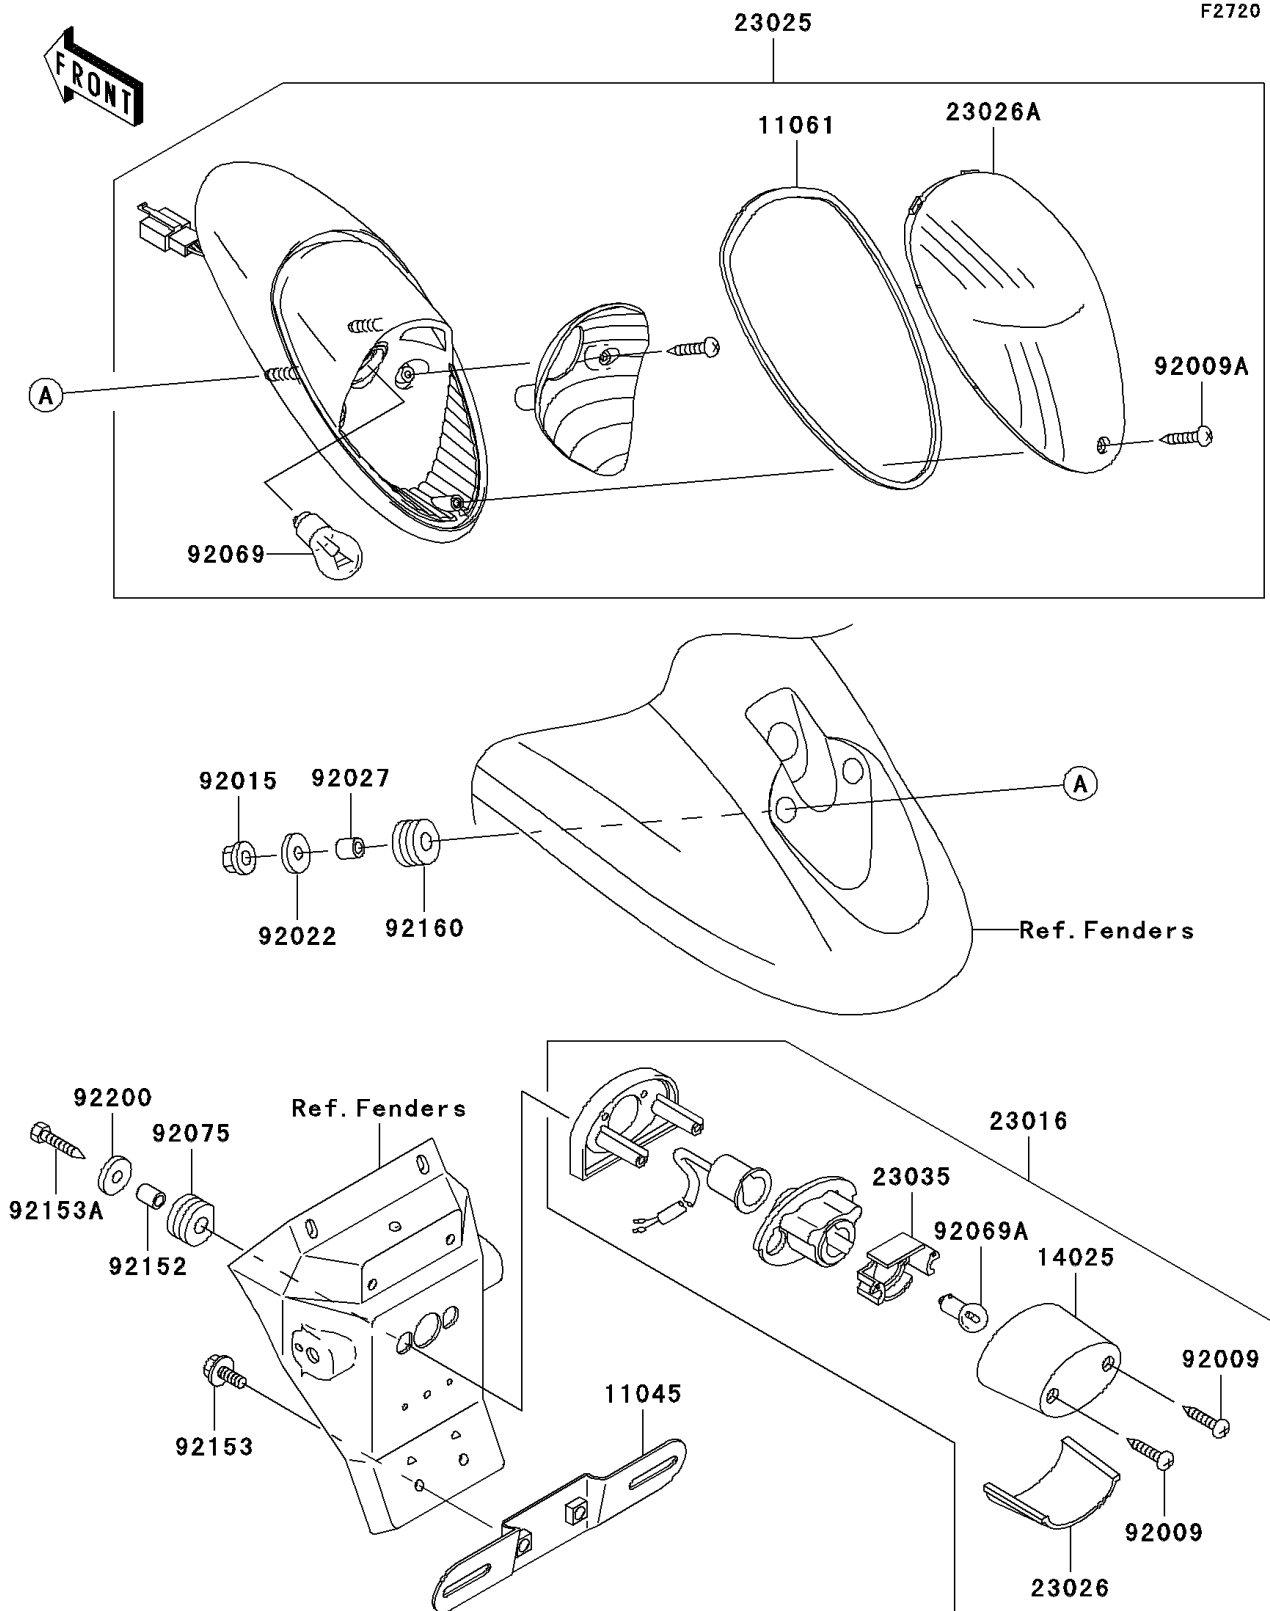

2006 Vulcan 1600 Mean Streak

PARTS DIAGRAM

Taillight(s)

2006 Vulcan 1600 Mean Streak

PARTS LIST

Taillight(s)

ITEM NAME

PART NUMBER

QUANTITY
