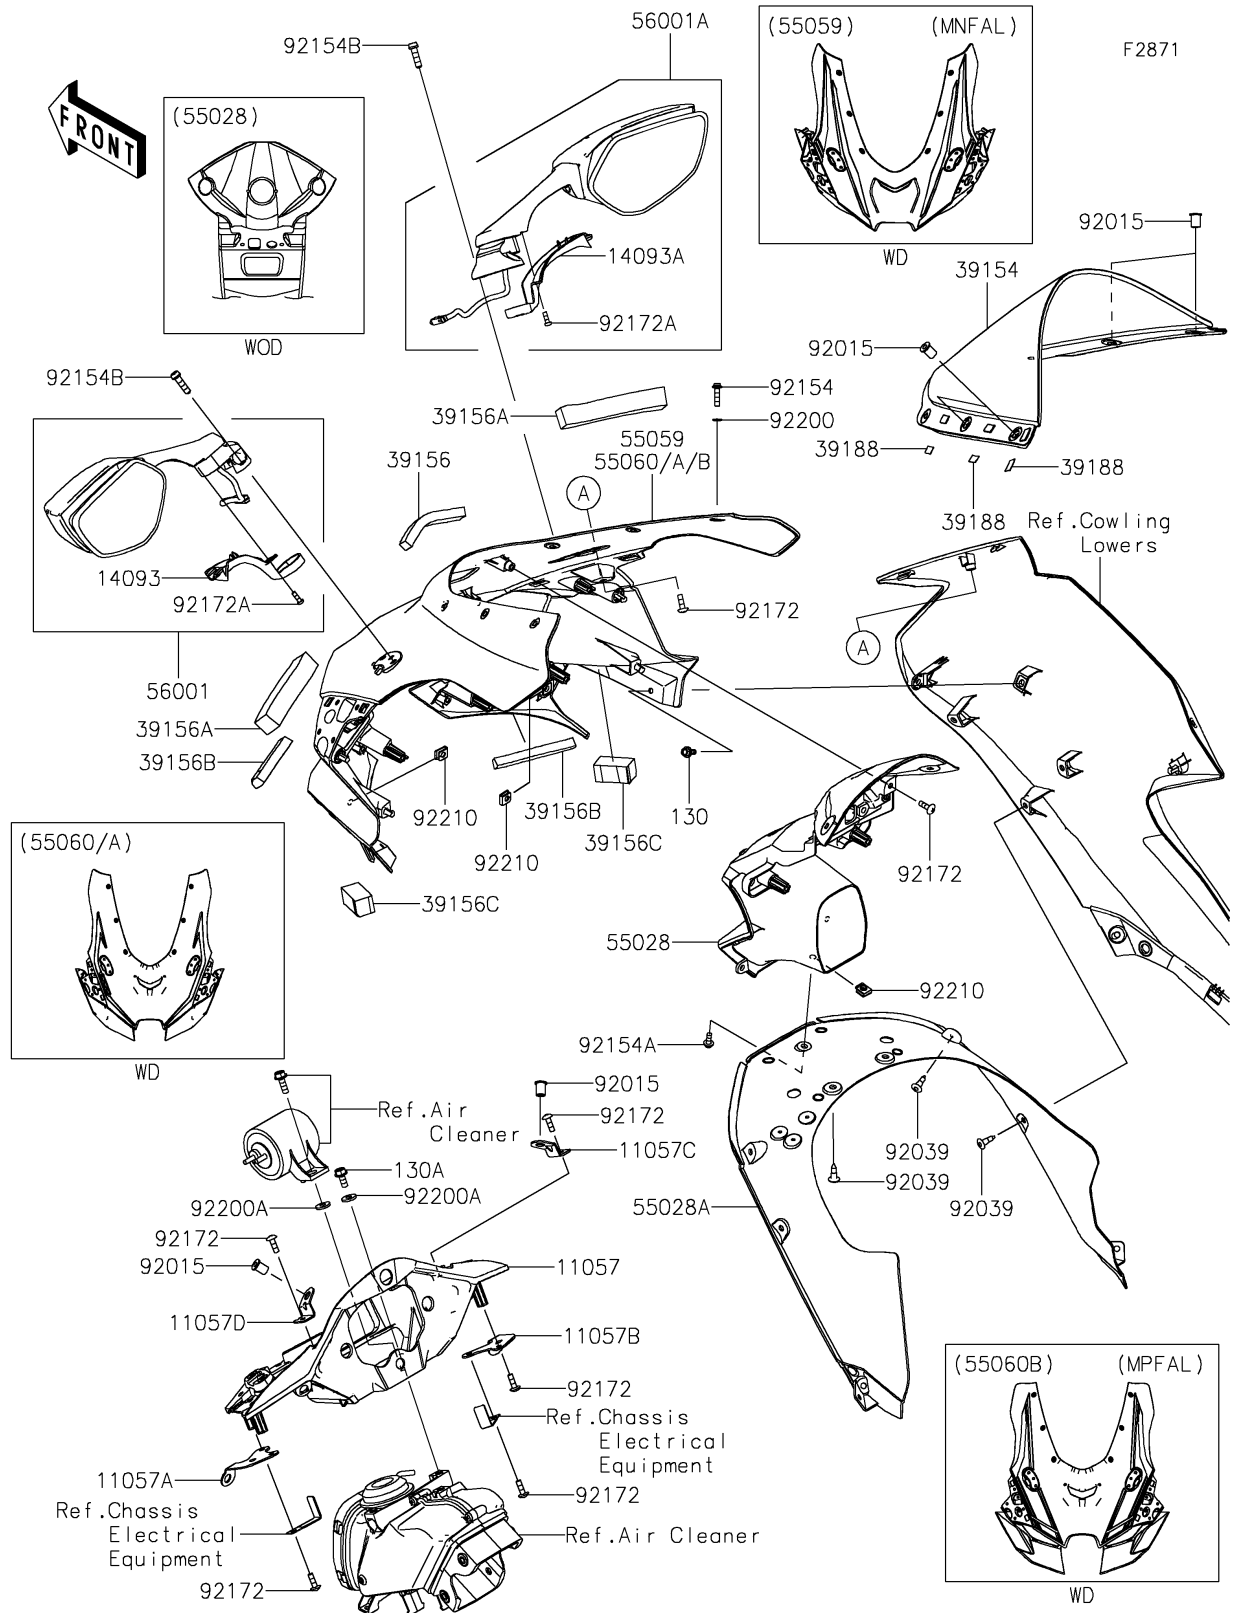

2023 Ninja® ZX-10R

PARTS DIAGRAM

Cowling

2023 Ninja® ZX-10R

PARTS LIST

Cowling

ITEM NAME	PART NUMBER	QUANTITY
BRACKET,MIRROR&METER (Ref # 11057)	11057-4164	1
BRACKET,LH (Ref # 11057A)	11057-4205	1
BRACKET,RH (Ref # 11057B)	11057-4206	1
BRACKET,WINDSHIELD,RH (Ref # 11057C)	11057-4254	1
BRACKET,WINDSHIELD,LH (Ref # 11057D)	11057-4255	1
COVER,MIRROR,LH (Ref # 14093)	14093-0343	1
COVER,MIRROR,RH (Ref # 14093A)	14093-0344	1
WINDSHIELD (Ref # 39154)	39154-0403	1
PAD,10X15X95 (Ref # 39156)	39156-2719	1
PAD,20X20X120 (Ref # 39156A)	39156-2720	2
PAD,10X10X90 (Ref # 39156B)	39156-2721	2
PAD,20X20X40 (Ref # 39156C)	39156-2722	2
TAPE (Ref # 39188)	39188-0022	6
COWLING,RAM AIR (Ref # 55028)	55028-0757	1
COWLING,FR,INNER (Ref # 55028A)	55028-0758	1
COWLING,UPP,CNT,M.D.BLACK+GRY (Ref # 55060A)	55060-5309-68X	1
COWLING,UPP,CNT,L.GREEN (Ref # 55060B)	55060-5310-777	1
MIRROR-ASSY,LH (Ref # 56001)	56001-0425	1
MIRROR-ASSY,RH (Ref # 56001A)	56001-0426	1
NUT,WELL,5MM (Ref # 92015)	92015-1757	6
RIVET (Ref # 92039)	92039-0068	6
BOLT,SOCKET,5X20 (Ref # 92154)	92154-0210	6
BOLT,SOCKET,5X12 (Ref # 92154A)	92154-0917	1
BOLT,SOCKET,6X22,MEC (Ref # 92154B)	92154-2736	4
SCREW,TAPPING,5X16 (Ref # 92172)	92172-0175	14
SCREW-PAN-CROS,4X10 (Ref # 92172A)	92172-0871	2
WASHER,5.2X10X1.0 (Ref # 92200)	92200-1820	6
WASHER,6.5X16X2 (Ref # 92200A)	92200-1834	3
NUT (Ref # 92210)	92210-0571	3

2023 Ninja® ZX-10R

PARTS LIST

Cowling

ITEM NAME	PART NUMBER	QUANTITY
BOLT-FLANGED,5X12 (Ref # 130)	130BA0512	2
BOLT-FLANGED,6X14 (Ref # 130A)	130BA0614	2