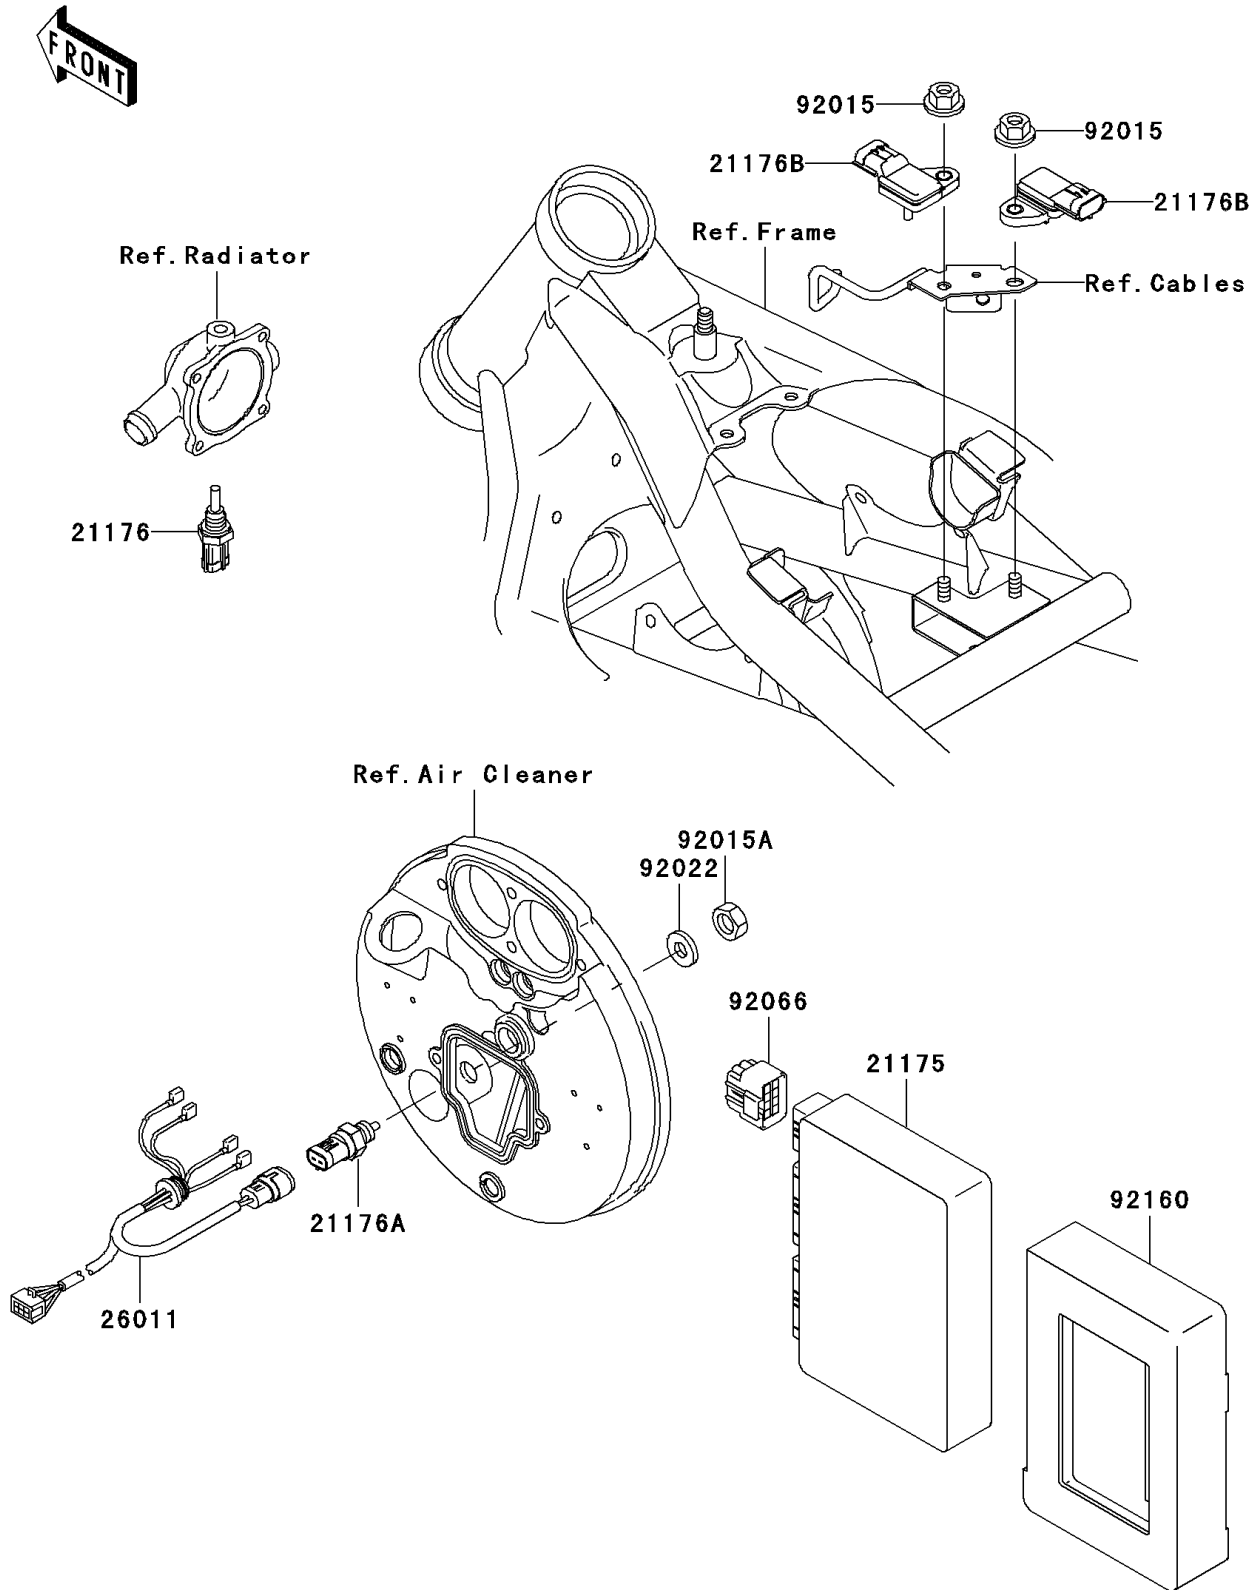

2004 Vulcan 1500 Nomad Fi

PARTS DIAGRAM

Fuel Injection

E1530

2004 Vulcan 1500 Nomad Fi

PARTS LIST

Fuel Injection

ITEM NAME

PART NUMBER

QUANTITY
