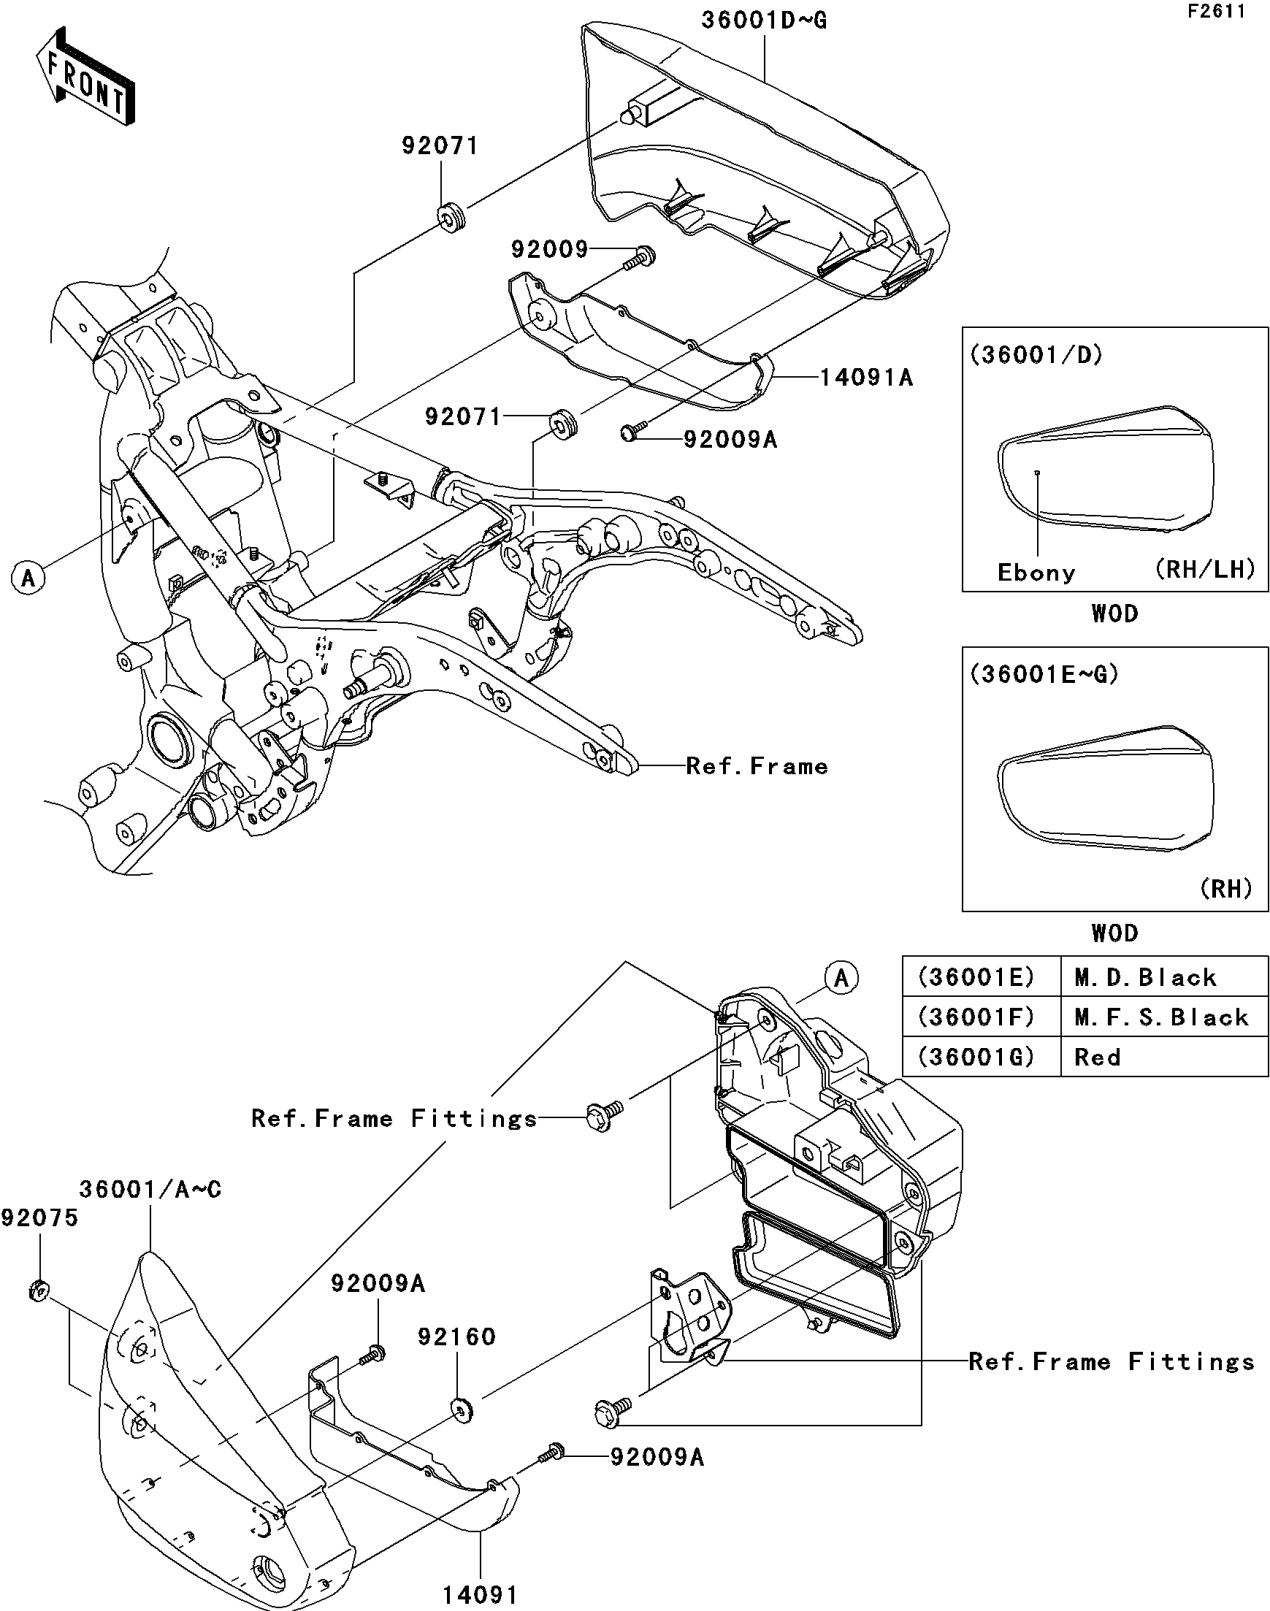

2006 Vulcan 1600 Mean Streak

PARTS DIAGRAM

Side Covers

2006 Vulcan 1600 Mean Streak

PARTS LIST

Side Covers

ITEM NAME	PART NUMBER	QUANTITY
-----------	-------------	----------
