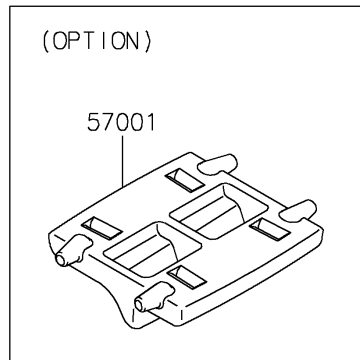

2023 Z H2

PARTS DIAGRAM

Accessory(Decals)

F2910H

2023 Z H2

PARTS LIST

Accessory(Decals)

ITEM NAME	PART NUMBER	QUANTITY
RIM STRIPE APPLICATOR (Ref # 57001)	57001-1752	AR
WHEEL RIM TAPE, GREEN (Ref # 99994)	99994-0932	1
WHEEL RIM TAPE, SILVER (Ref # 99994A)	99994-0933	1