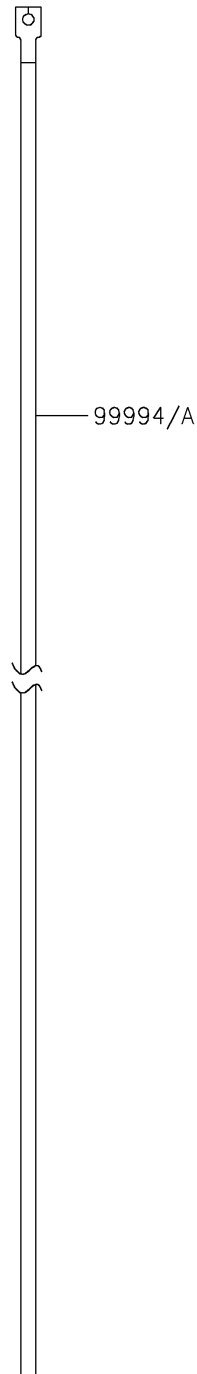

2023 Z H2

PARTS DIAGRAM

Accessory(Decals)

F2910H

2023 Z H2

PARTS LIST

Accessory(Decals)

ITEM NAME	PART NUMBER	QUANTITY
RIM STRIPE APPLICATOR (Ref # 57001)	57001-1752	AR
WHEEL RIM TAPE, GREEN (Ref # 99994)	99994-0932	1
WHEEL RIM TAPE, SILVER (Ref # 99994A)	99994-0933	1