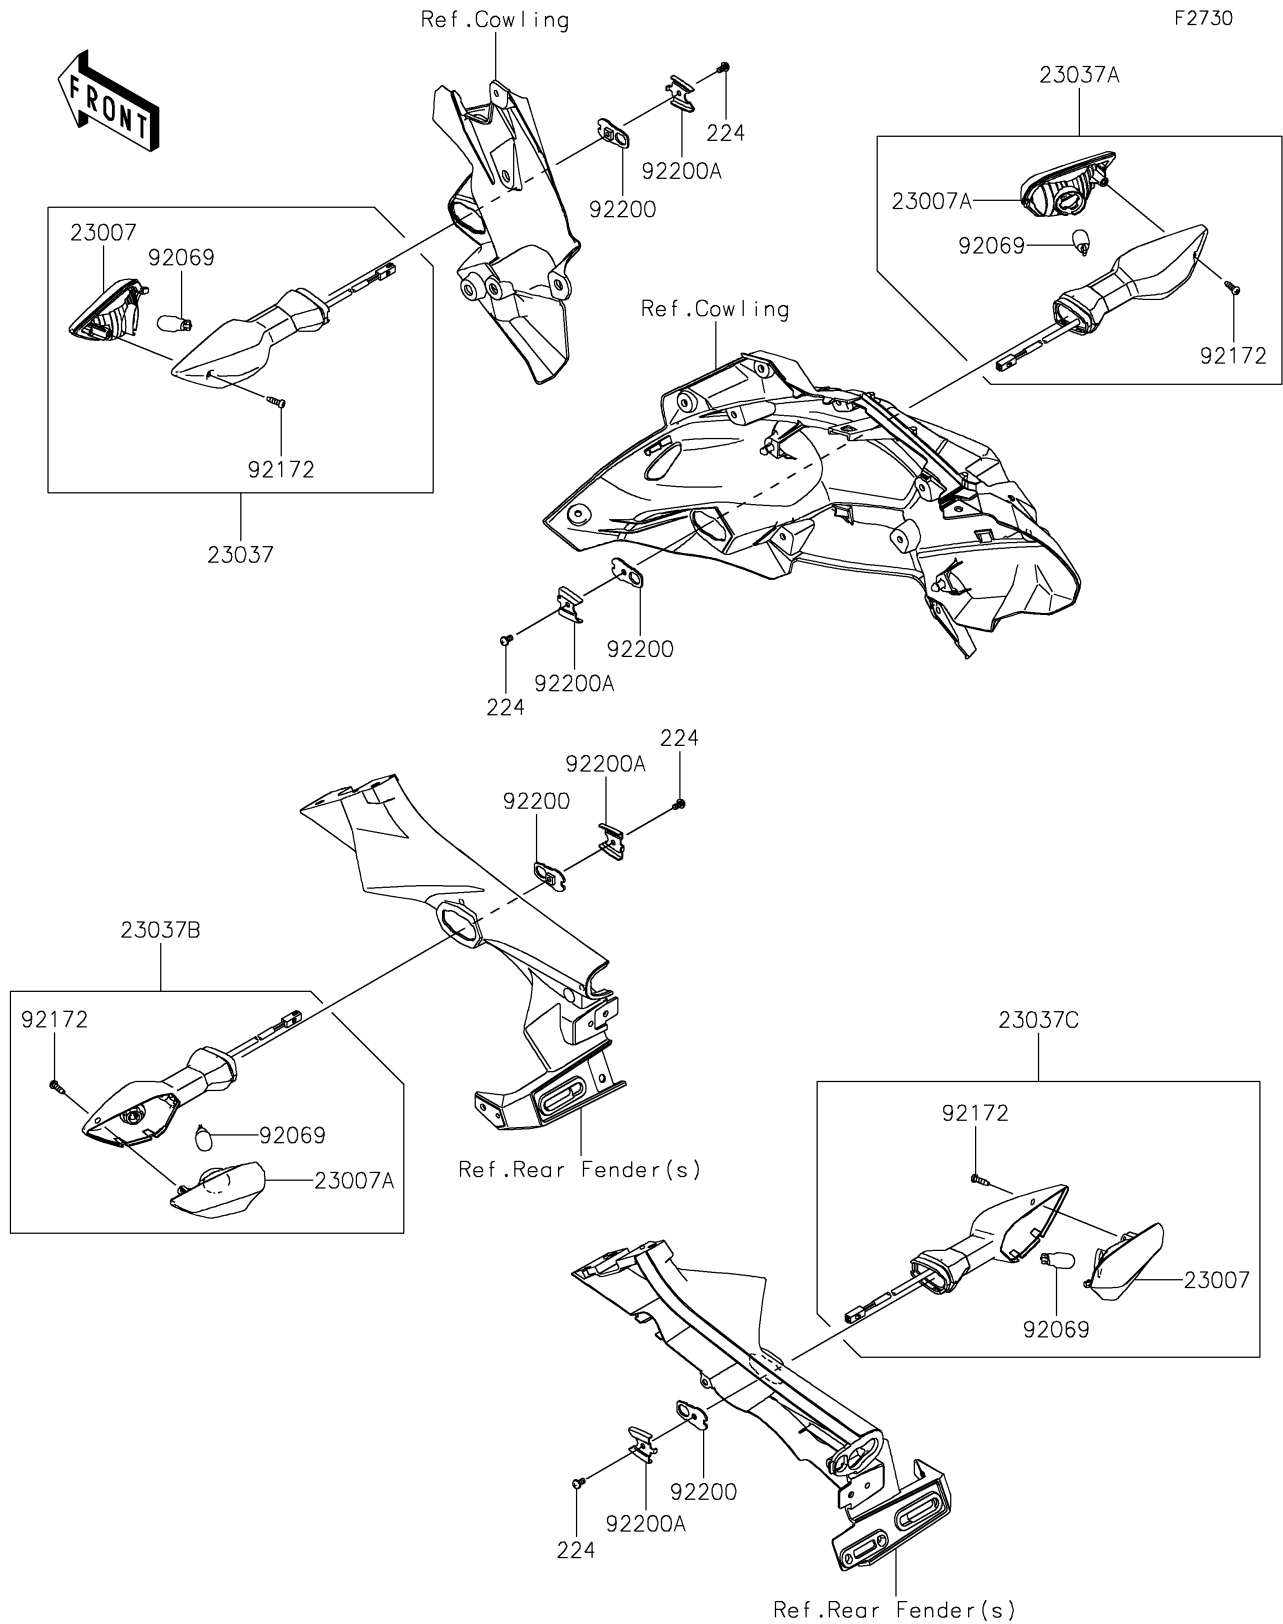

2023 Z H2

PARTS DIAGRAM

Turn Signals

2023 Z H2

PARTS LIST

Turn Signals

ITEM NAME	PART NUMBER	QUANTITY
LENS-COMP (Ref # 23007)	23007-0228	2
LENS-COMP (Ref # 23007A)	23007-0229	2
LAMP-ASSY-SIGNAL,FR,LH (Ref # 23037)	23037-0529	1
LAMP-ASSY-SIGNAL,FR,RH (Ref # 23037A)	23037-0530	1
LAMP-ASSY-SIGNAL,RR,LH (Ref # 23037B)	23037-0531	1
LAMP-ASSY-SIGNAL,RR,RH (Ref # 23037C)	23037-0532	1
BULB,12V 10W (Ref # 92069)	92069-0090	4
SCREW,4X14 (Ref # 92172)	92172-1117	4
WASHER,NUT 4MM (Ref # 92200)	92200-0854	4
WASHER (Ref # 92200A)	92200-0855	4
SCREW-PAN-WP-CROS,4X8 (Ref # 224)	224AB0408	4