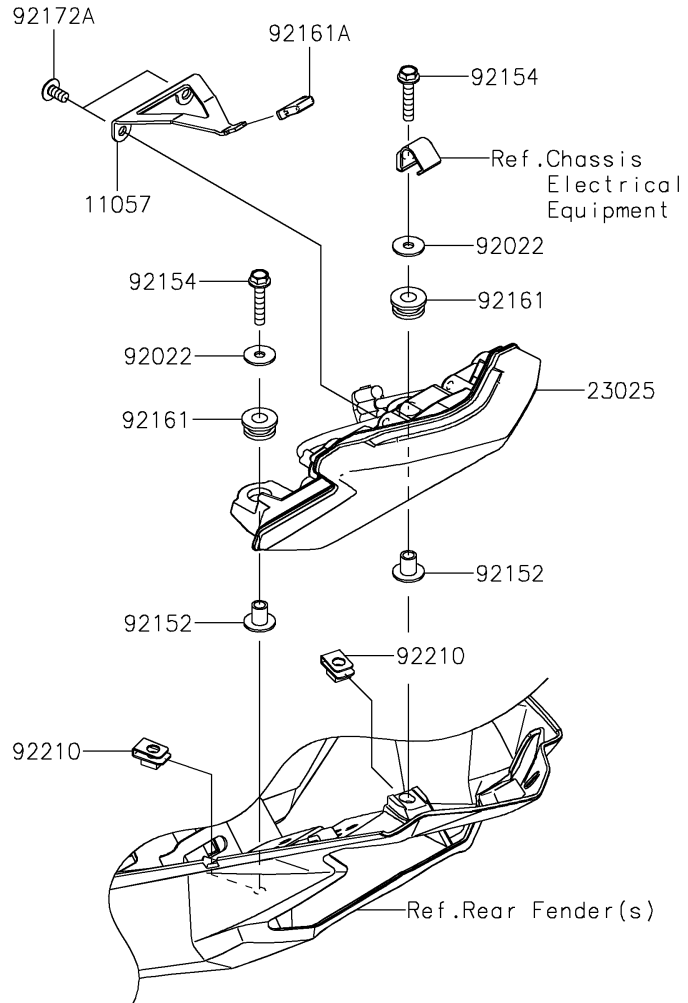

2022 Z H2

PARTS DIAGRAM

Taillight(s)

F2720

2022 Z H2

PARTS LIST

Taillight(s)

Kawasaki

Let the Good Times Roll®

ITEM NAME

PART NUMBER

QUANTITY
