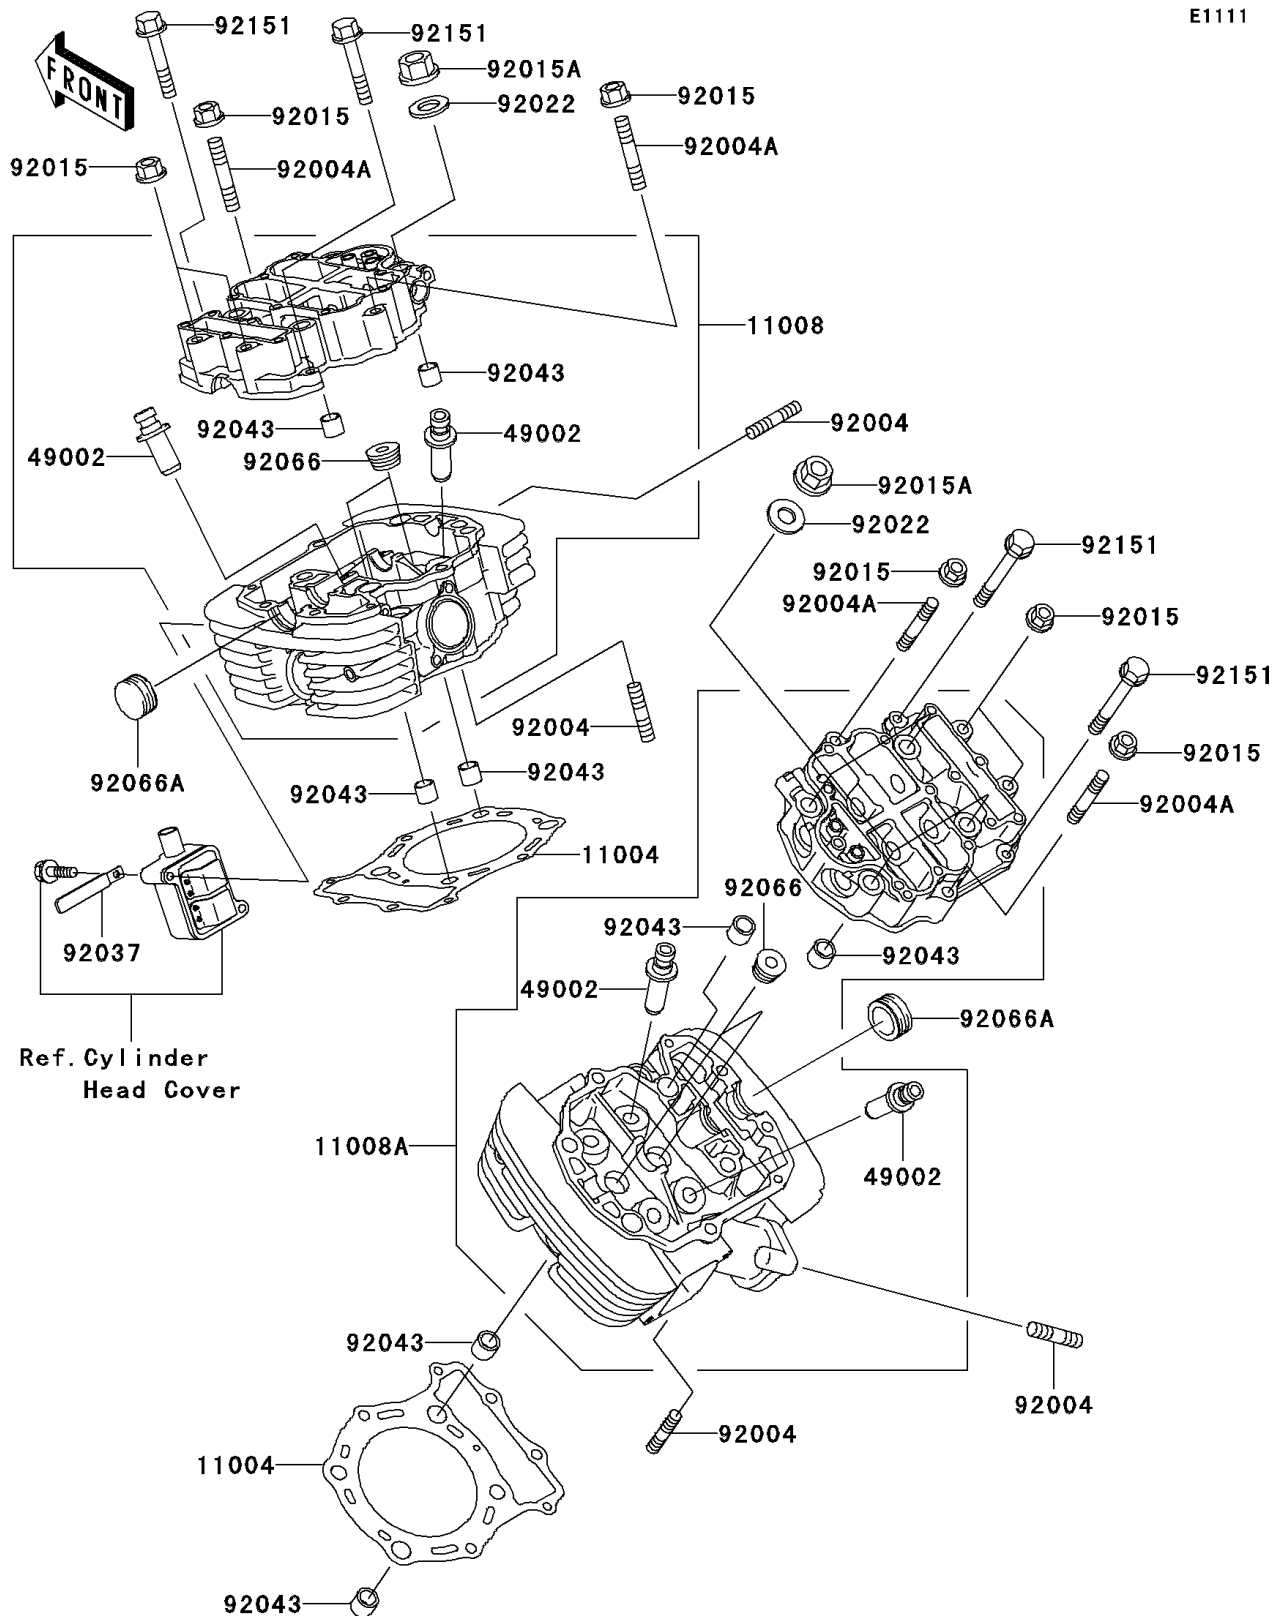

2004 Vulcan 1500 Nomad Fi

PARTS DIAGRAM

Cylinder Head

E1111

2004 Vulcan 1500 Nomad Fi

PARTS LIST

Cylinder Head

ITEM NAME

PART NUMBER

QUANTITY
