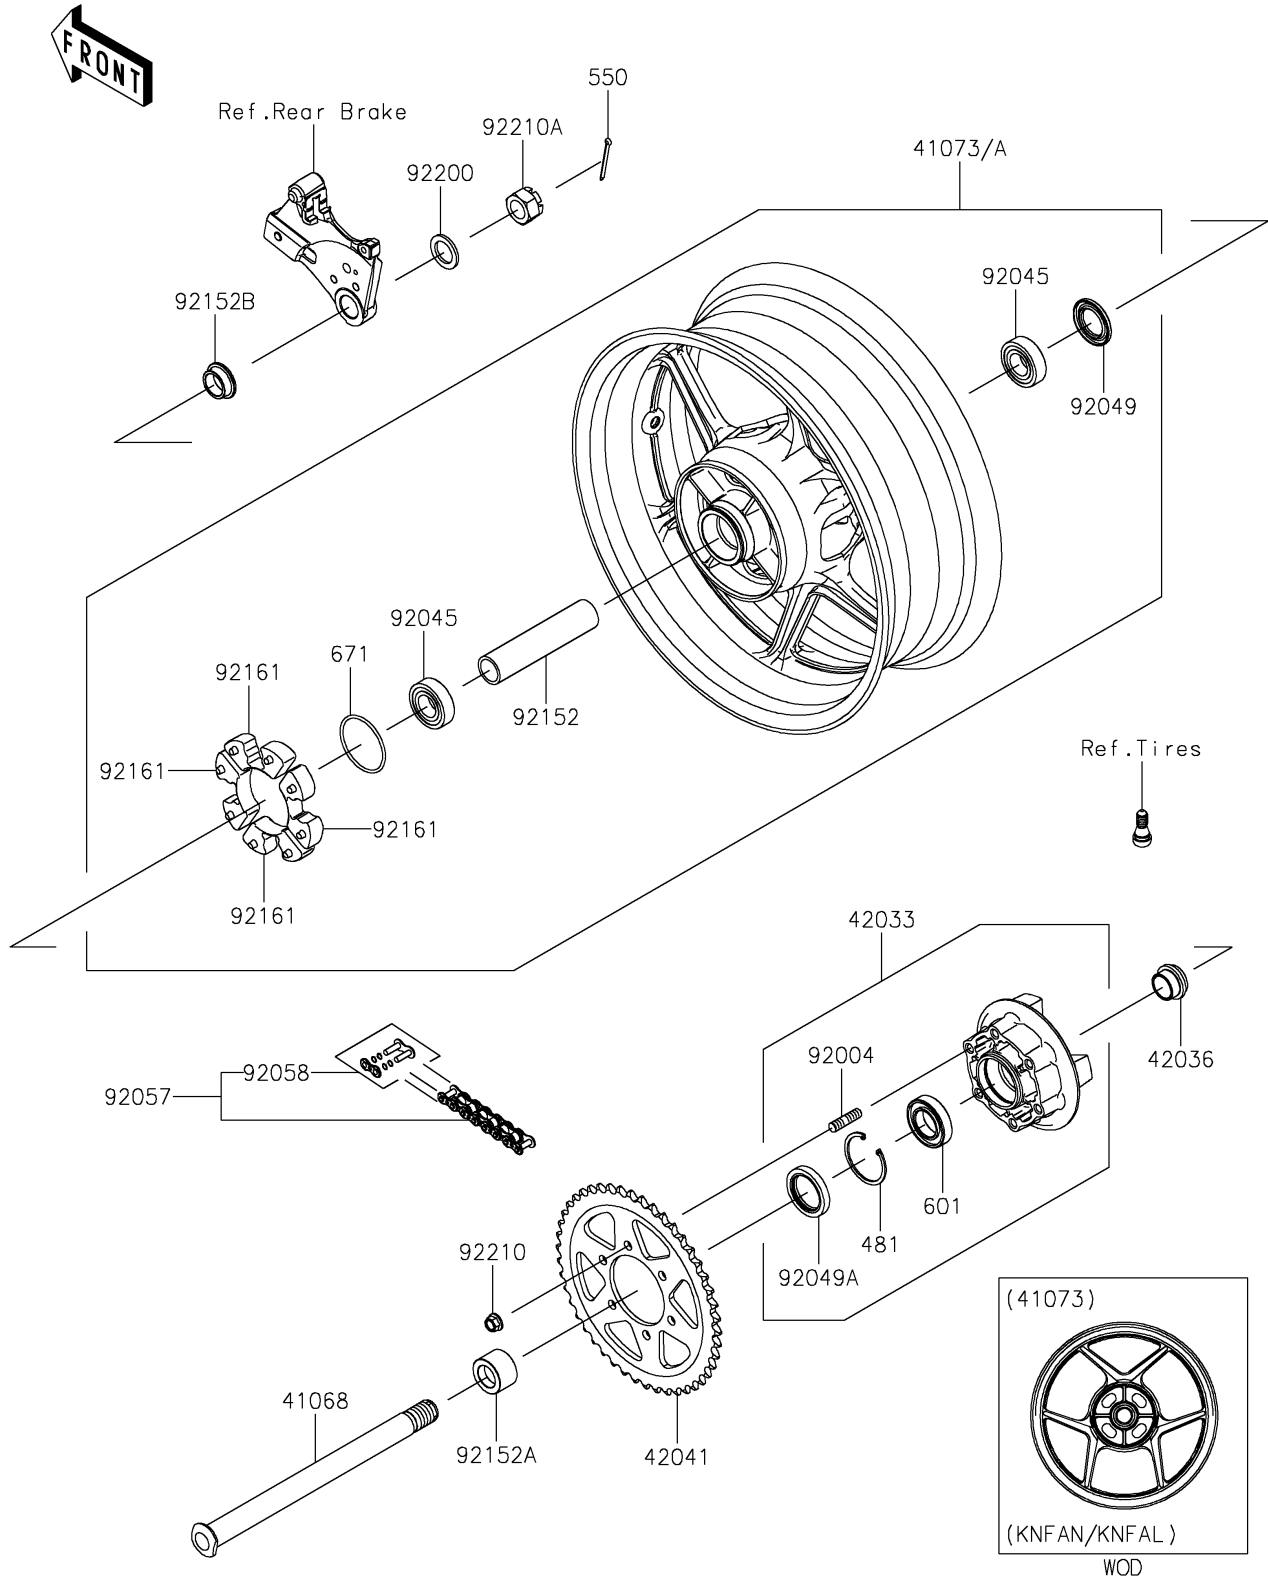

2022 Z H2

PARTS DIAGRAM

Rear Wheel/Chain

F2240

2022 Z H2

PARTS LIST

Rear Wheel/Chain

Kawasaki

Let the Good Times Roll®

ITEM NAME

PART NUMBER

QUANTITY
