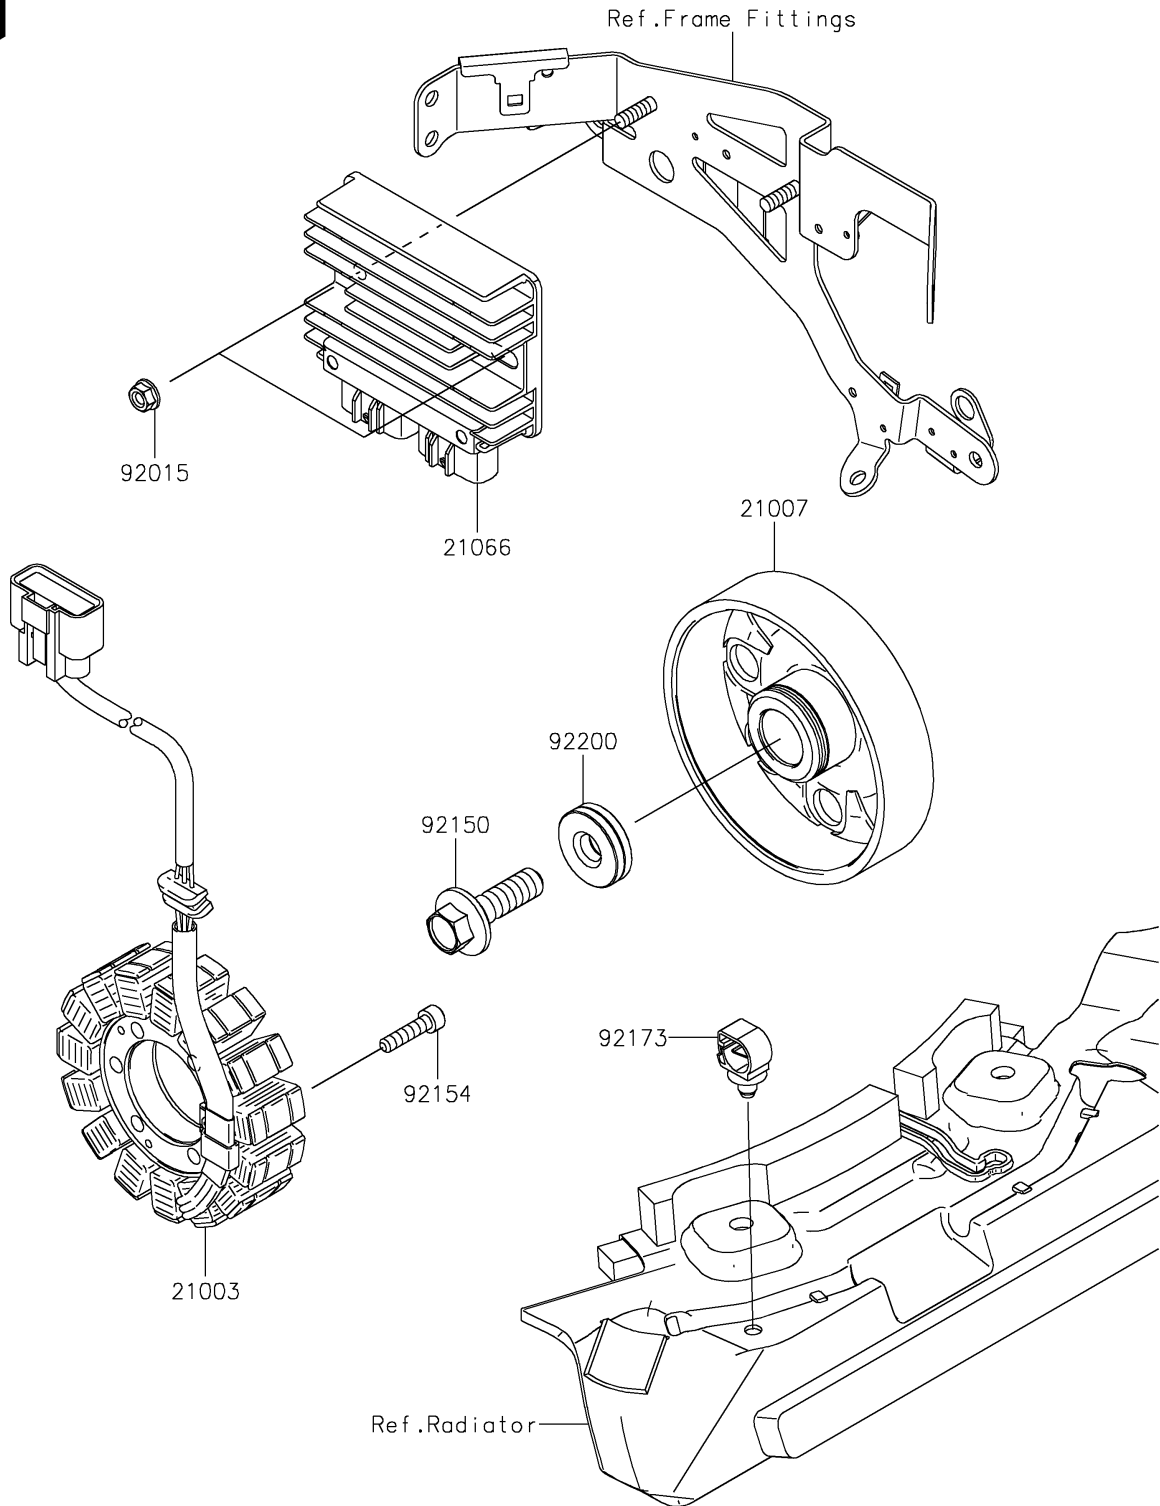

2022 Z H2

PARTS DIAGRAM

Generator

E1810

2022 Z H2

PARTS LIST

Generator

ITEM NAME	PART NUMBER	QUANTITY
STATOR (Ref # 21003)	21003-0197	1
ROTOR (Ref # 21007)	21007-0611	1
REGULATOR-VOLTAGE (Ref # 21066)	21066-0745	1
NUT,FLANGED,6MM (Ref # 92015)	92015-1367	2
BOLT,12X40 (Ref # 92150)	92150-1717	1
BOLT,SOCKET,6X25 (Ref # 92154)	92154-0477	4
CLAMP,12MM DIA. (Ref # 92173)	92173-0736	1
WASHER,12X34X9 (Ref # 92200)	92200-0369	1