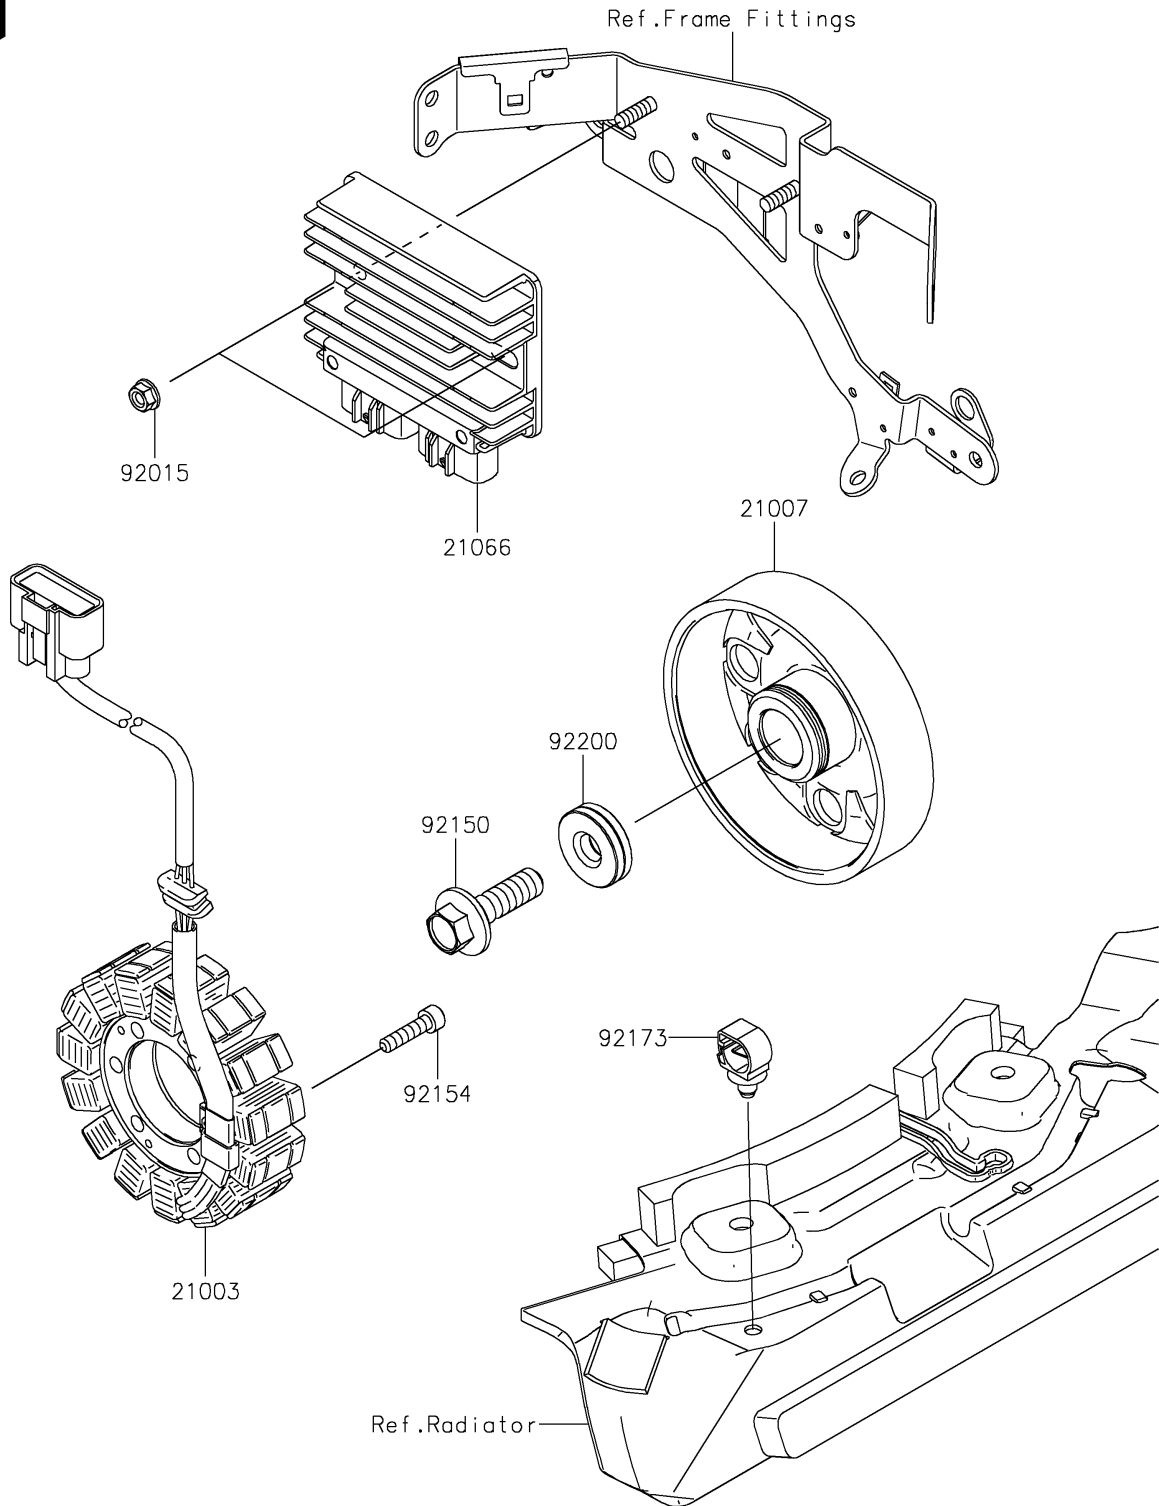

2022 Z H2

PARTS DIAGRAM

Generator

E1810

2022 Z H2

PARTS LIST

Generator

ITEM NAME	PART NUMBER	QUANTITY
STATOR (Ref # 21003)	21003-0197	1
ROTOR (Ref # 21007)	21007-0611	1
REGULATOR-VOLTAGE (Ref # 21066)	21066-0745	1
NUT,FLANGED,6MM (Ref # 92015)	92015-1367	2
BOLT,12X40 (Ref # 92150)	92150-1717	1
BOLT,SOCKET,6X25 (Ref # 92154)	92154-0477	4
CLAMP,12MM DIA. (Ref # 92173)	92173-0736	1
WASHER,12X34X9 (Ref # 92200)	92200-0369	1