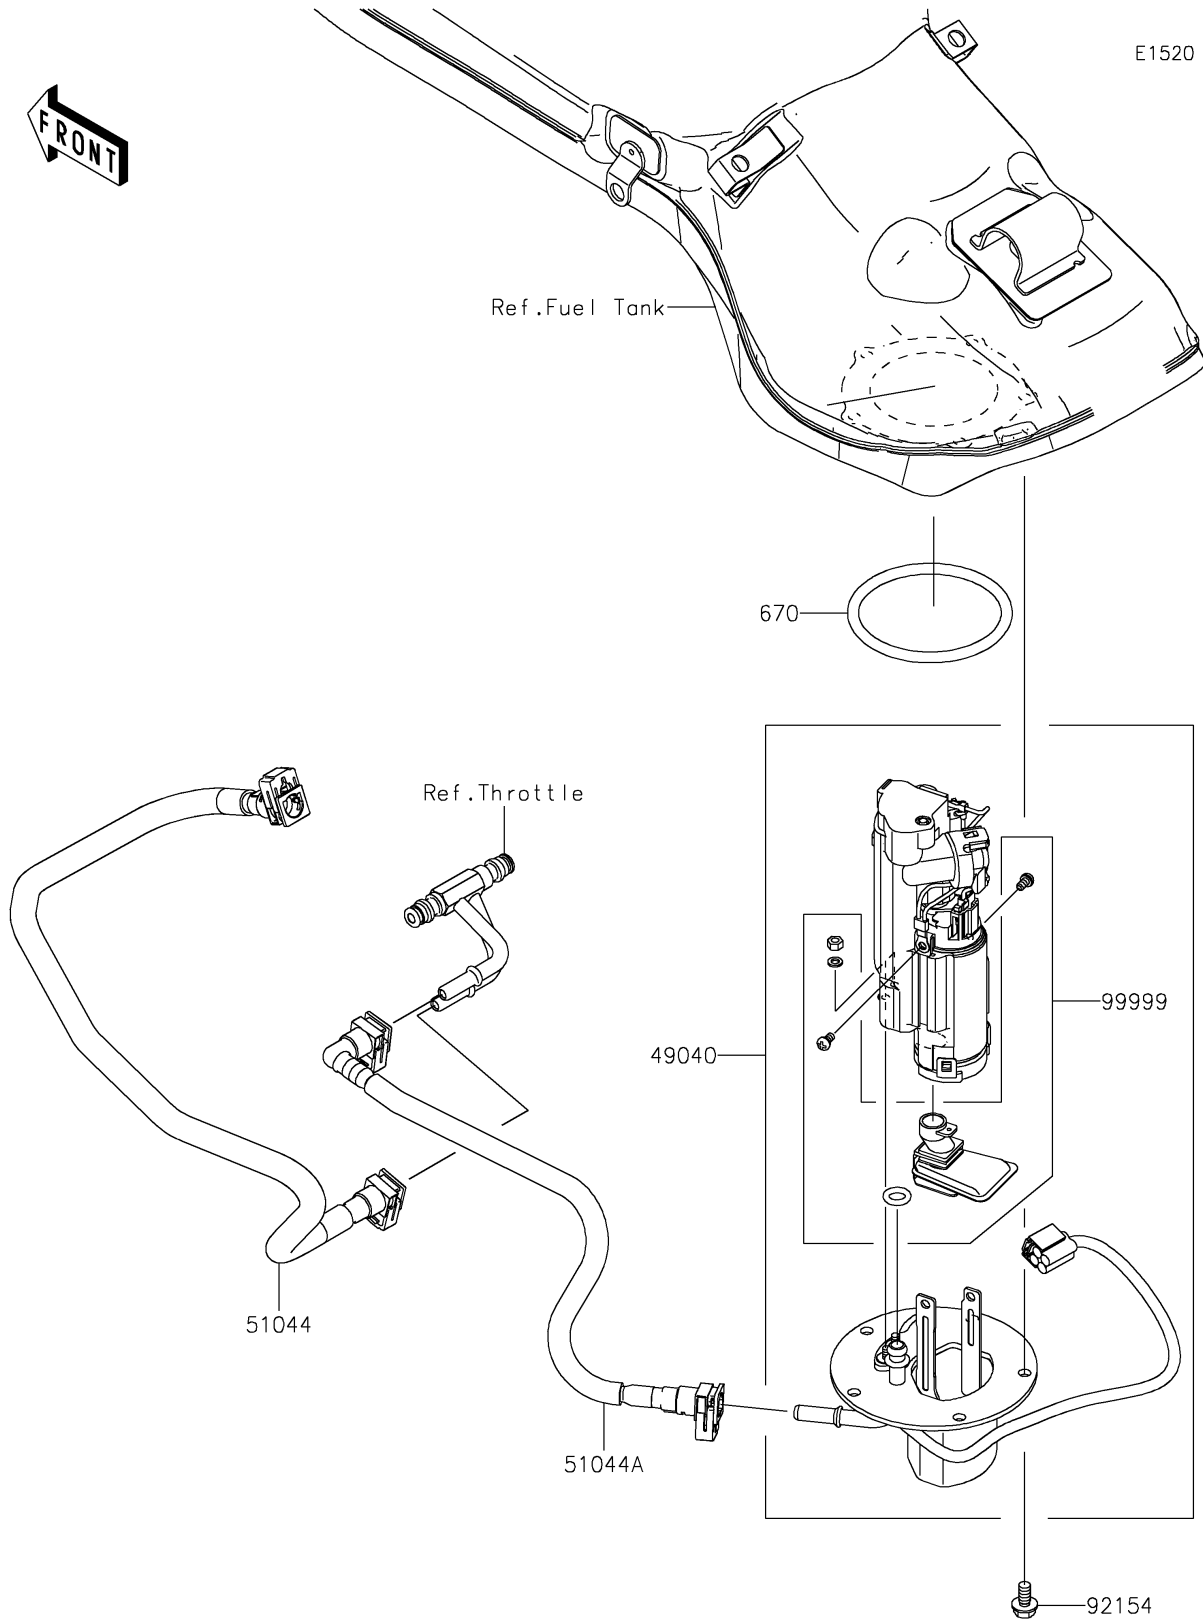

2023 Z H2

PARTS DIAGRAM

Fuel Pump

2023 Z H2

PARTS LIST

Fuel Pump

ITEM NAME	PART NUMBER	QUANTITY
PUMP-FUEL (Ref # 49040)	49040-0789	1
TUBE-ASSY,FUEL (Ref # 51044)	51044-0936	1
TUBE-ASSY,FUEL (Ref # 51044A)	51044-0947	1
BOLT,FLANGED,6X12 (Ref # 92154)	92154-1848	5
KIT,FUEL FILTER (Ref # 99999)	99999-0520	1
O RING (Ref # 670)	670E5075	1