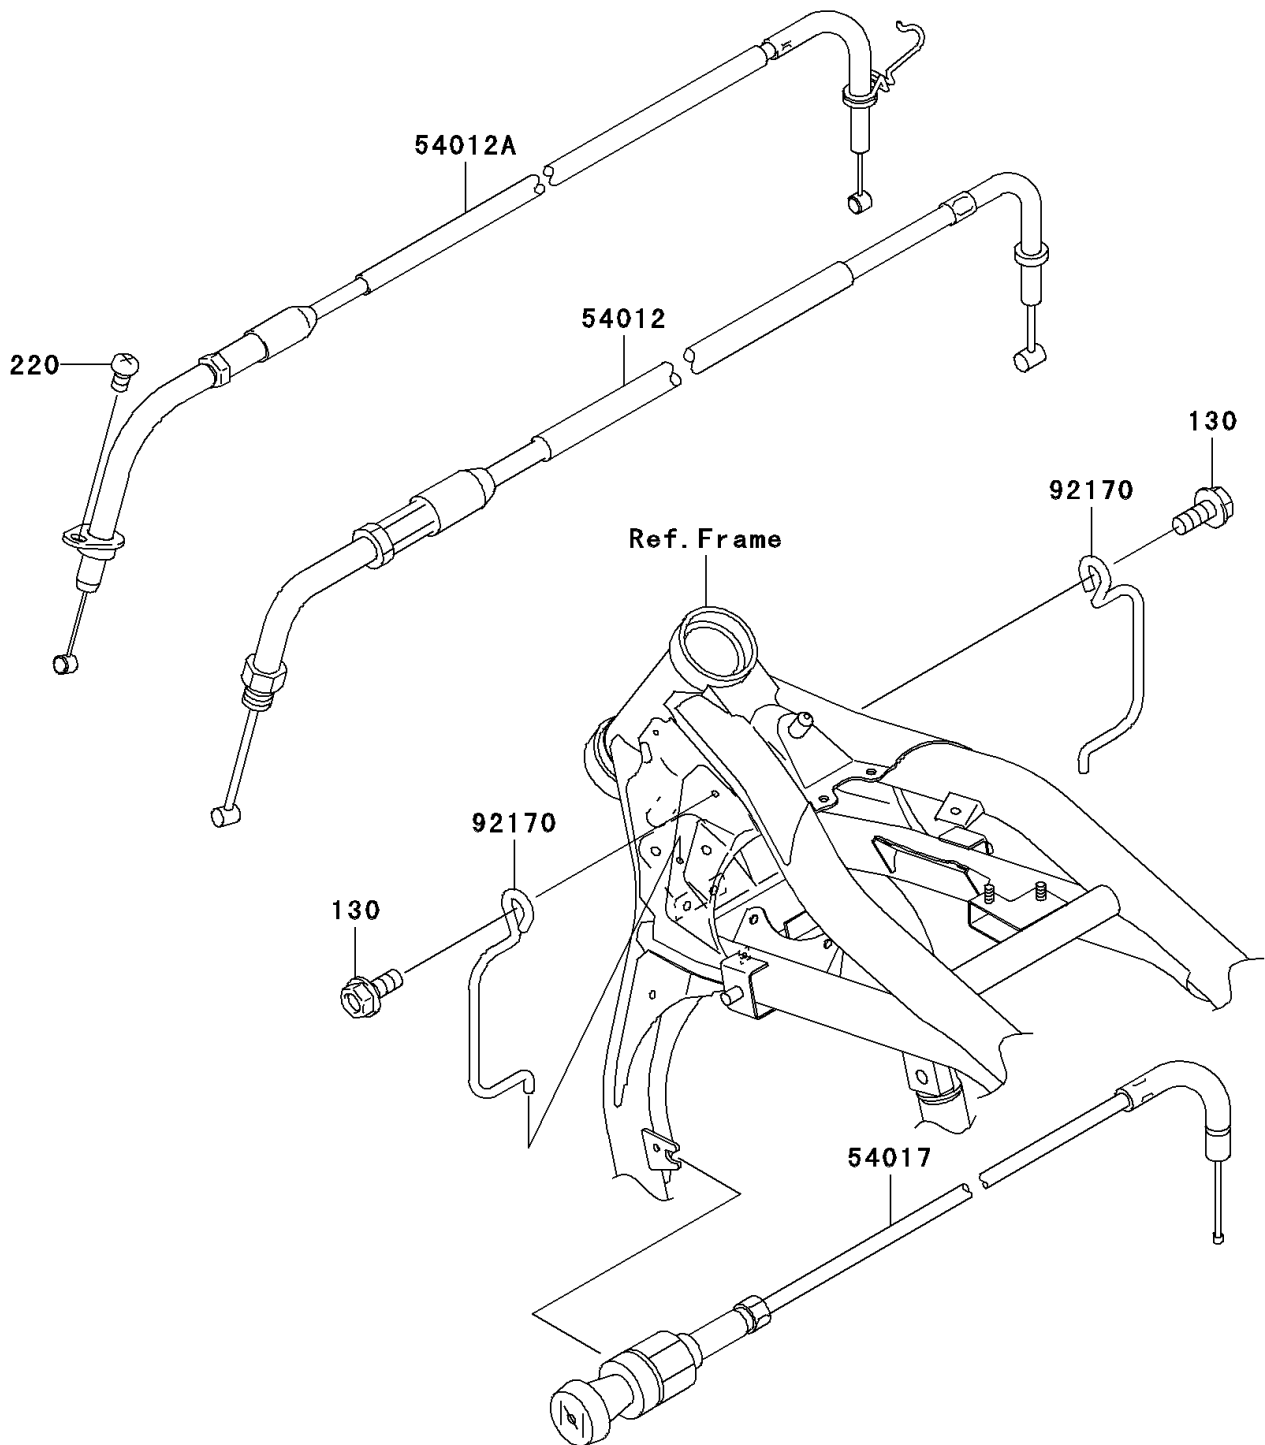

2006 Vulcan 1600 Mean Streak

PARTS DIAGRAM

Cables

F2540

2006 Vulcan 1600 Mean Streak

PARTS LIST

Cables

ITEM NAME	PART NUMBER	QUANTITY
-----------	-------------	----------
