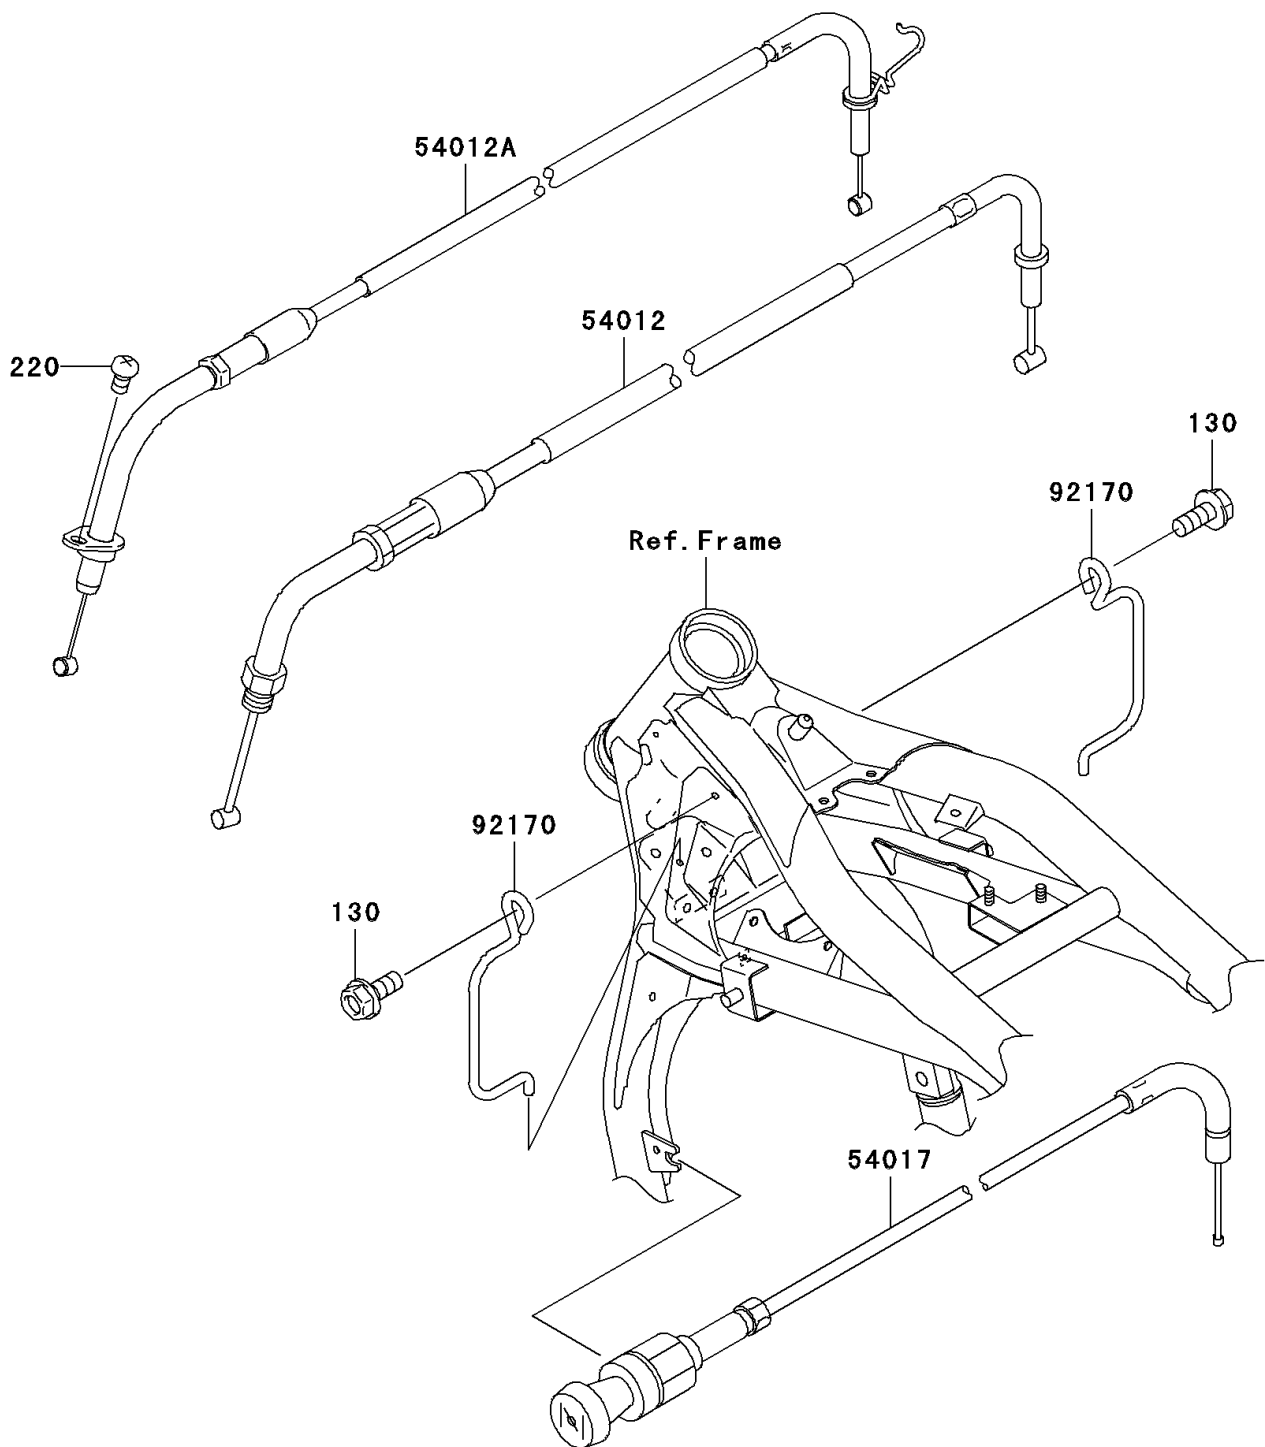

2008 Vulcan® 1600 Mean Streak®

PARTS DIAGRAM

Cables

F2540

2008 Vulcan® 1600 Mean Streak®

PARTS LIST

Cables

ITEM NAME	PART NUMBER	QUANTITY
BOLT-FLANGED,6X14 (Ref # 130)	130J0614	2
SCREW-PAN-CROSS,5X8 (Ref # 220)	220F0508	1
CABLE-THROTTLE,CLOSING (Ref # 54012)	54012-0073	1
CABLE-THROTTLE,OPENING (Ref # 54012A)	54012-0074	1
CABLE-STARTER (Ref # 54017)	54017-1202	1
CLAMP,CABLE (Ref # 92170)	92170-1867	2