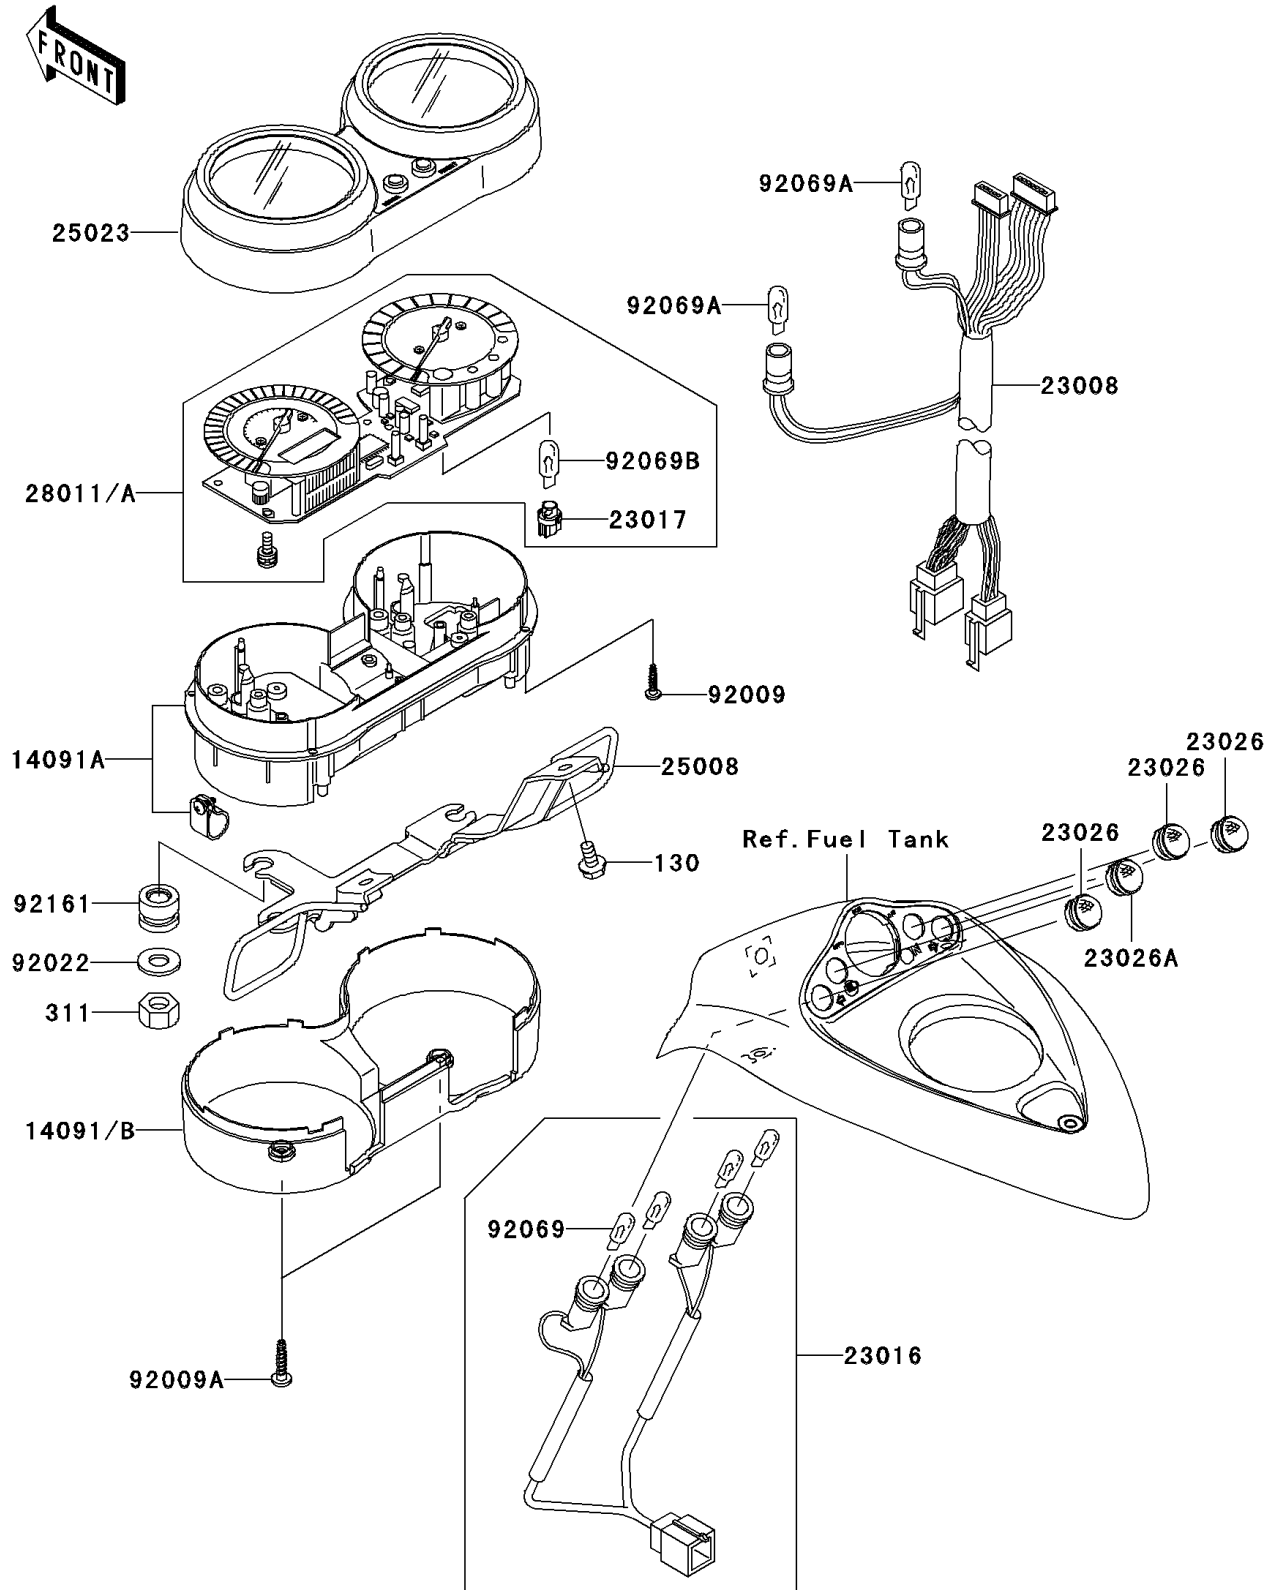

2006 Vulcan 1600 Mean Streak

PARTS DIAGRAM

Meter(s)

F2530

2006 Vulcan 1600 Mean Streak

PARTS LIST

Meter(s)

ITEM NAME

PART NUMBER

QUANTITY
