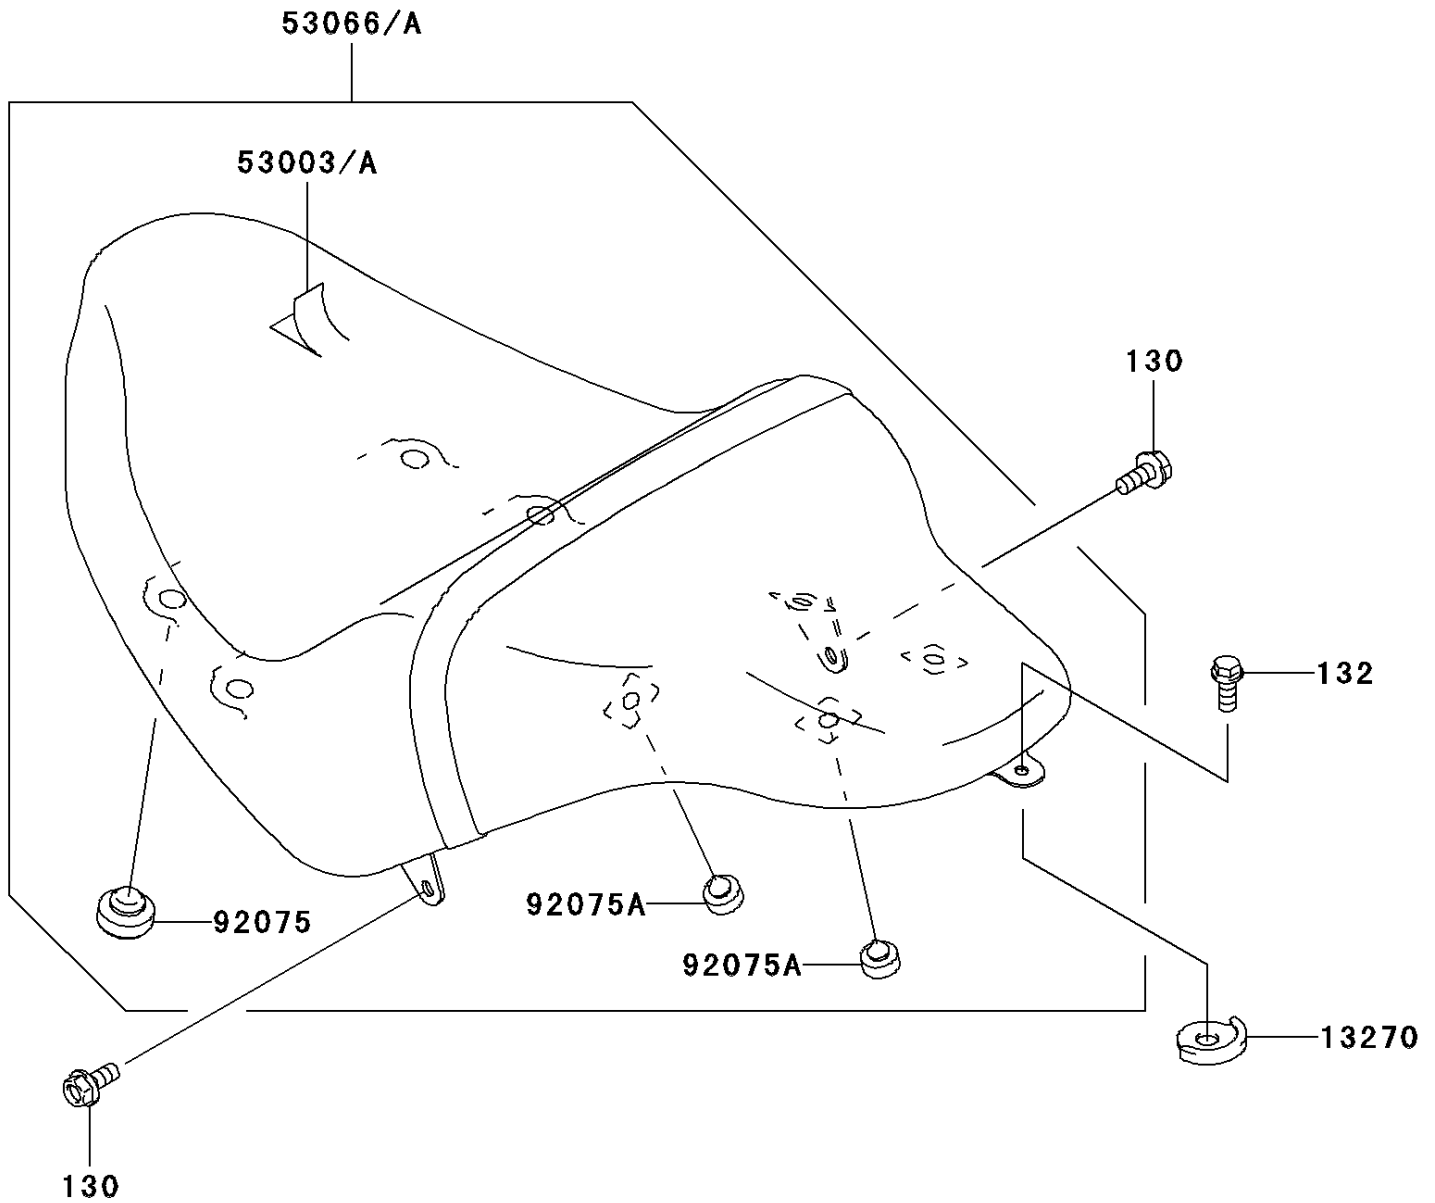

2006 Vulcan 1600 Mean Streak

PARTS DIAGRAM

Seat

F2510

2006 Vulcan 1600 Mean Streak

PARTS LIST

Seat

ITEM NAME

PART NUMBER

QUANTITY
