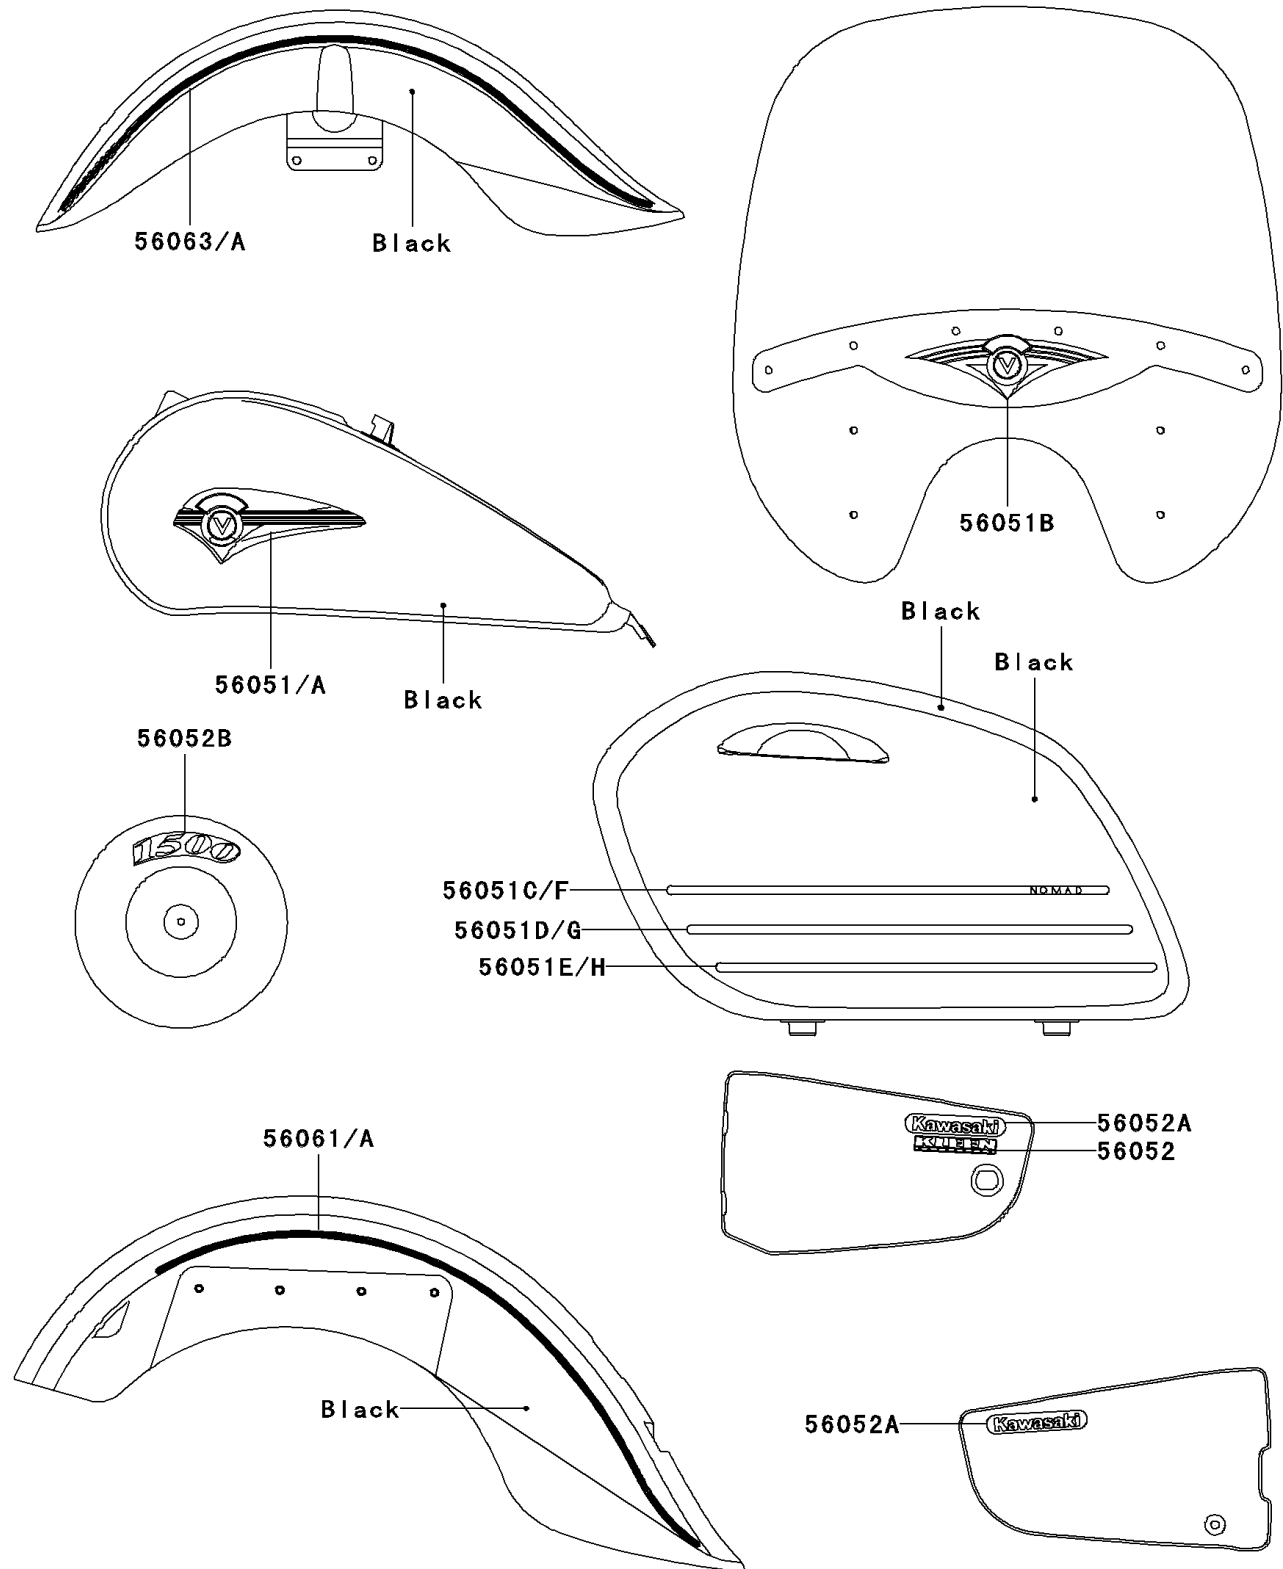

2003 Vulcan 1500 Nomad Fi

PARTS DIAGRAM

Decals(Black)(VN1500-L4)

F2861D

2003 Vulcan 1500 Nomad Fi

PARTS LIST

Decals(Black)(VN1500-L4)

ITEM NAME

PART NUMBER

QUANTITY
