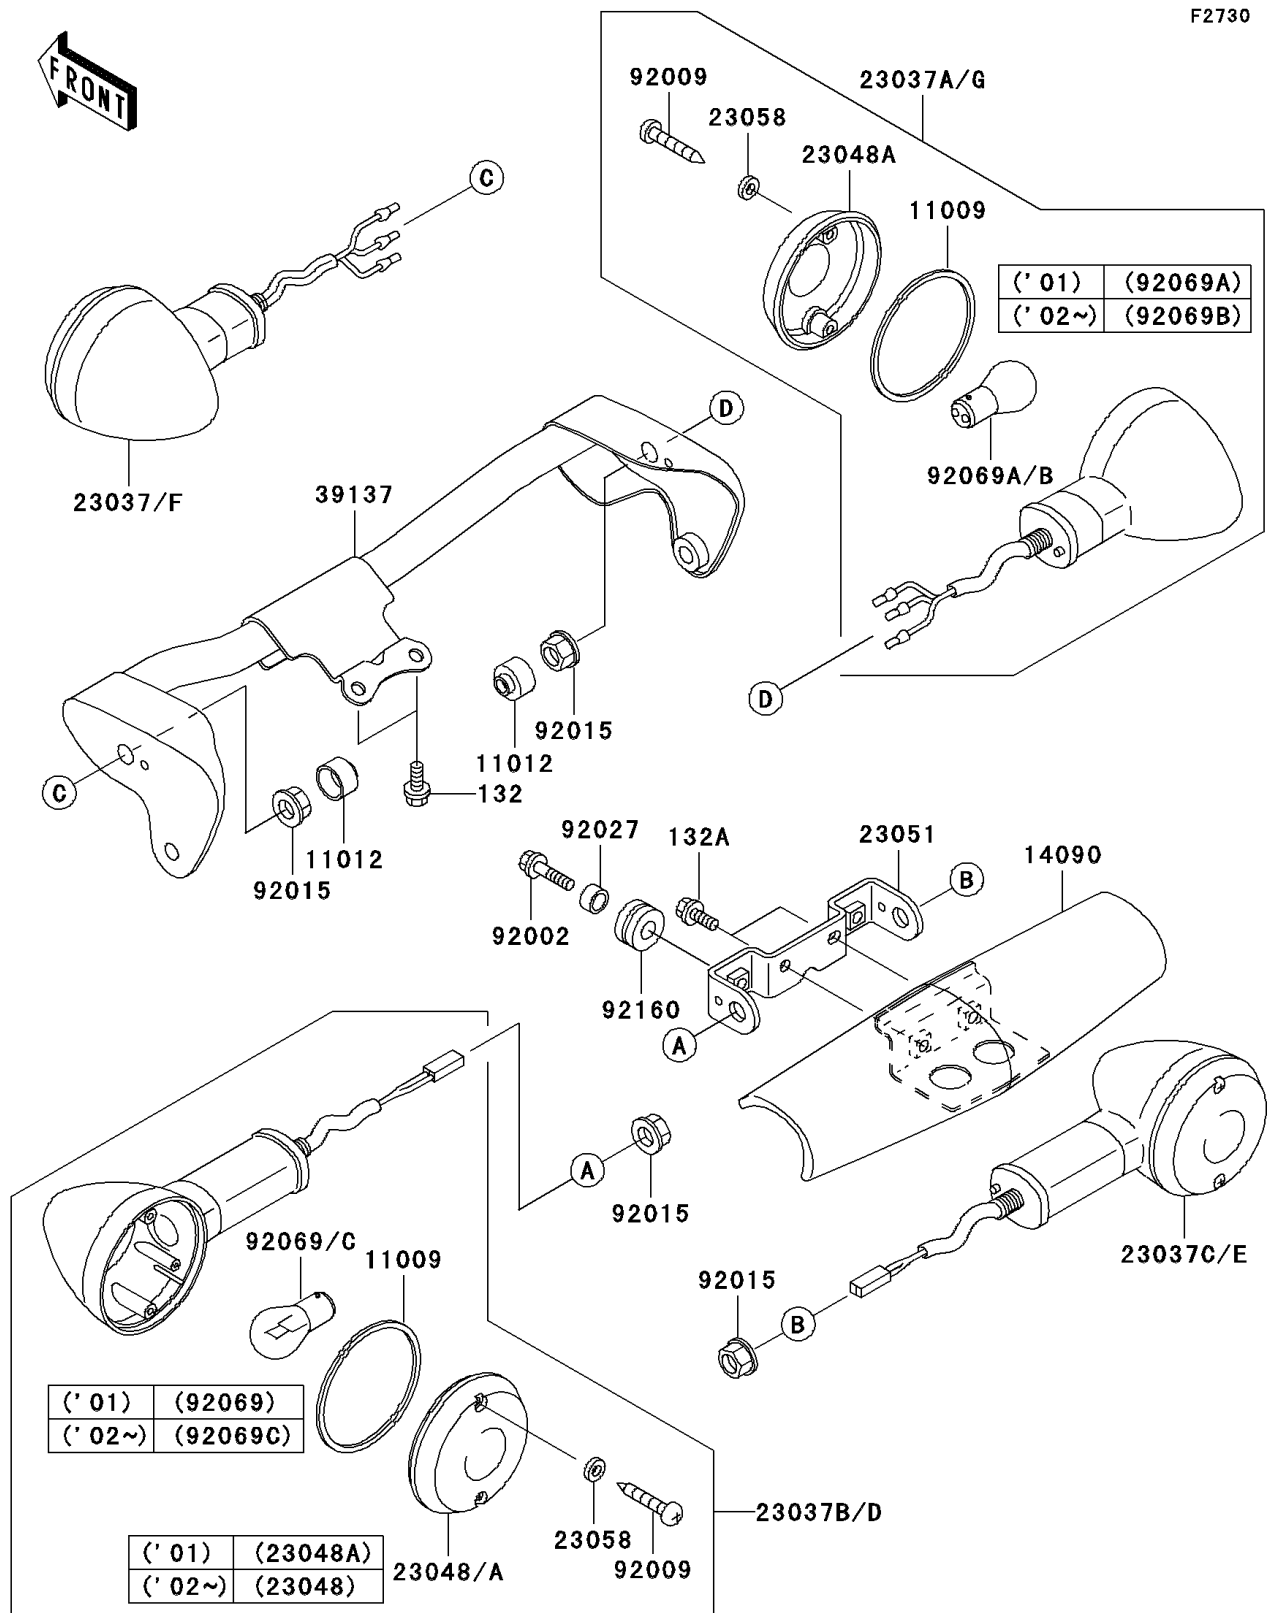

2003 Vulcan 1500 Nomad Fi

PARTS DIAGRAM

Turn Signals

2003 Vulcan 1500 Nomad Fi

PARTS LIST

Turn Signals

ITEM NAME

PART NUMBER

QUANTITY
