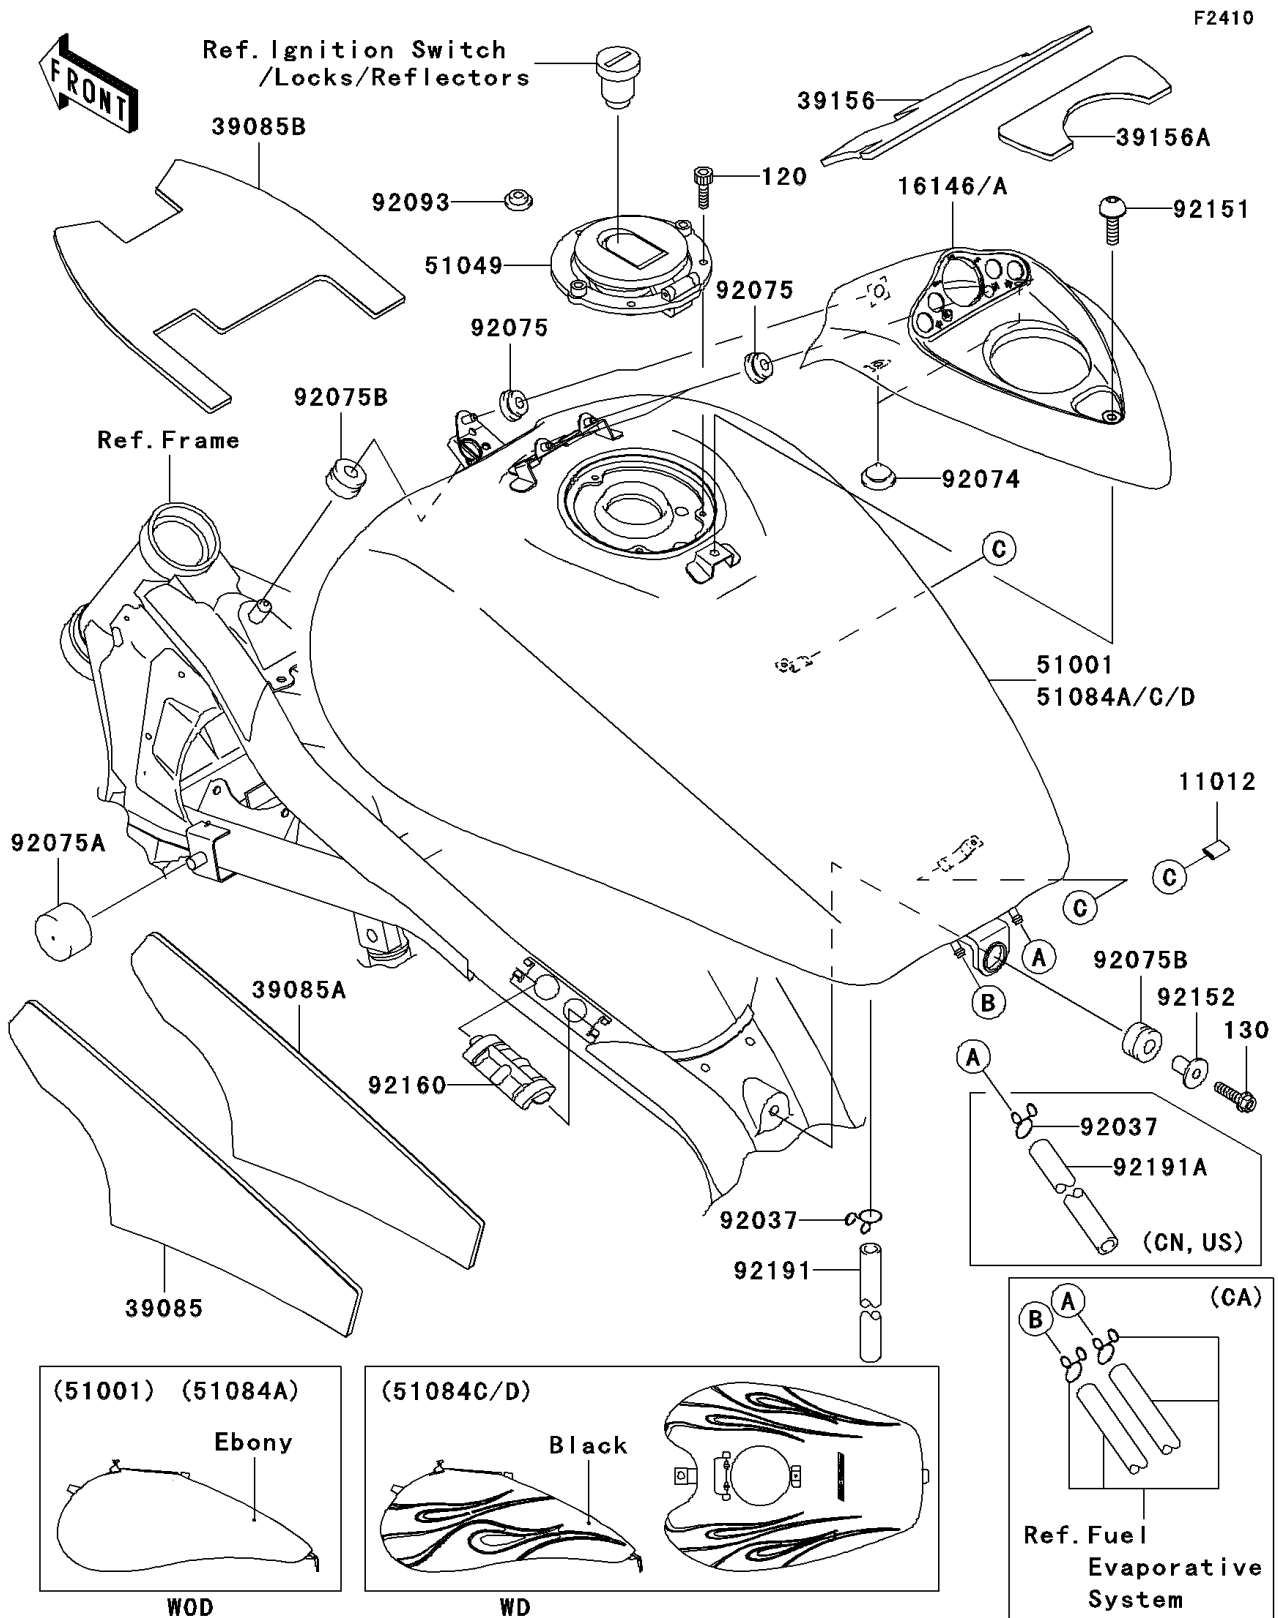

# 2006 Vulcan 1600 Mean Streak

## PARTS DIAGRAM

## PARTS LIST

Fuel Tank(5/5)(B6F/B7F/B7FA)

**ITEM NAME**

**PART NUMBER**

**QUANTITY**

---