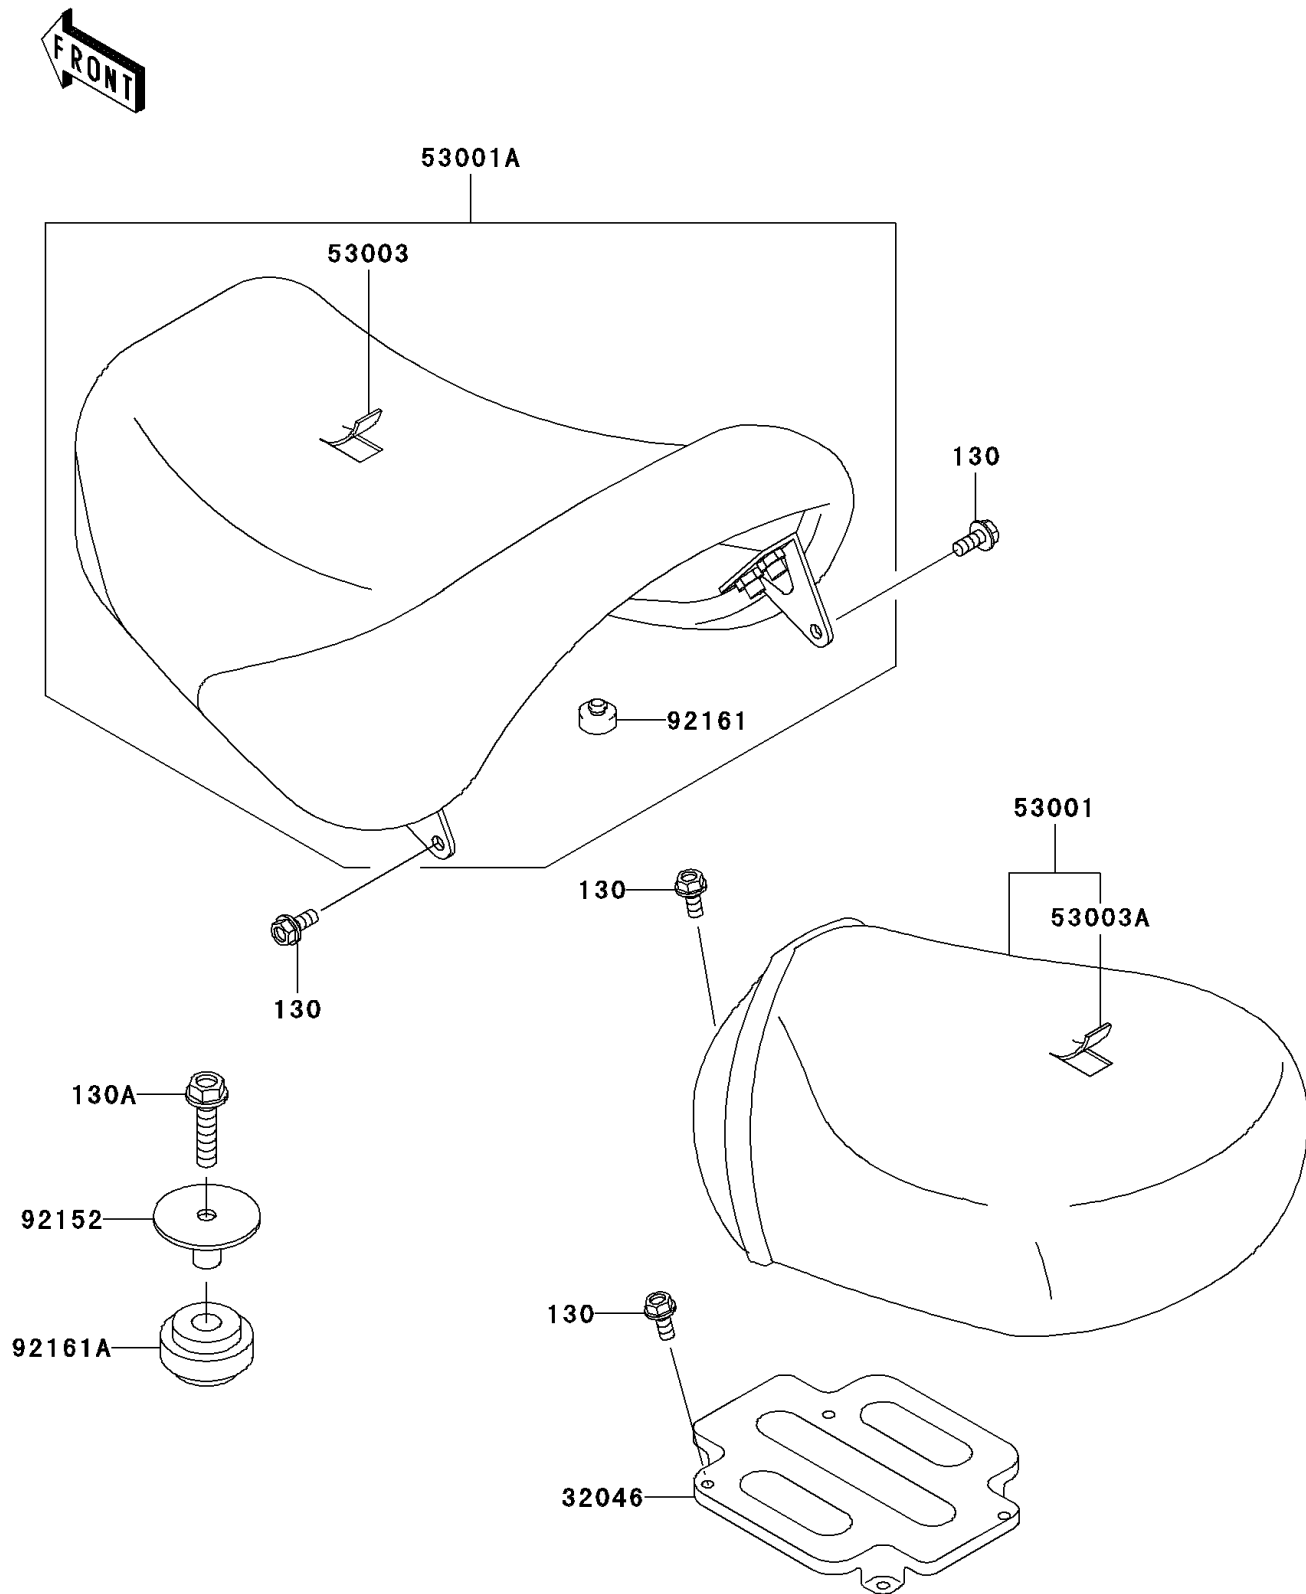

2001 Vulcan 1500 Nomad Fi

Kawasaki

Let the Good Times Roll®

PARTS DIAGRAM

Seat

F2510

2001 Vulcan 1500 Nomad Fi

PARTS LIST

Seat

ITEM NAME

PART NUMBER

QUANTITY
