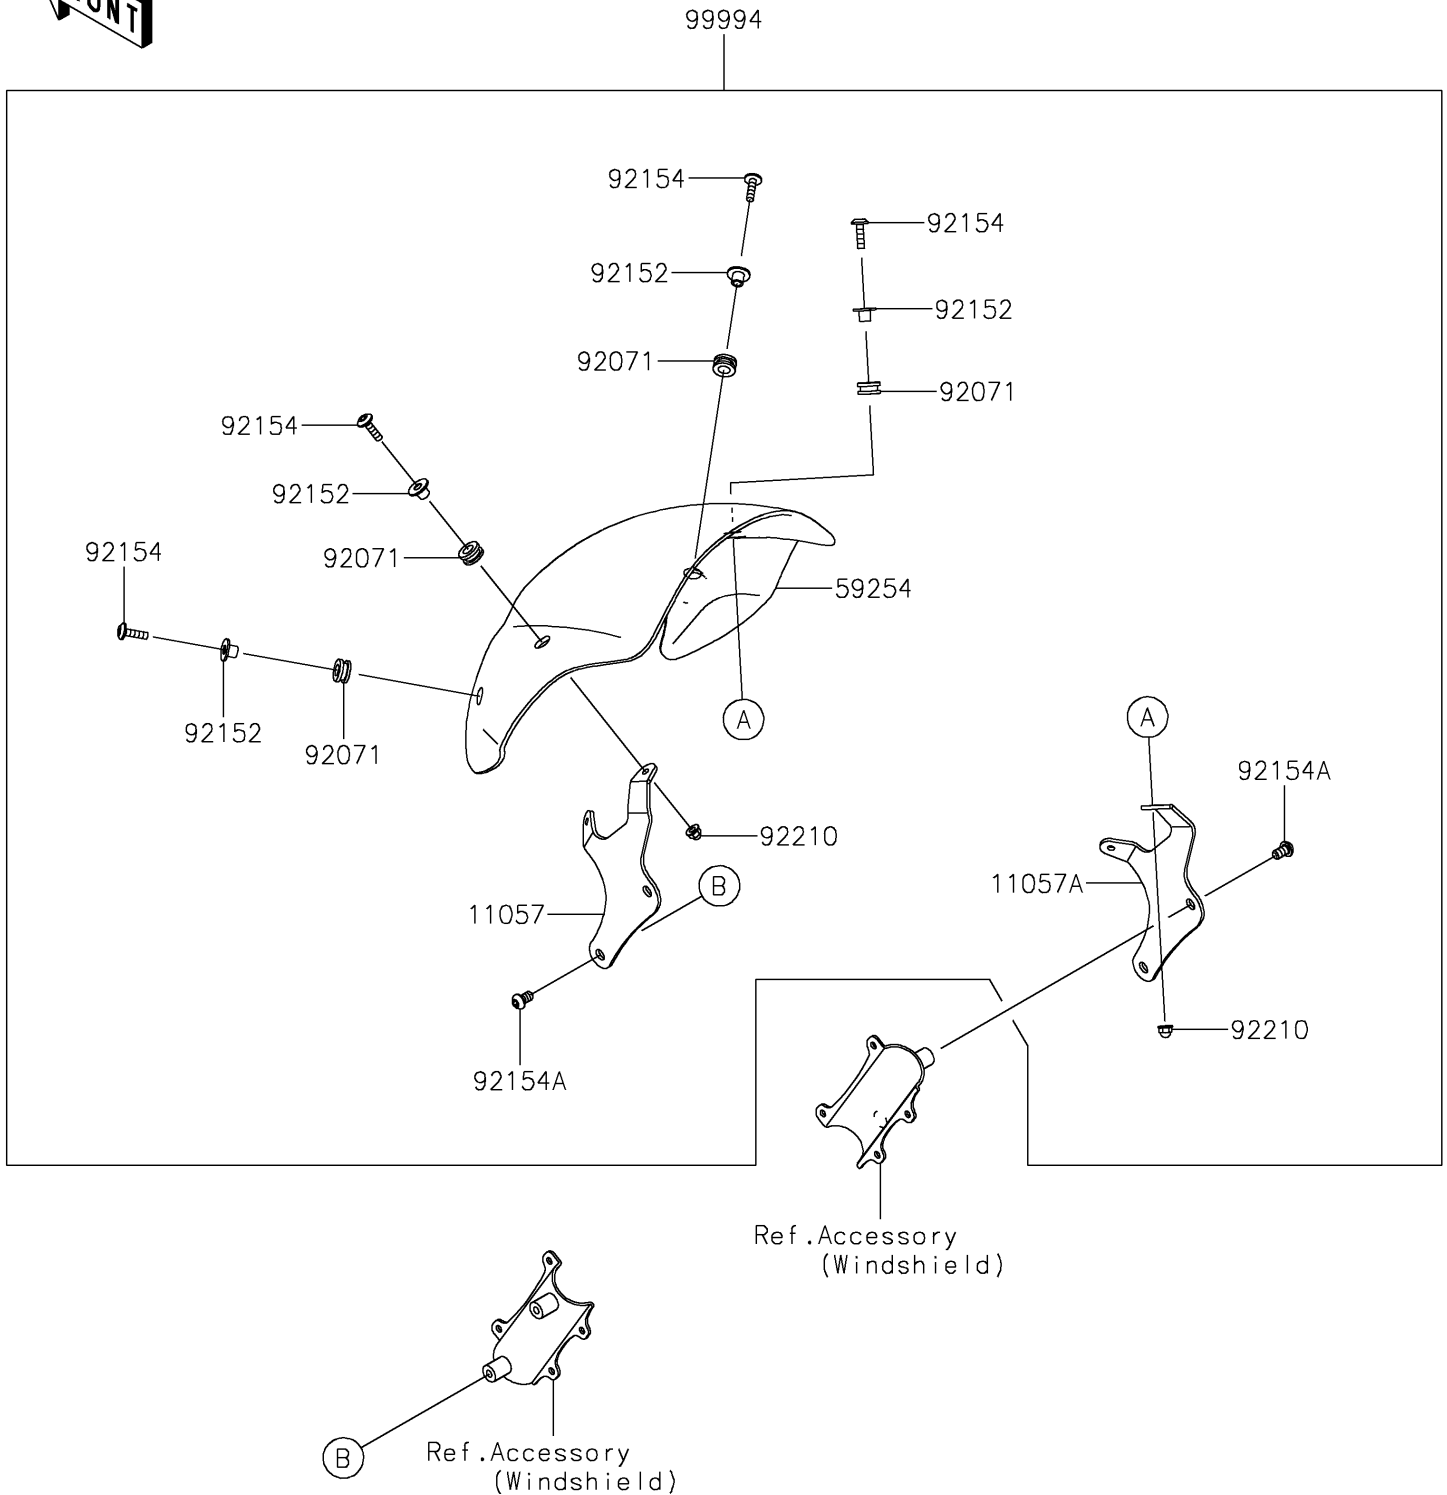

2023 Vulcan® S ABS

PARTS DIAGRAM

Accessory(Cafe Deflector)

F2910M

2023 Vulcan[®] S ABS

PARTS LIST

Accessory(Cafe Deflector)

ITEM NAME

PART NUMBER

QUANTITY
