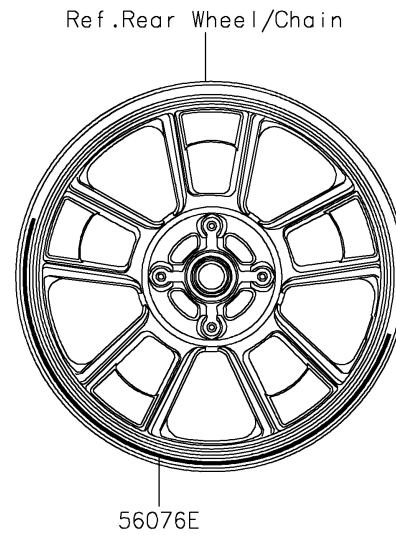

2023 Vulcan® S ABS

PARTS DIAGRAM

Decals(Green)(DPFAN/DPFAL)

F2861D

2023 Vulcan[®] S ABS

PARTS LIST

Decals(Green)(DPFAN/DPFAL)

ITEM NAME

PART NUMBER

QUANTITY
