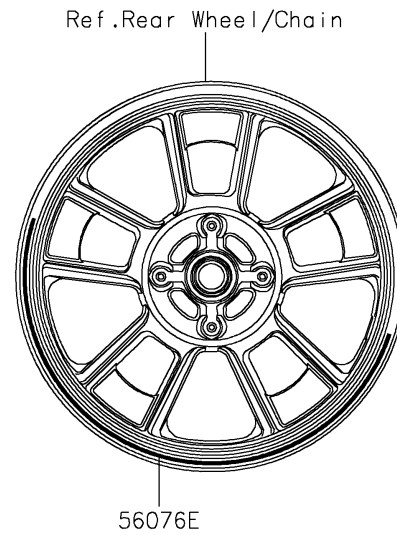

2023 Vulcan® S ABS

PARTS DIAGRAM

Decals(Green)(DPFAN/DPFAL)

F2861D

2023 Vulcan[®] S ABS

PARTS LIST

Decals(Green)(DPFAN/DPFAL)

ITEM NAME

PART NUMBER

QUANTITY
