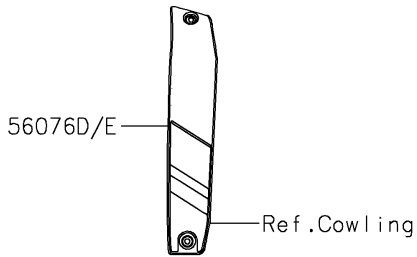

2023 VULCAN® S

PARTS DIAGRAM

Decals(Gray)(DPFAN)(CN)

F2861C

2023 VULCAN® S

PARTS LIST

Decals(Gray)(DPFAN)(CN)

Kawasaki

Let the Good Times Roll®

ITEM NAME

PART NUMBER

QUANTITY
