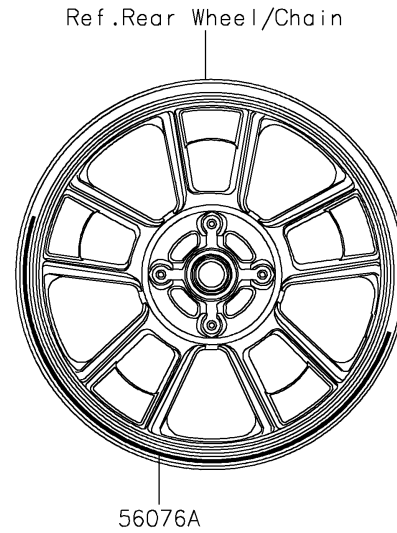

2023 VULCAN® S

PARTS DIAGRAM

Decals(Gray)(DPFAN)(CN)

F2861C

2023 VULCAN® S

PARTS LIST

Decals(Gray)(DPFAN)(CN)

Kawasaki

Let the Good Times Roll®

ITEM NAME

PART NUMBER

QUANTITY
