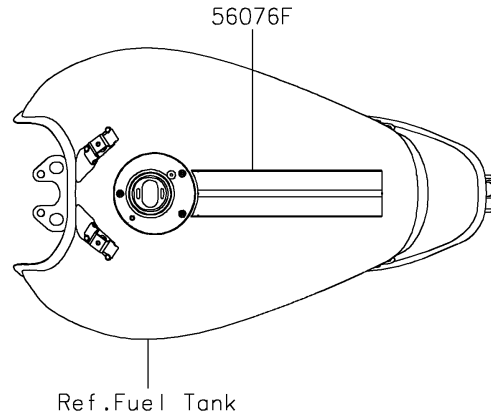

2023 VULCAN® S

PARTS DIAGRAM

Decals(Gray)(DPFAN)(CN)

F2861C

2023 VULCAN® S

PARTS LIST

Decals(Gray)(DPFAN)(CN)

Kawasaki

Let the Good Times Roll®

ITEM NAME

PART NUMBER

QUANTITY
