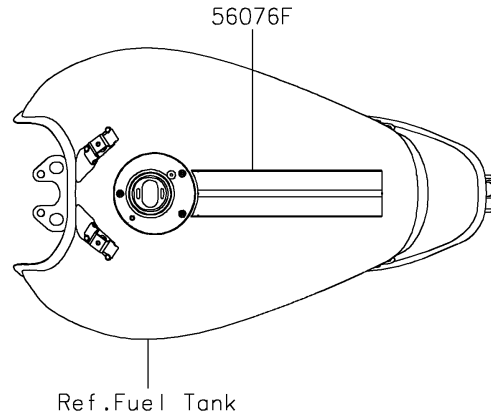

2023 Vulcan® S ABS

PARTS DIAGRAM

Decals(Gray)(DPFAN)(CN)

F2861C

2023 Vulcan[®] S ABS

PARTS LIST

Decals(Gray)(DPFAN)(CN)

ITEM NAME

PART NUMBER

QUANTITY
