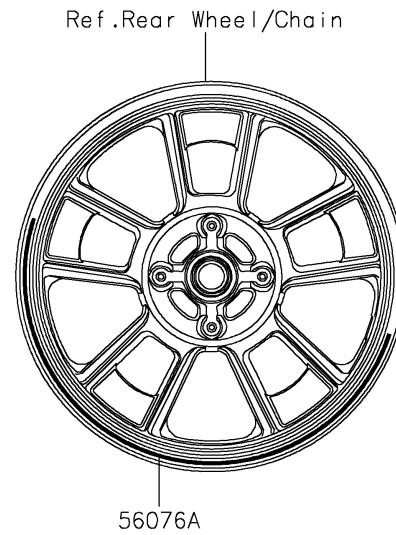

2023 Vulcan® S ABS

PARTS DIAGRAM

Decals(Gray)(DPFAN)(CN)

F2861C

2023 Vulcan[®] S ABS

PARTS LIST

Decals(Gray)(DPFAN)(CN)

ITEM NAME

PART NUMBER

QUANTITY
