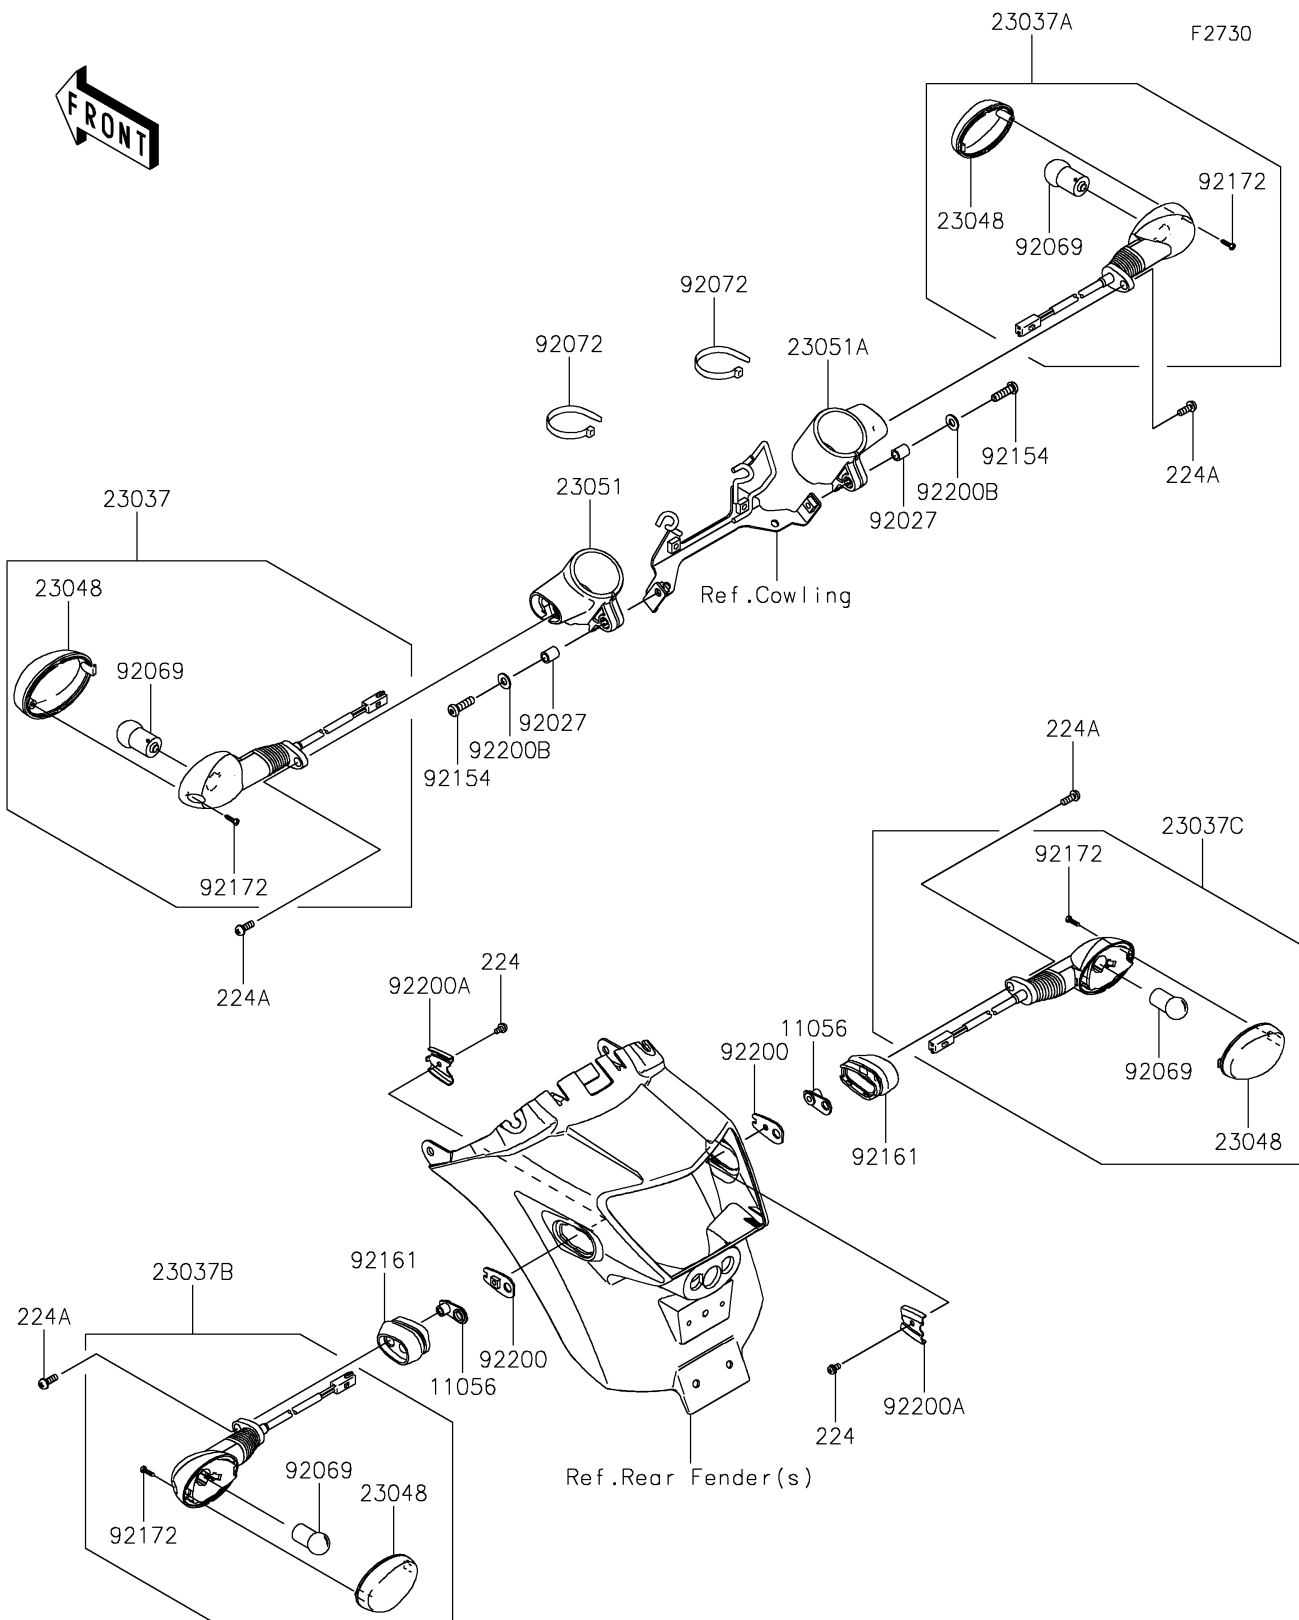

2023 VULCAN® S

PARTS DIAGRAM

Turn Signals

2023 VULCAN® S

PARTS LIST

Turn Signals

ITEM NAME	PART NUMBER	QUANTITY
BRACKET,6MM (Ref # 11056)	11056-4156	2
LAMP-ASSY-SIGNAL,FR,LH (Ref # 23037)	23037-0416	1
LAMP-ASSY-SIGNAL,FR,RH (Ref # 23037A)	23037-0417	1
LAMP-ASSY-SIGNAL,RR,LH (Ref # 23037B)	23037-0452	1
LAMP-ASSY-SIGNAL,RR,RH (Ref # 23037C)	23037-0453	1
LENS-SIGNAL LAMP (Ref # 23048)	23048-0035	4
BRACKET-SIGNAL LAMP,LH (Ref # 23051)	23051-0042	1
BRACKET-SIGNAL LAMP,RH (Ref # 23051A)	23051-0043	1
COLLAR,6.8X10X12 (Ref # 92027)	92027-162	2
BULB,12V 10W (Ref # 92069)	92069-0106	4
BAND,L=152 (Ref # 92072)	92072-3874	2
BOLT,SOCKET,6X22 (Ref # 92154)	92154-0402	2
DAMPER,SIGNAL LAMP (Ref # 92161)	92161-1680	2
SCREW,TAPPING,2.9X13 (Ref # 92172)	92172-0343	4
WASHER,SIGNAL LAMP (Ref # 92200)	92200-0164	2
WASHER,SIGNAL LAMP (Ref # 92200A)	92200-0165	2
WASHER,6.5X14X1.2 (Ref # 92200B)	92200-0964	2
SCREW-PAN-WP-CROS,4X8 (Ref # 224)	224AB0408	2
SCREW-PAN-WP-CROS,6X14 (Ref # 224A)	224AB0614	4