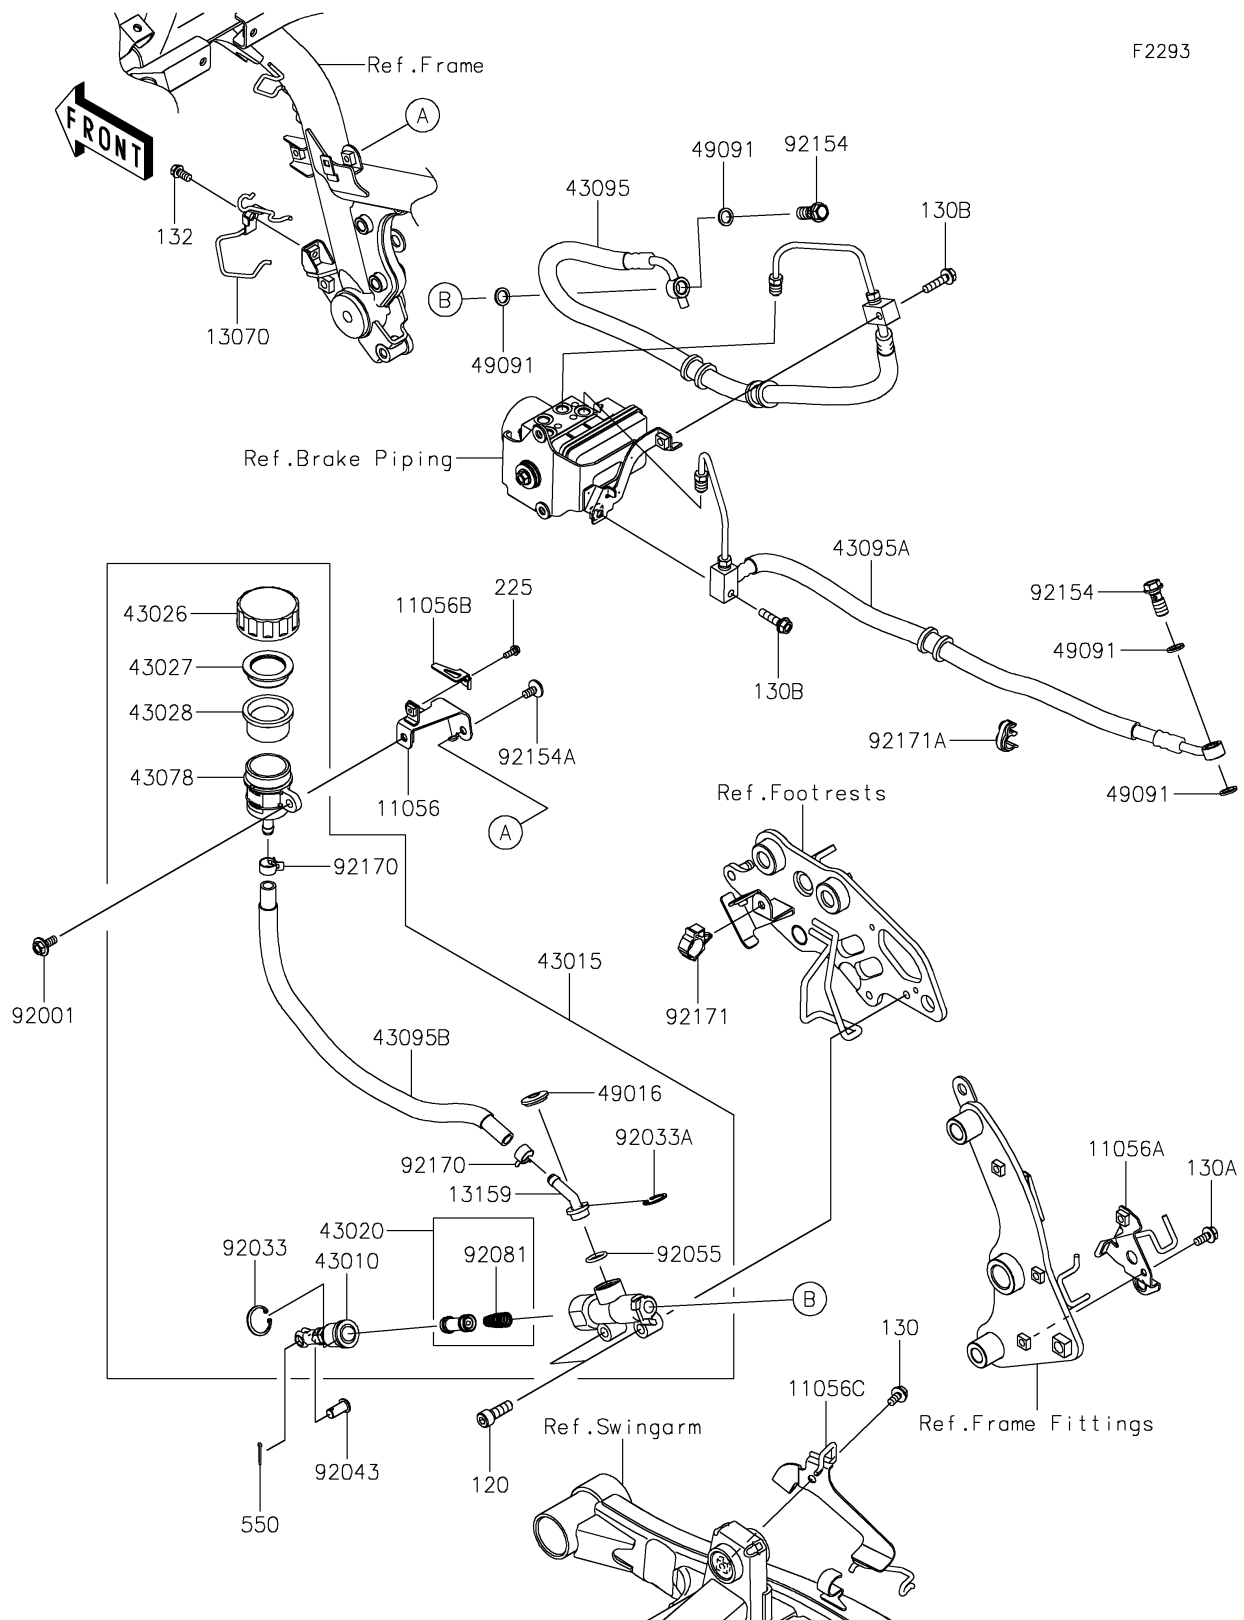

2022 Vulcan® S ABS

PARTS DIAGRAM

Rear Master Cylinder

2022 Vulcan® S ABS

PARTS LIST

Rear Master Cylinder

ITEM NAME	PART NUMBER	QUANTITY
BRACKET,RESERVOIR (Ref # 11056)	11056-4104	1
BRACKET,SWINGARM BKT. (Ref # 11056A)	11056-4107	1
BRACKET,TAMPERPROOF (Ref # 11056B)	11056-4117	1
BRACKET,SWINGARM,RH (Ref # 11056C)	11056-4444	1
GUIDE,RR M/CYL. HOSE (Ref # 13070)	13070-0942	1
CONNECTOR (Ref # 13159)	13159-0008	1
ROD-ASSY-BRAKE (Ref # 43010)	43010-0016	1
CYLINDER-ASSY-MASTER,RR (Ref # 43015)	43015-0607	1
PISTON-COMP-BRAKE (Ref # 43020)	43020-1057	1
CAP-BRAKE (Ref # 43026)	43026-0009	1
PLATE-DIAPHRAGM (Ref # 43027)	43027-1053	1
DIAPHRAGM (Ref # 43028)	43028-1065	1
RESERVOIR (Ref # 43078)	43078-0040	1
HOSE-BRAKE,ABS UNIT-RR M/CYL. (Ref # 43095)	43095-0840	1
HOSE-BRAKE,ABS UNIT-RR CALIPER (Ref # 43095A)	43095-0841	1
HOSE-BRAKE (Ref # 43095B)	43095-0859	1
COVER-SEAL (Ref # 49016)	49016-1147	1
WASHER-SEAL,10.1X14.5X1.5 (Ref # 49091)	49091-0001	4
BOLT,W/P,6X16 (Ref # 92001)	92001-1860	1
RING-SNAP,20.9X24.6X1.2 (Ref # 92033)	92033-0079	1
RING-SNAP,20.5MM (Ref # 92033A)	92033-1186	1
PIN (Ref # 92043)	92043-0182	1
RING-O,14.8X2.4 (Ref # 92055)	92055-0741	1
SPRING,MASTER CYLINDER (Ref # 92081)	92081-1737	1
BOLT,FLANGED,10X23 (Ref # 92154)	92154-0732	2
BOLT,SOCKET,6X12 (Ref # 92154A)	92154-0951	1
CLAMP,HOSE (Ref # 92170)	92170-1091	2
CLAMP,BRAKE HOSE (Ref # 92171)	92171-0316	1
CLAMP,BRAKE HOSE (Ref # 92171A)	92171-1819	1

2022 Vulcan® S ABS

PARTS LIST

Rear Master Cylinder

ITEM NAME	PART NUMBER	QUANTITY
BOLT-SOCKET,8X25 (Ref # 120)	120CB0825	2
BOLT-FLANGED,6X12 (Ref # 130)	130BA0612	1
BOLT-FLANGED,6X14 (Ref # 130A)	130BA0614	1
BOLT-FLANGED,6X25 (Ref # 130B)	130BA0625	2
BOLT-FLANGED-SMALL,6X12 (Ref # 132)	132BB0612	1
SCREW-PAN-WSP-CROS,4X12 (Ref # 225)	225AB0412	1
PIN-COTTER,2.0X15 (Ref # 550)	550AA2015	1