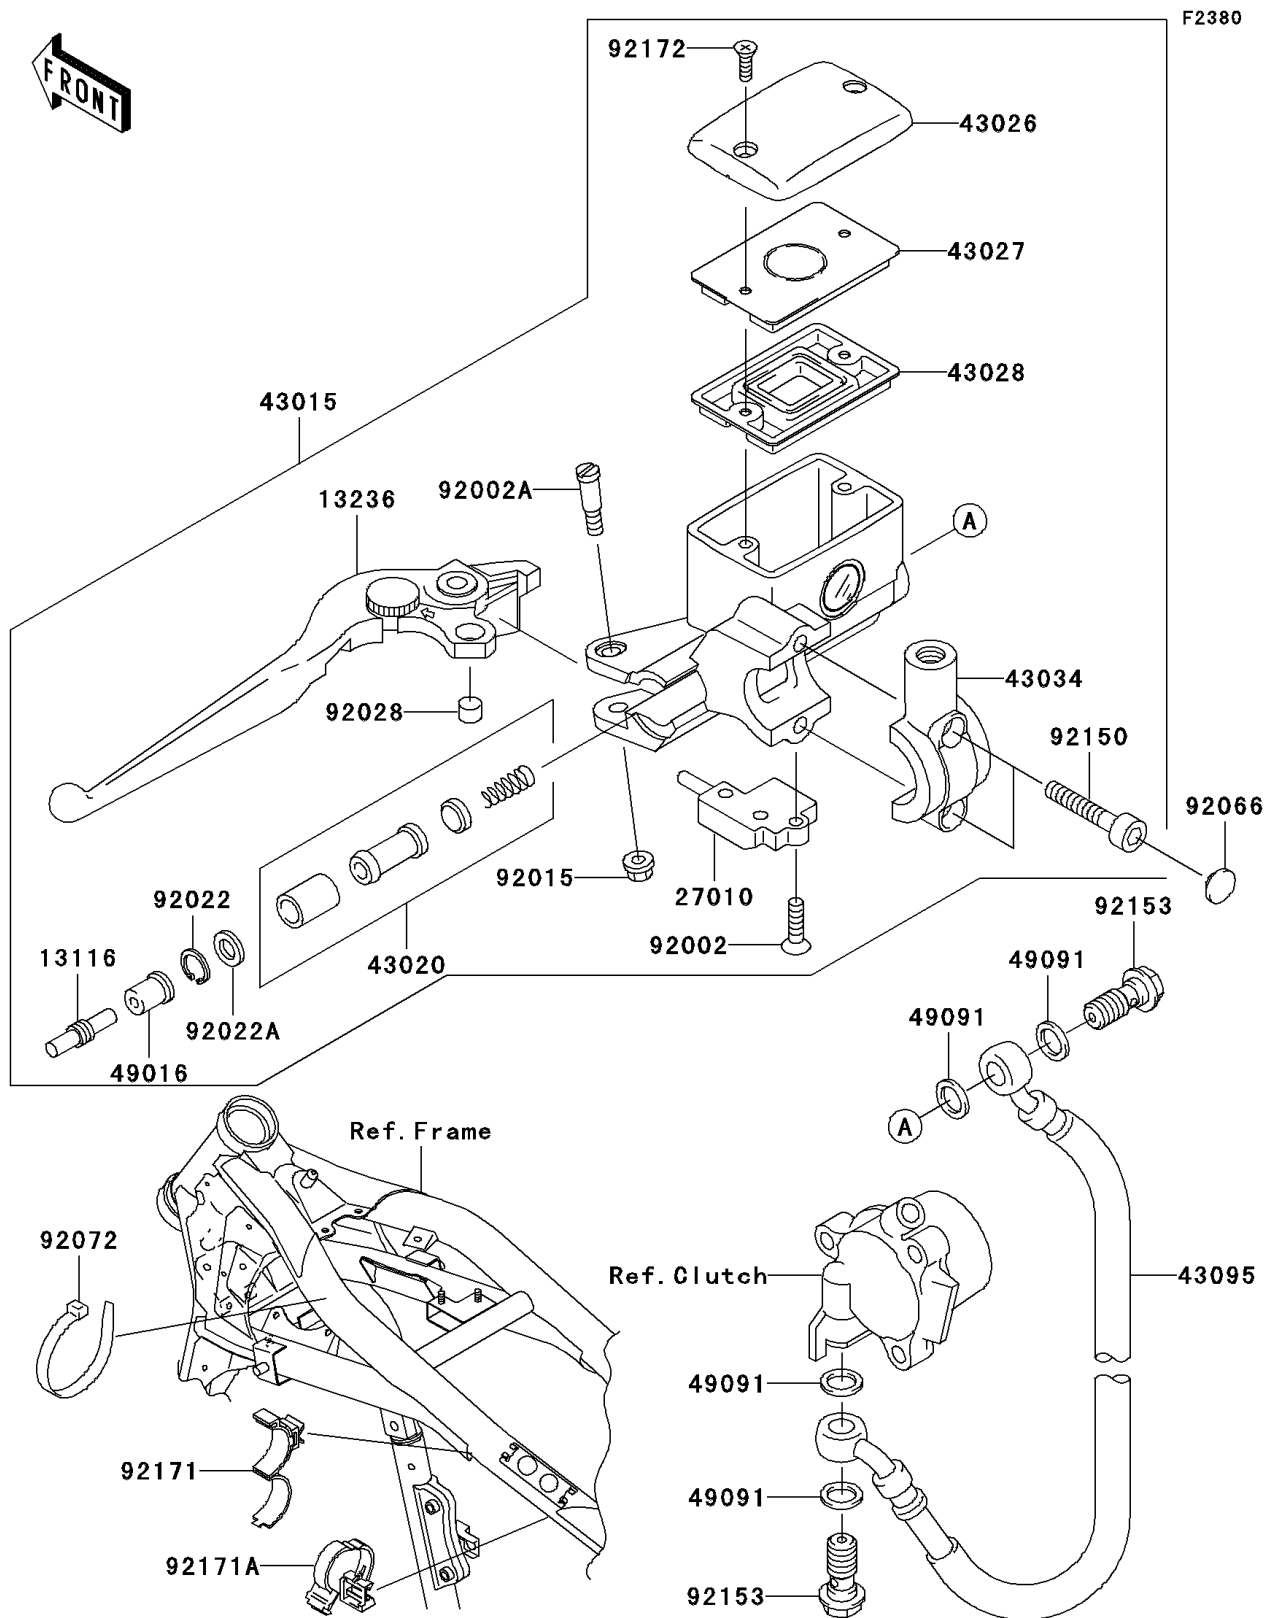

2006 Vulcan 1600 Mean Streak

PARTS DIAGRAM

Clutch Master Cylinder

2006 Vulcan 1600 Mean Streak

PARTS LIST

Clutch Master Cylinder

ITEM NAME	PART NUMBER	QUANTITY
-----------	-------------	----------
