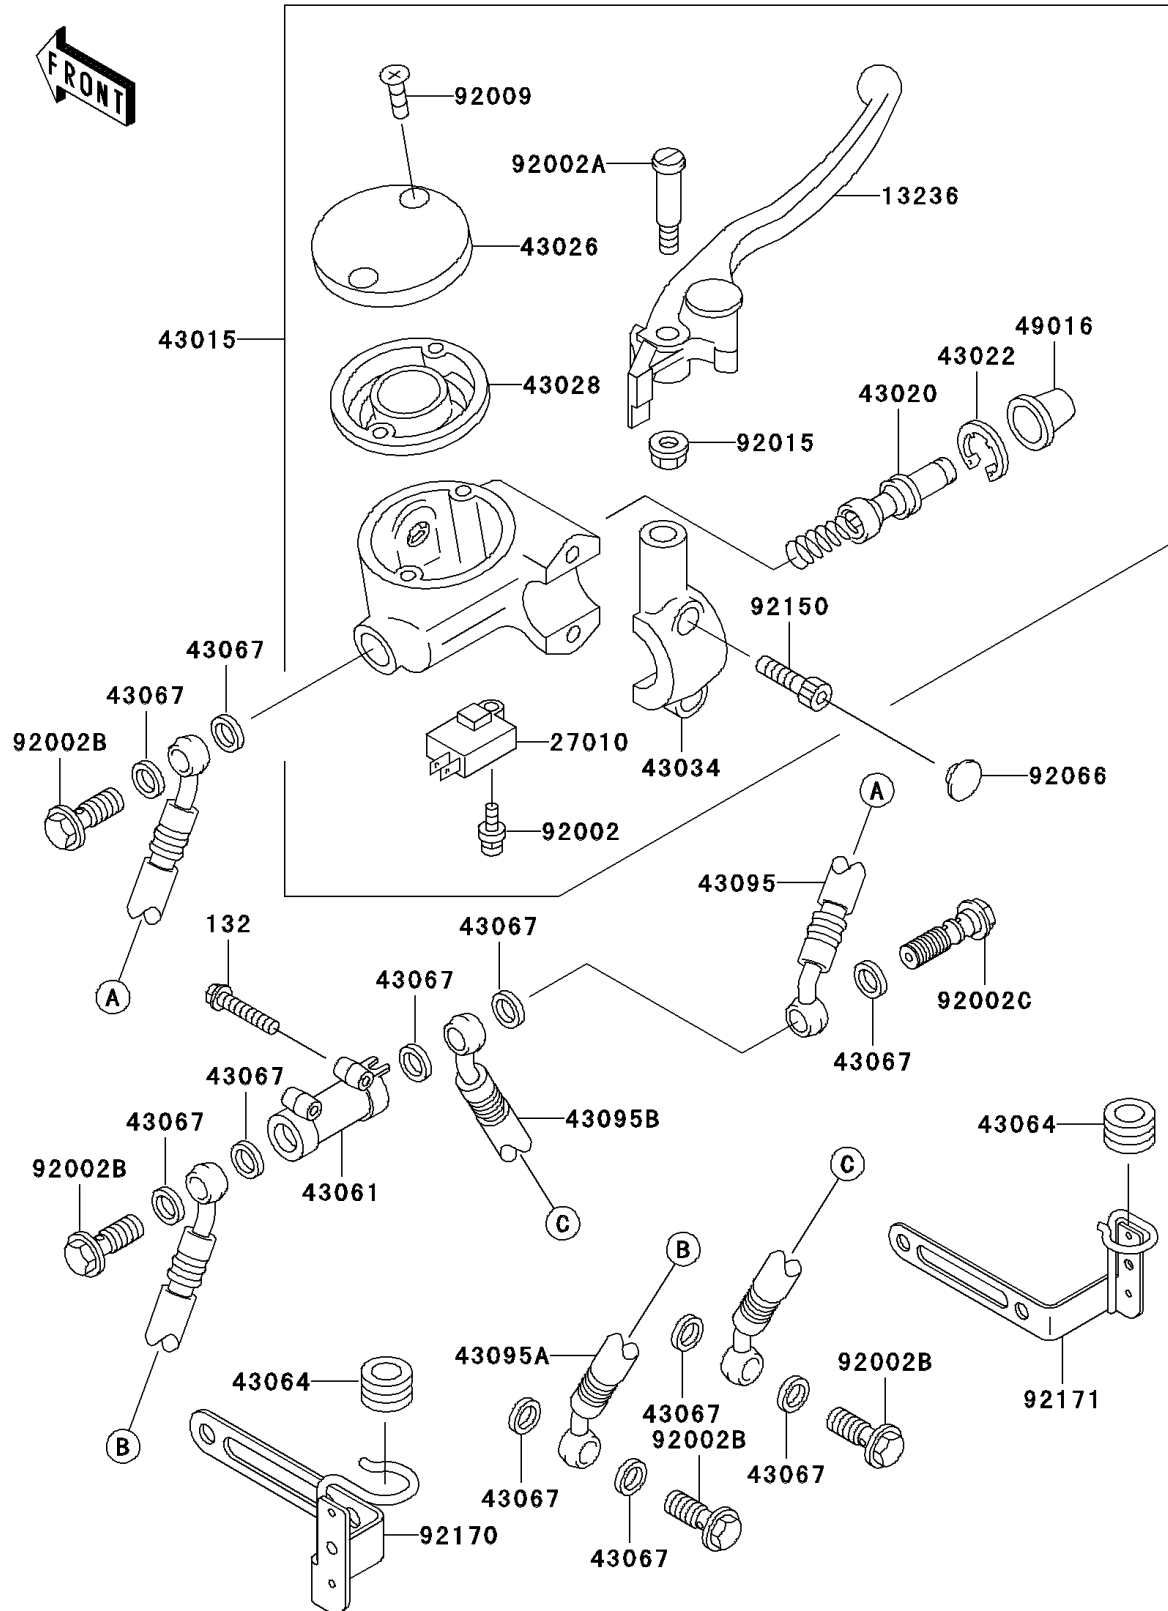

2003 Vulcan 1500 Nomad Fi

PARTS DIAGRAM

Front Master Cylinder

F2291

2003 Vulcan 1500 Nomad Fi

PARTS LIST

Front Master Cylinder

ITEM NAME

PART NUMBER

QUANTITY
