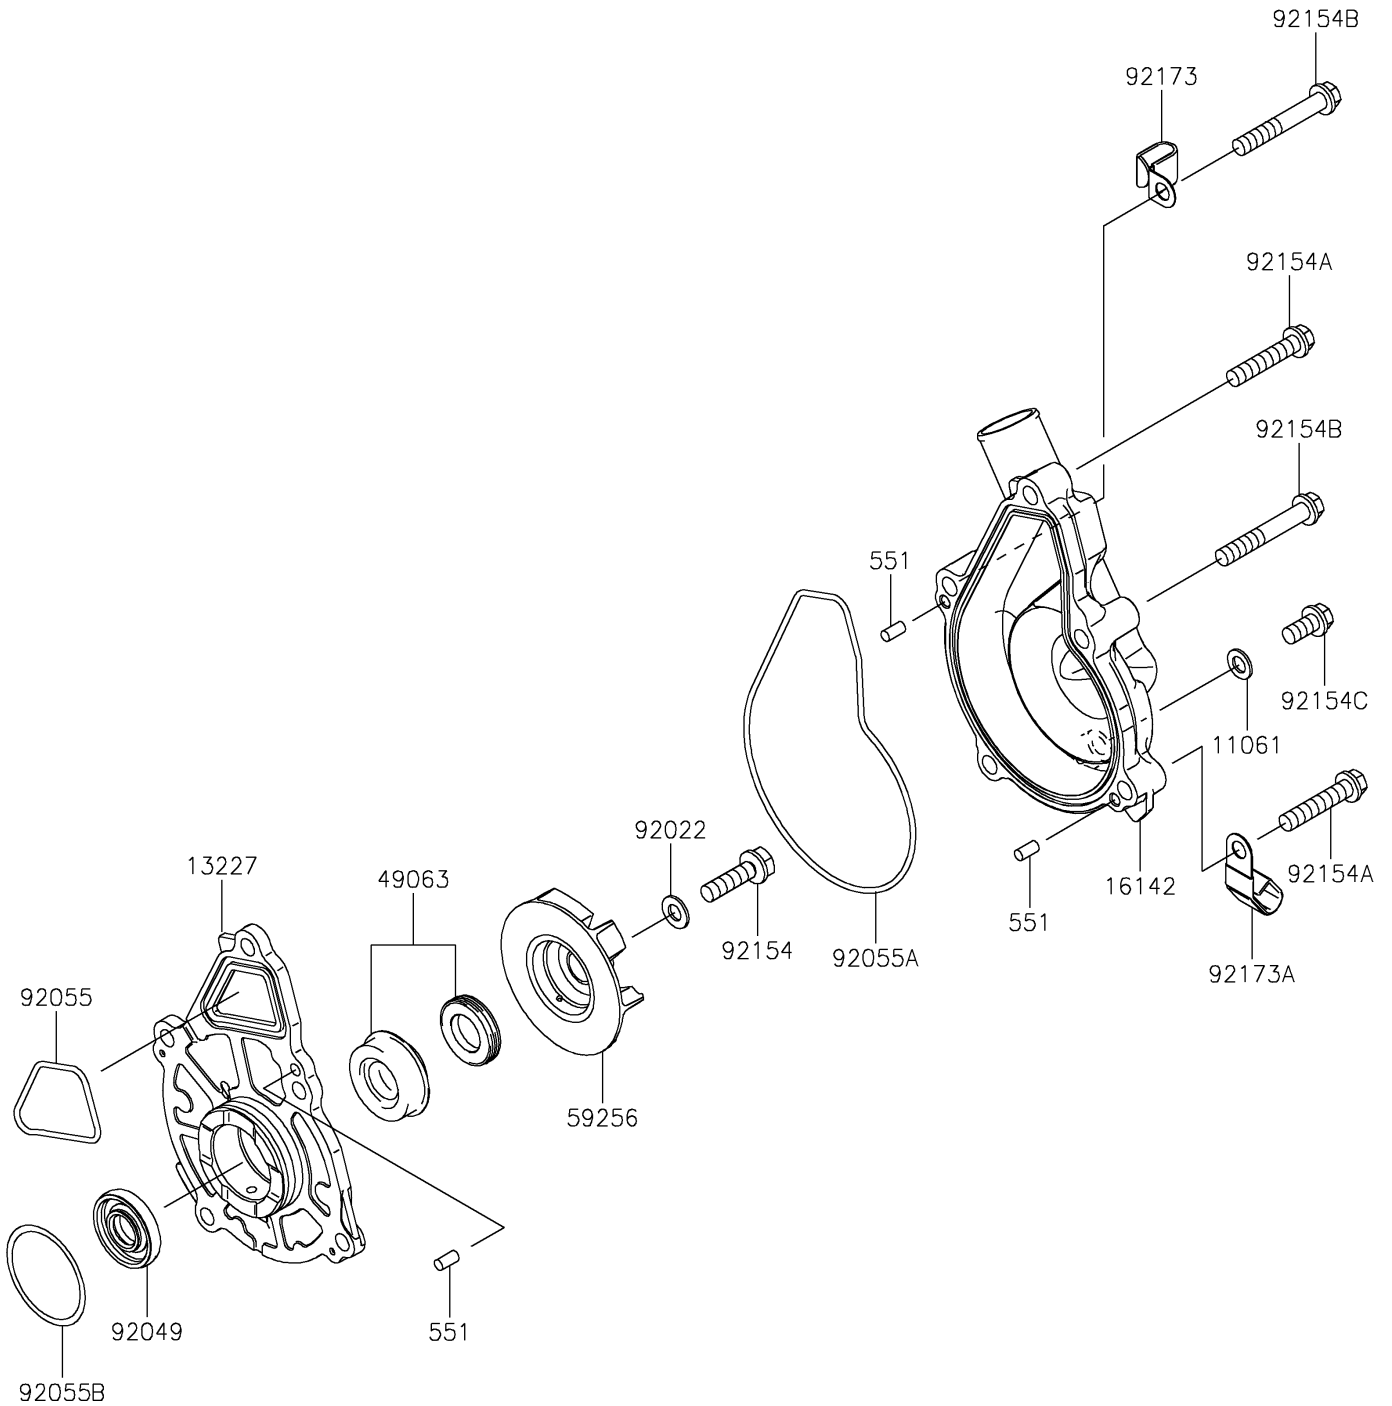

2023 VULCAN® S

PARTS DIAGRAM

Water Pump

E3031

2023 VULCAN® S

PARTS LIST

Water Pump

Kawasaki

Let the Good Times Roll®

ITEM NAME

PART NUMBER

QUANTITY
