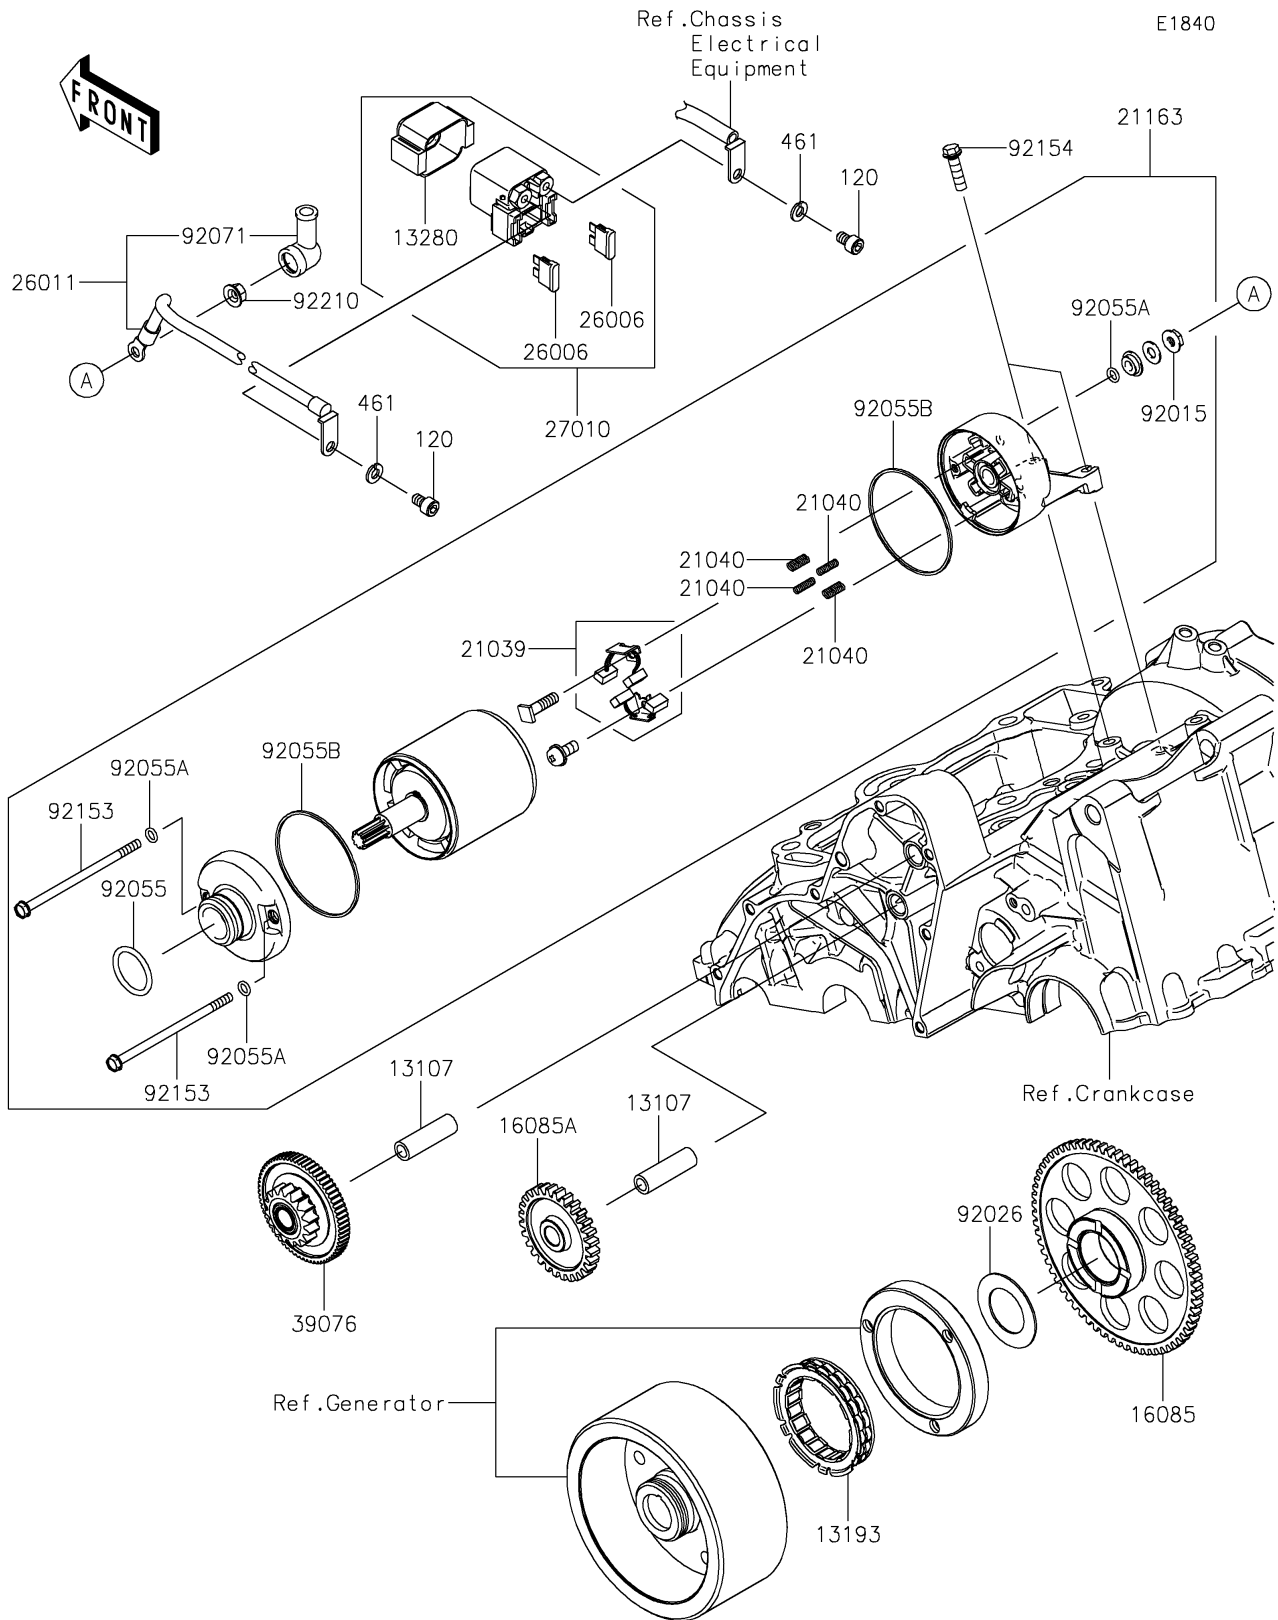

2023 VULCAN® S

PARTS DIAGRAM

Starter Motor

2023 VULCAN® S

PARTS LIST

Starter Motor

ITEM NAME	PART NUMBER	QUANTITY
SHAFT,IDLE GEAR (Ref # 13107)	13107-1106	2
CLUTCH-ASSY-ONEWAY (Ref # 13193)	13193-0006	1
HOLDER (Ref # 13280)	13280-0710	1
GEAR,67T (Ref # 16085)	16085-0076	1
GEAR,IDLE,28T (Ref # 16085A)	16085-0148	1
BRUSH,CARBON (Ref # 21039)	21039-0004	1
SPRING-BRUSH (Ref # 21040)	21040-0003	4
STARTER-ELECTRIC (Ref # 21163)	21163-0040	1
FUSE,BLADE,30A,GREEN (Ref # 26006)	26006-1006	2
WIRE-LEAD (Ref # 26011)	26011-0859	1
SWITCH,MAGNETIC (Ref # 27010)	27010-0709	1
LIMITER,16T&66T (Ref # 39076)	39076-0034	1
NUT,STARTER MOTOR (Ref # 92015)	92015-1476	1
SPACER,29.1X47.5X1.2 (Ref # 92026)	92026-087	1
RING-O (Ref # 92055)	92055-1276	1
RING-O,4.5X2.0 (Ref # 92055A)	92055-1370	3
RING-O,STARTER MOTOR (Ref # 92055B)	92055-1381	2
GROMMET (Ref # 92071)	92071-0024	1
BOLT (Ref # 92153)	92153-1783	2
BOLT,FLANGED,6X22 (Ref # 92154)	92154-0504	2
NUT,6MM (Ref # 92210)	92210-0188	1
BOLT-SOCKET,6X10 (Ref # 120)	120CB0610	2
WASHER-SPRING,6MM (Ref # 461)	461DB0600	2