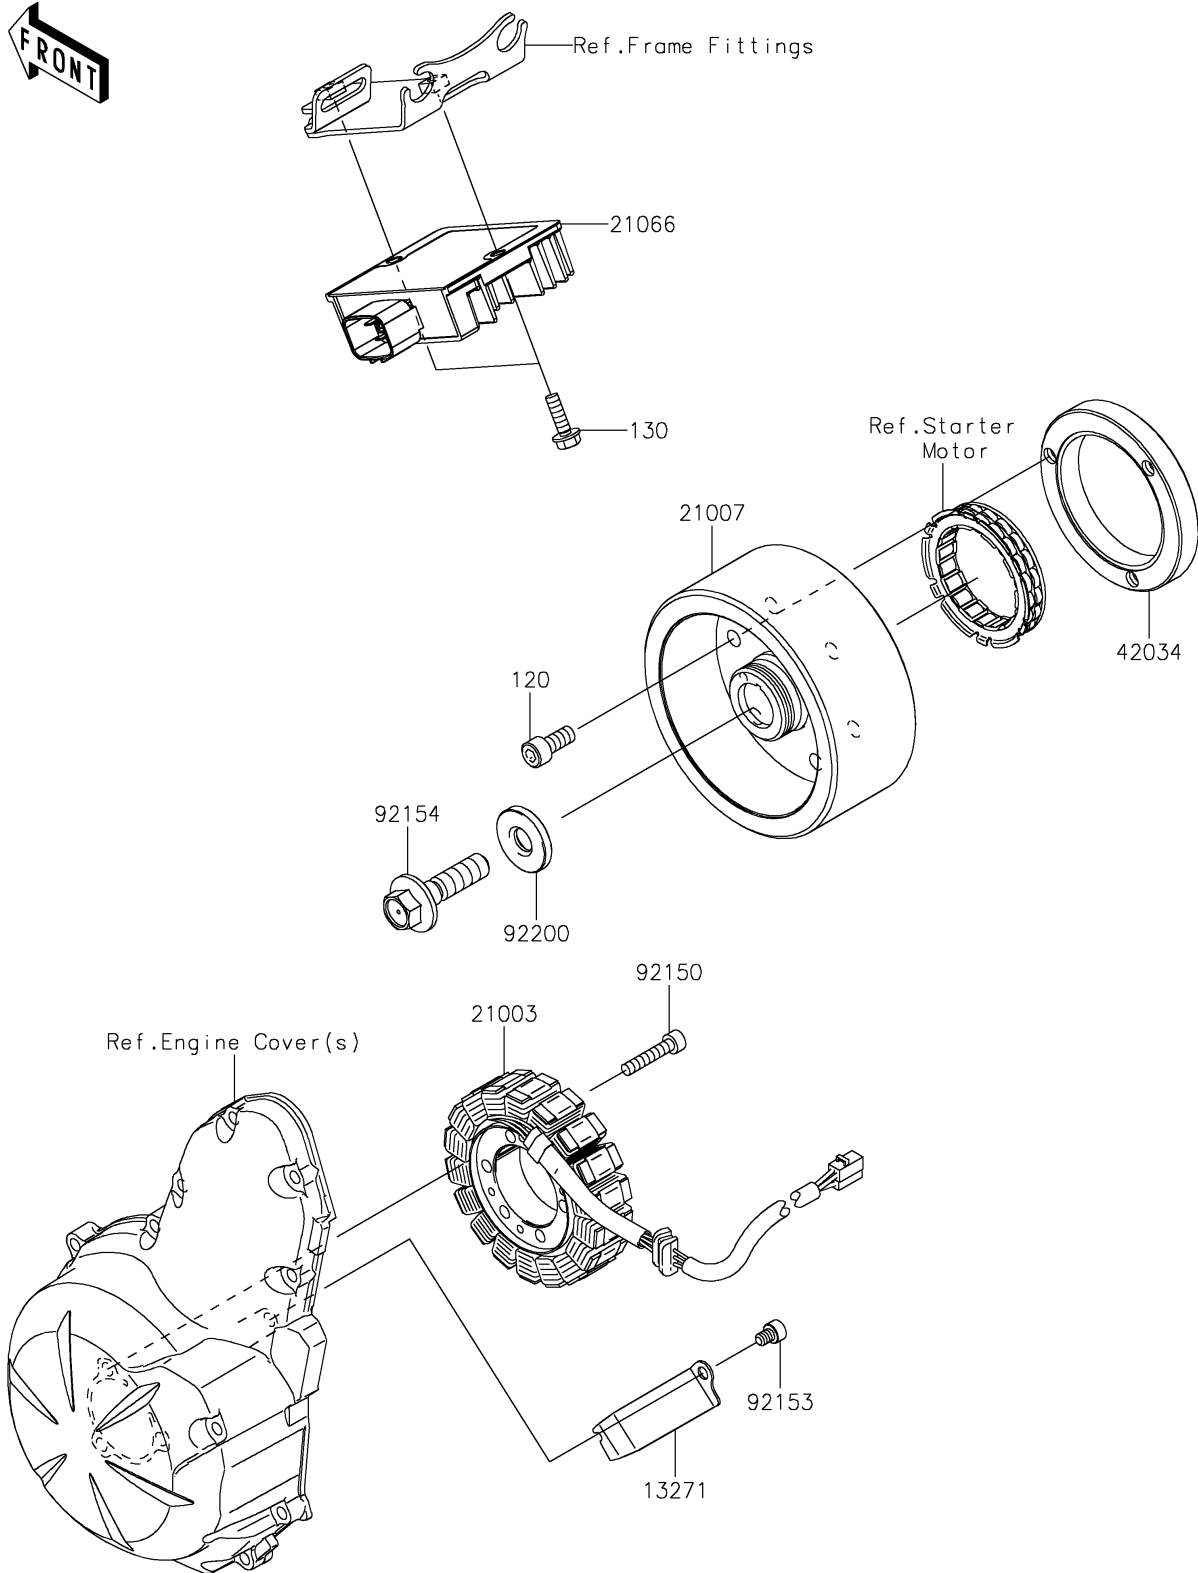

2023 VULCAN® S

PARTS DIAGRAM

Generator

E1810

2023 VULCAN® S

PARTS LIST

Generator

ITEM NAME	PART NUMBER	QUANTITY
PLATE (Ref # 13271)	13271-0952	1
STATOR (Ref # 21003)	21003-0206	1
ROTOR (Ref # 21007)	21007-0601	1
REGULATOR-VOLTAGE (Ref # 21066)	21066-0750	1
COUPLING (Ref # 42034)	42034-1143	1
BOLT,SOCKET,6X30 (Ref # 92150)	92150-1433	3
BOLT,SOCKET,6X8 (Ref # 92153)	92153-1414	1
BOLT,FLANGED,12X45 (Ref # 92154)	92154-1812	1
WASHER,12X33X5 (Ref # 92200)	92200-0220	1
BOLT-SOCKET,8X18 (Ref # 120)	120CA0818	3
BOLT-FLANGED,6X20 (Ref # 130)	130BA0620	2