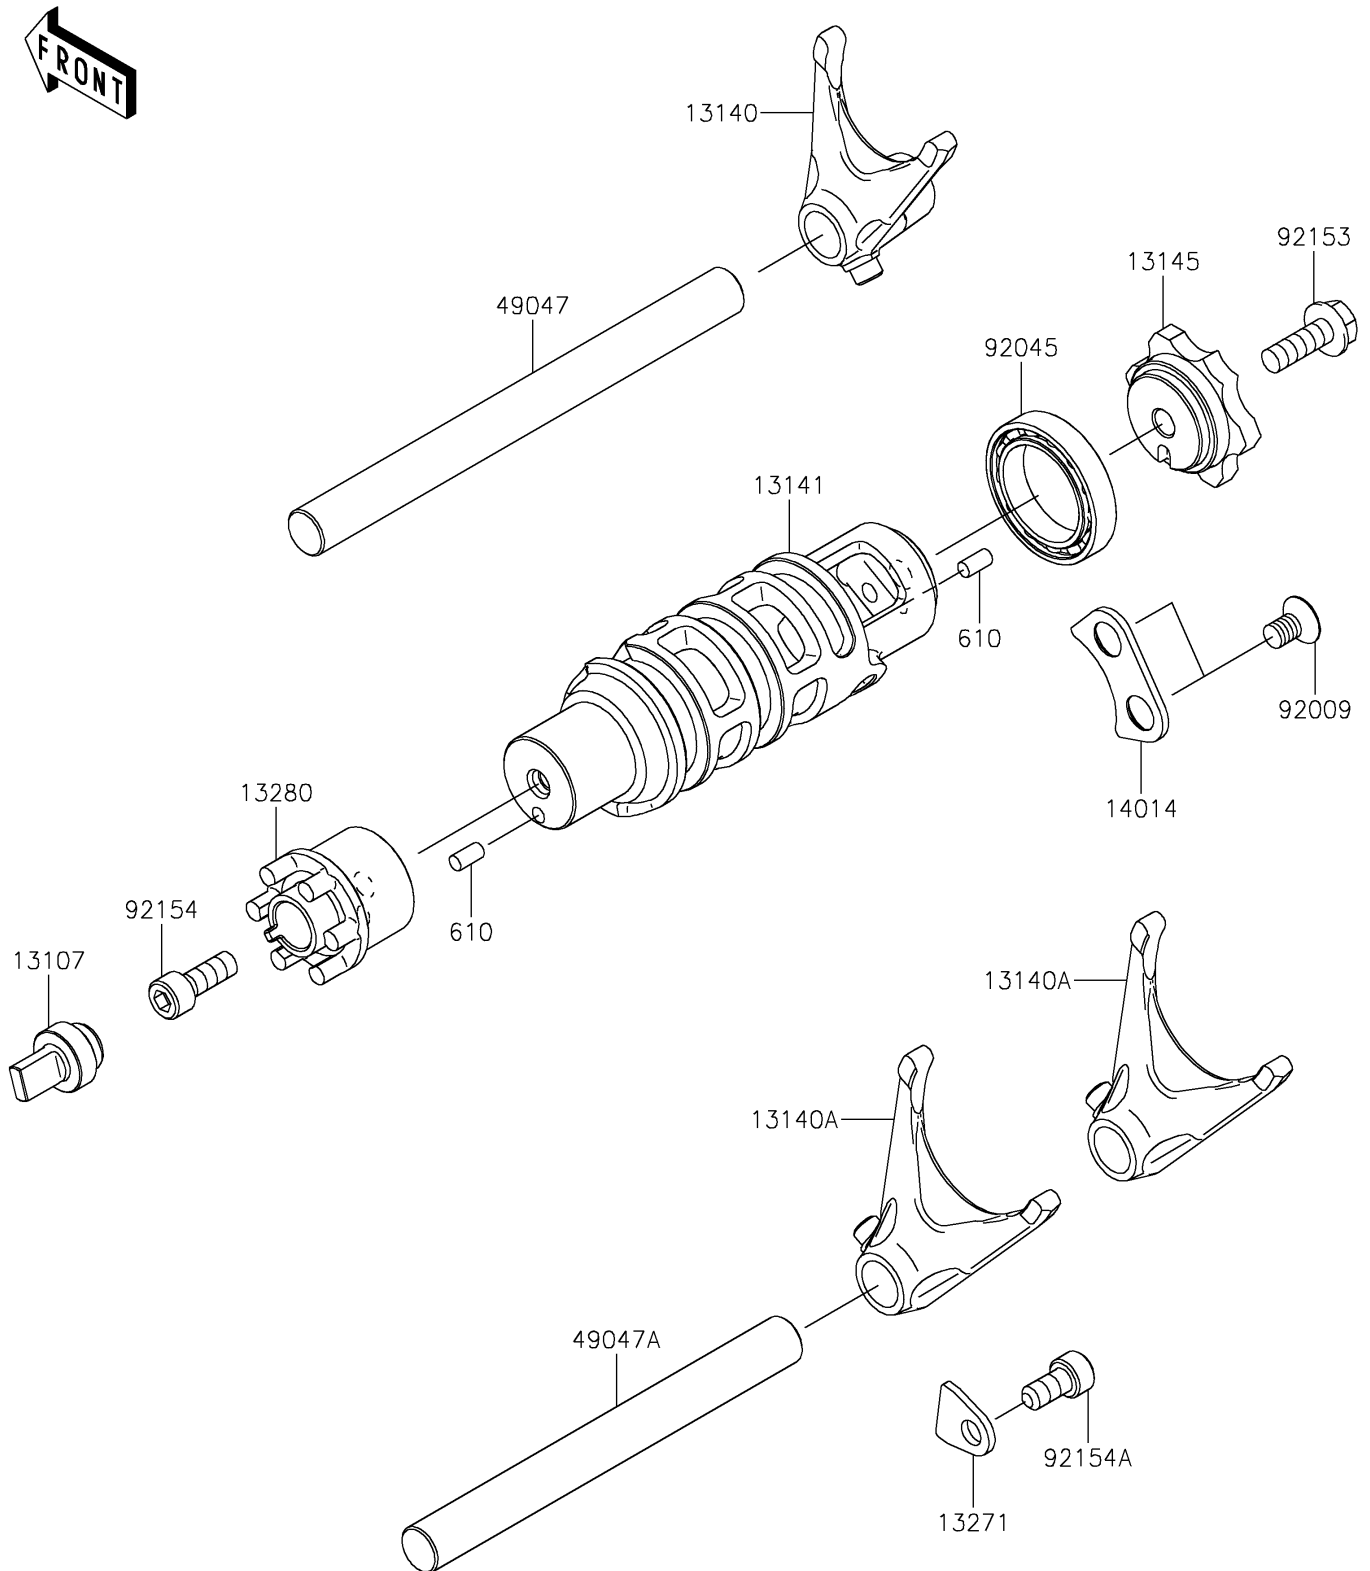

2023 Vulcan® S ABS

PARTS DIAGRAM

Gear Change Drum/Shift Fork(s)

E1362

2023 Vulcan[®] S ABS

PARTS LIST

Gear Change Drum/Shift Fork(s)

ITEM NAME

PART NUMBER

QUANTITY
