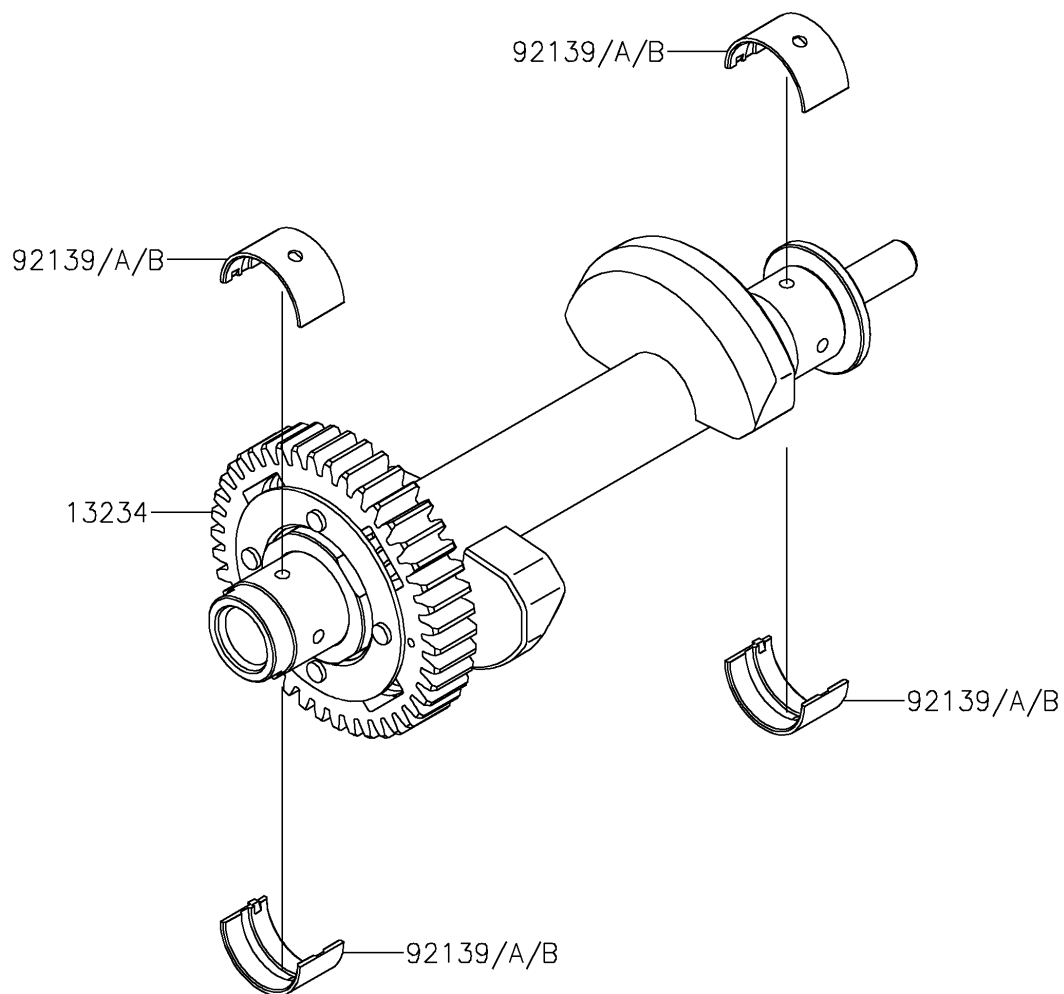

2023 VULCAN® S

PARTS DIAGRAM

Balancer

E1323

2023 VULCAN® S

PARTS LIST

Balancer

ITEM NAME	PART NUMBER	QUANTITY
SHAFT-COMP,BALANCER (Ref # 13234)	13234-0602	1
BUSHING,BALANCER,BLUE (Ref # 92139)	92139-0117	4
BUSHING,BALANCER,BLACK (Ref # 92139A)	92139-0118	AR
BUSHING,BALANCER,BROWN (Ref # 92139B)	92139-0119	AR