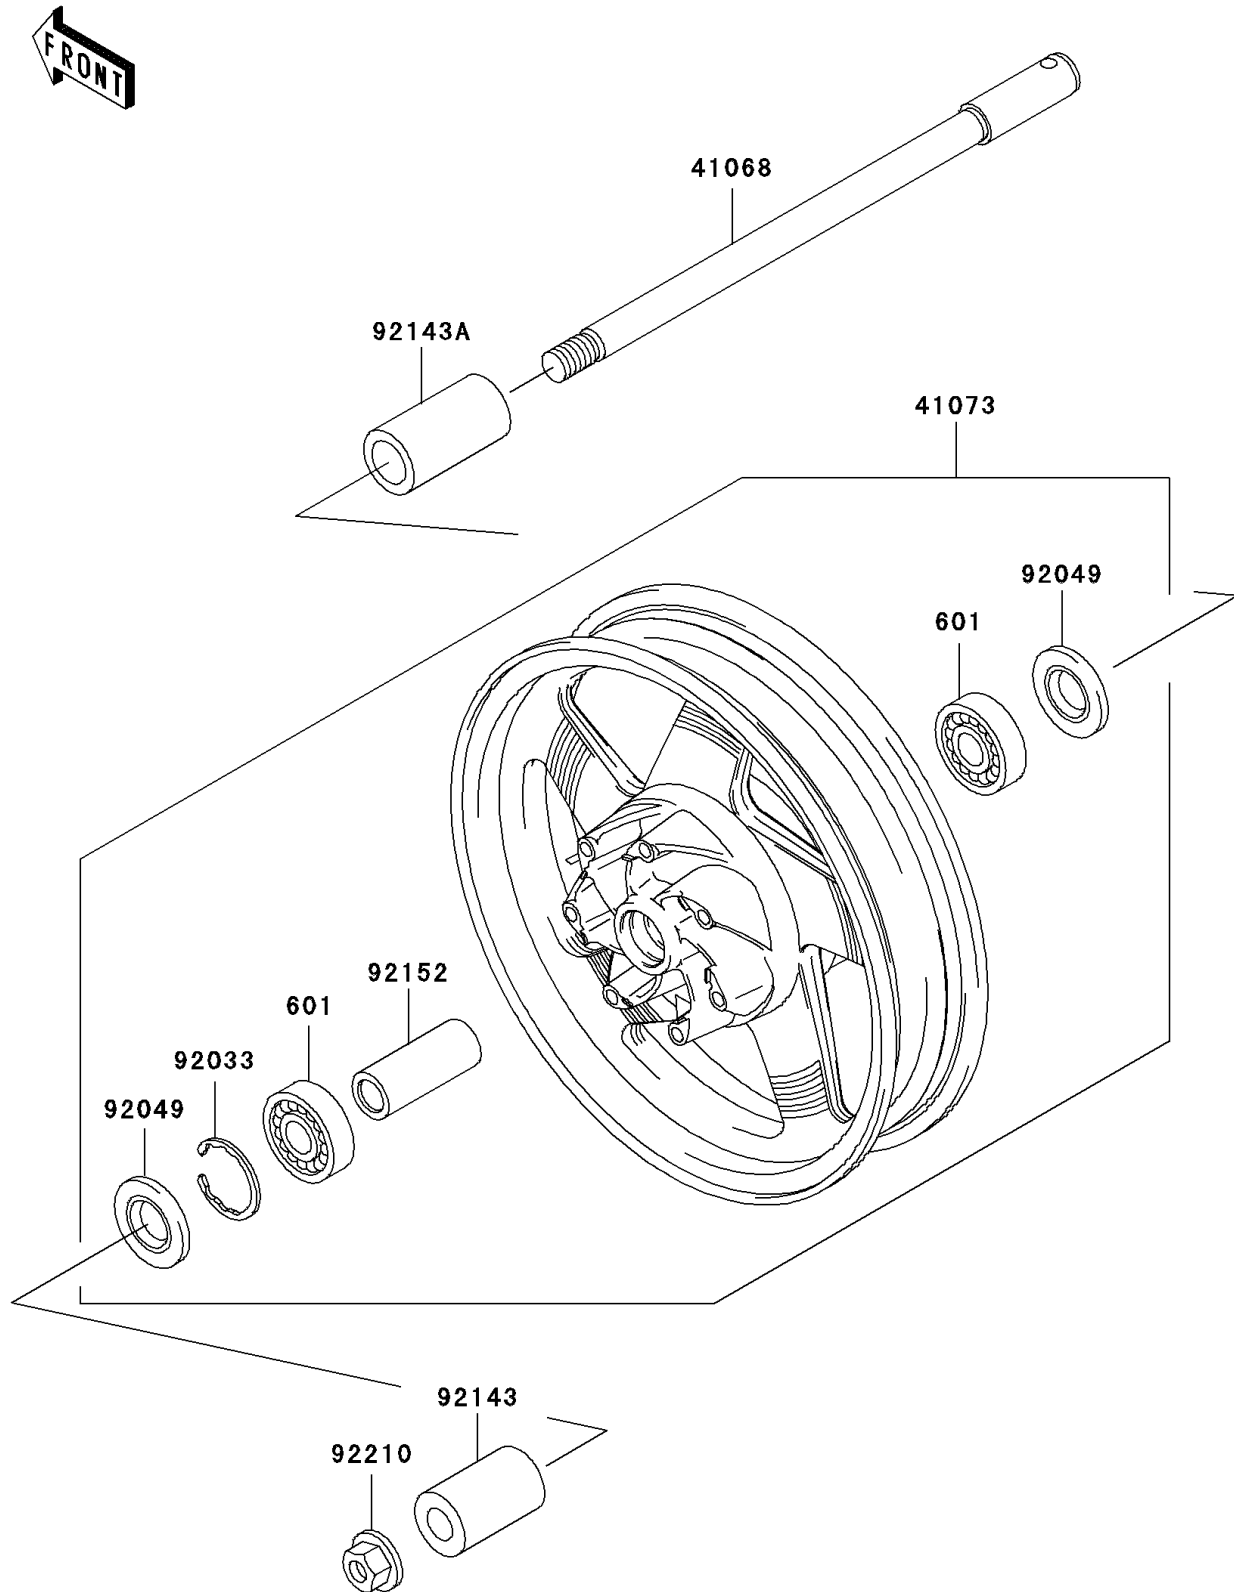

2003 Vulcan 1500 Nomad Fi

PARTS DIAGRAM

Front Wheel

F2230

2003 Vulcan 1500 Nomad Fi

PARTS LIST

Front Wheel

ITEM NAME

PART NUMBER

QUANTITY
