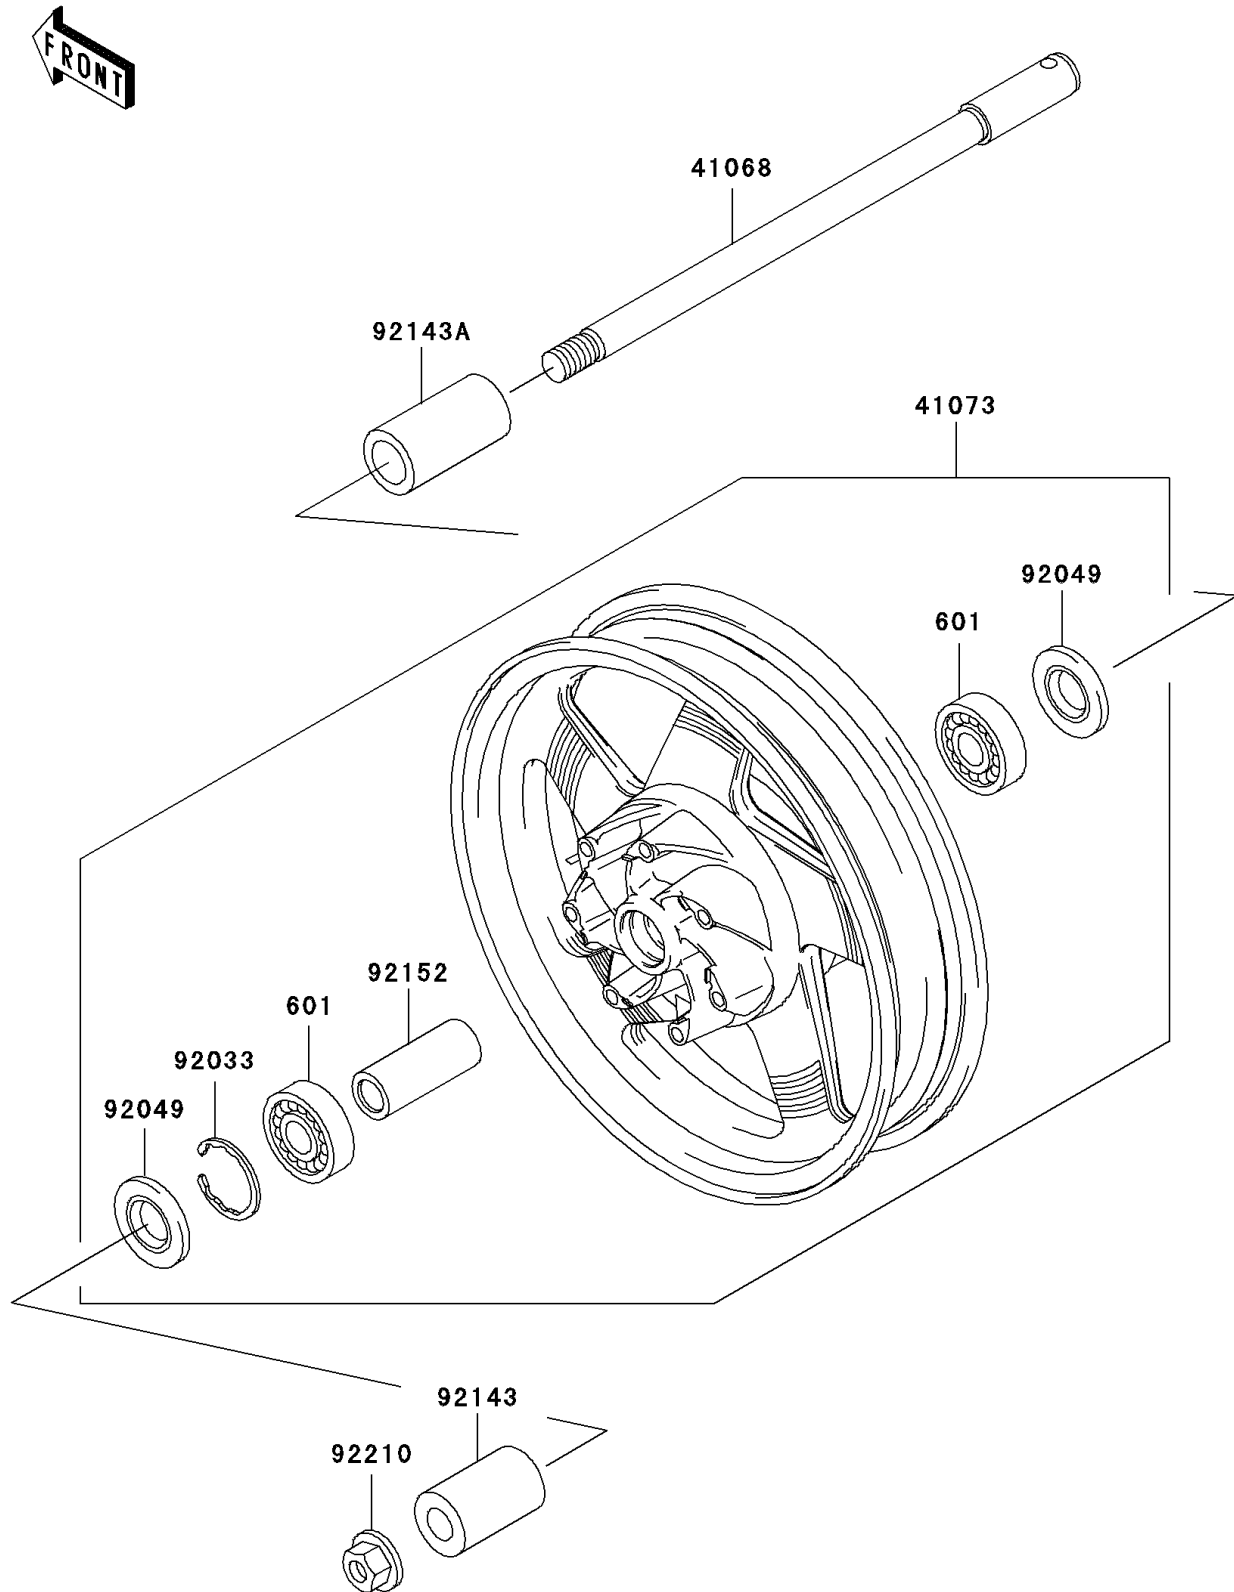

2002 Vulcan 1500 Nomad Fi

PARTS DIAGRAM

Front Wheel

F2230

2002 Vulcan 1500 Nomad Fi

PARTS LIST

Front Wheel

ITEM NAME

PART NUMBER

QUANTITY
