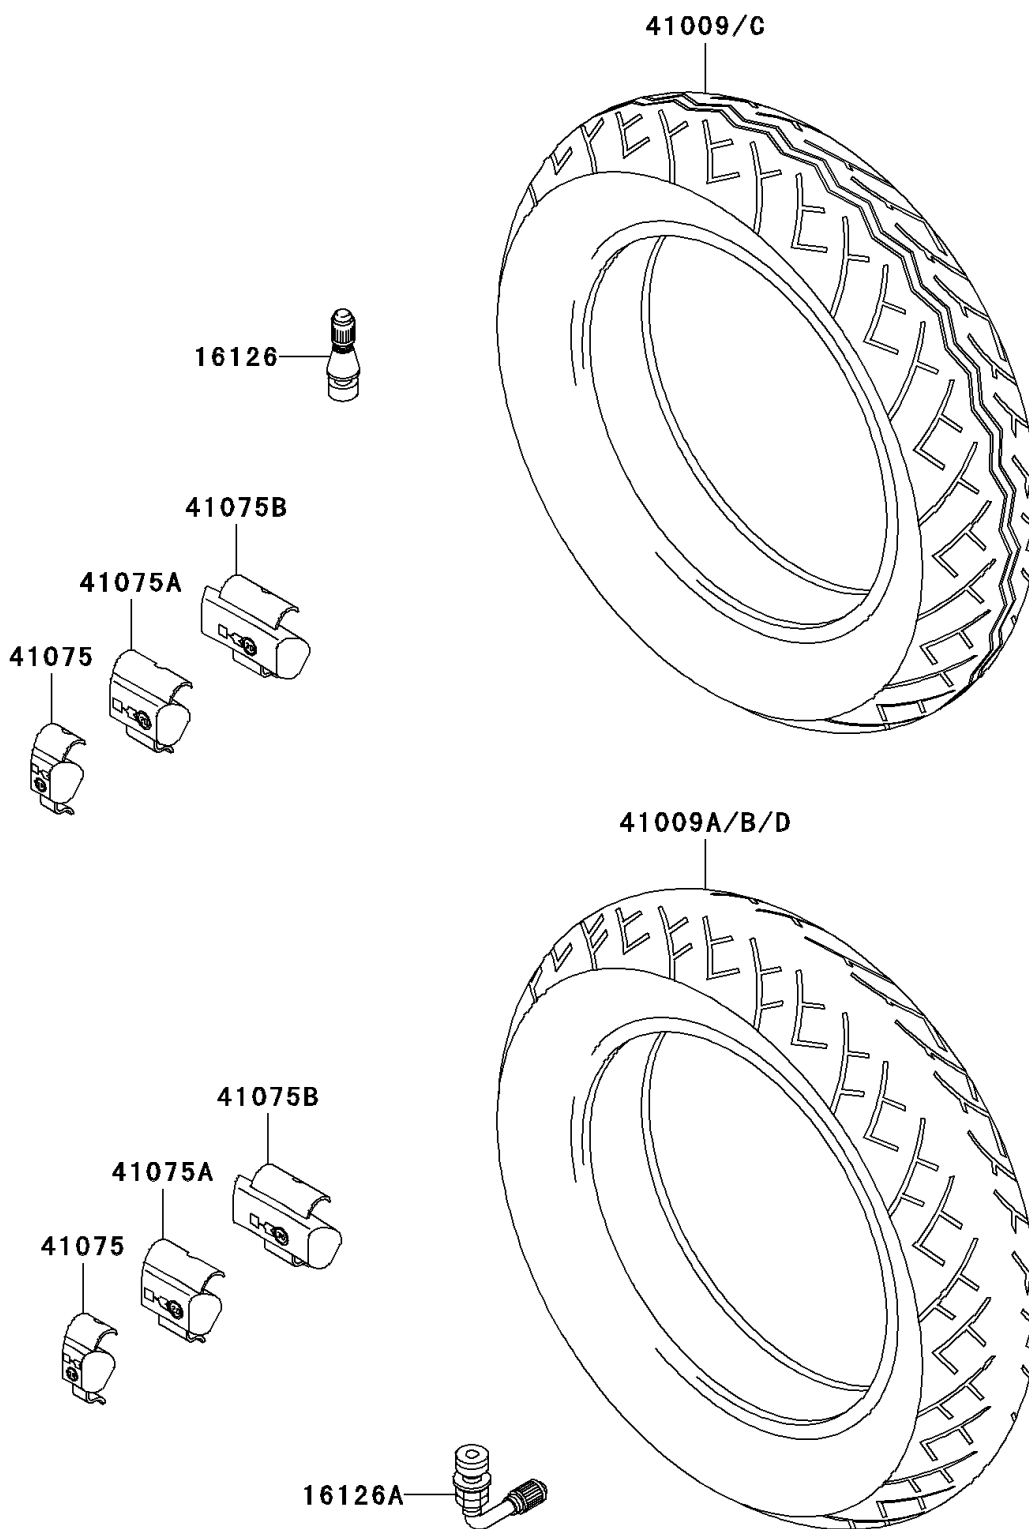

2003 Vulcan 1500 Nomad Fi

Kawasaki

Let the Good Times Roll®

PARTS DIAGRAM

Tires

F2210

2003 Vulcan 1500 Nomad Fi

PARTS LIST

Tires

ITEM NAME

PART NUMBER

QUANTITY
