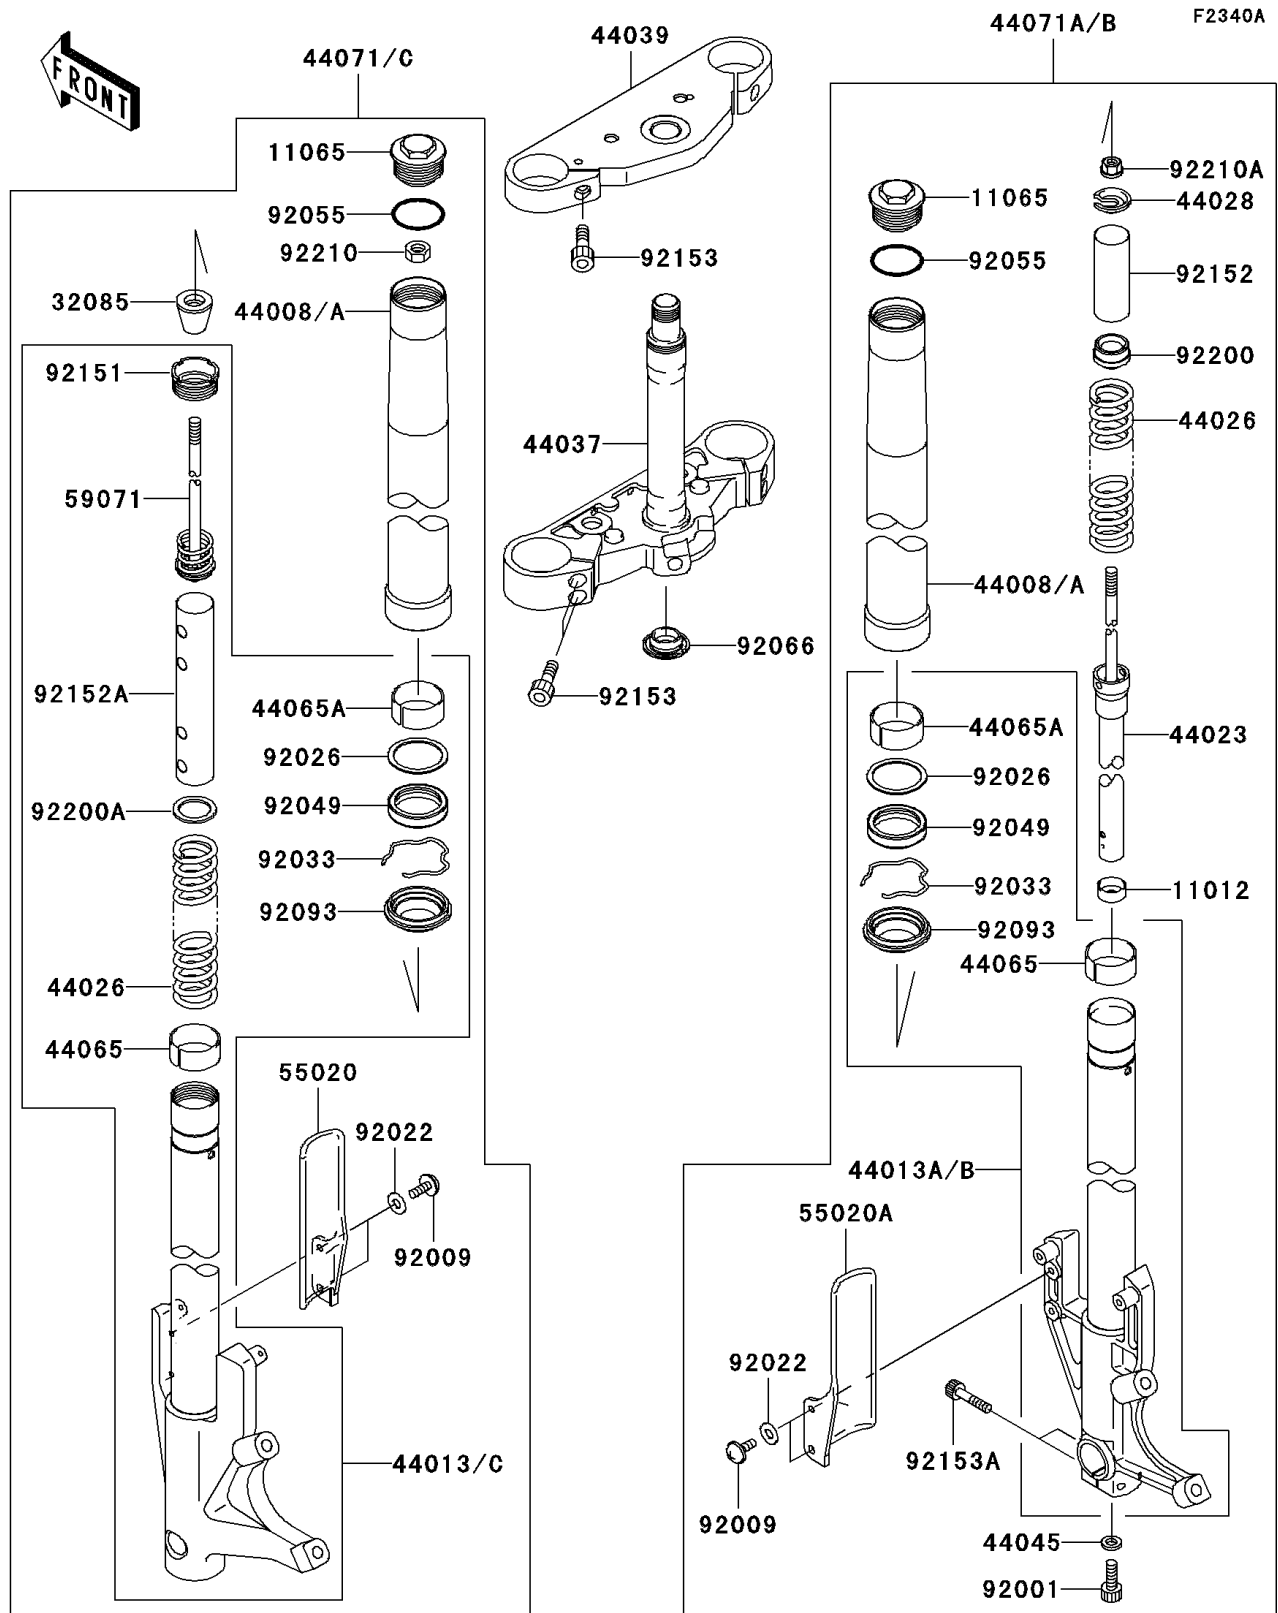

## PARTS DIAGRAM

### Front Fork(B7F/B7FA/B8A/B8FA)

# 2007 Vulcan 1600 Mean Streak

## PARTS LIST

Front Fork(B7F/B7FA/B8A/B8FA)

**ITEM NAME**

**PART NUMBER**

**QUANTITY**

---