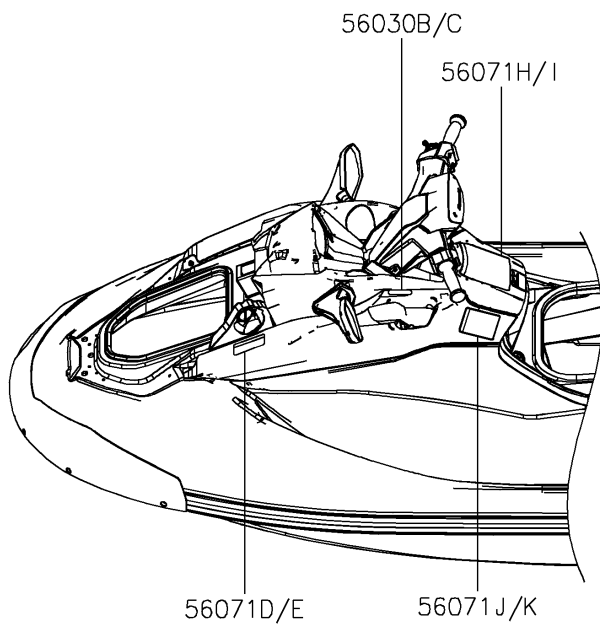

2022 JET SKI® STX® 160

PARTS DIAGRAM

Labels

F3183

2022 JET SKI® STX® 160

PARTS LIST

Labels

ITEM NAME	PART NUMBER	QUANTITY
LABEL,FIRE EXTINGUISHER (Ref # 56030)	56030-3755	1
LABEL,REVERSE (Ref # 56030B)	56030-3815	1
LABEL-WARNING,RIGHTING (Ref # 56071)	56071-0398	1
LABEL-WARNING,GRAB,HANDLE,STEP (Ref # 56071B)	56071-0402	1
LABEL-WARNING,FUEL SUPPLY (Ref # 56071D)	56071-0424	1
LABEL-WARNING,RIDER SAFETY (Ref # 56071F)	56071-0843	1
LABEL-WARNING,HELM (Ref # 56071H)	56071-0846	1
LABEL-WARNING,READ AND FOLLOW (Ref # 56071J)	56071-0880	1
LABEL-WARNING,REBOARDING (Ref # 56071L)	56071-0904	1