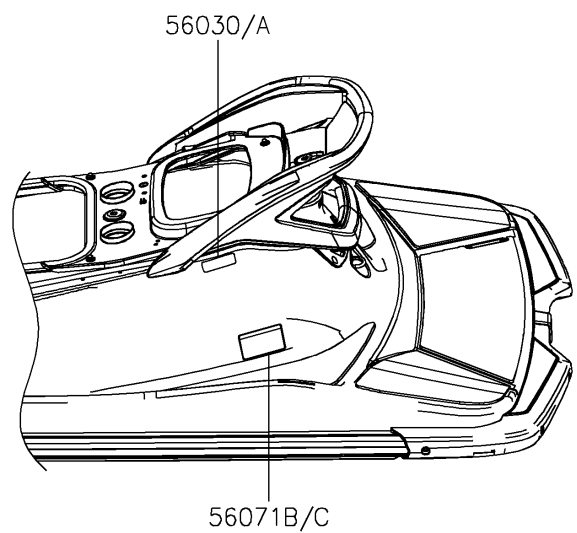

2022 JET SKI® STX® 160

PARTS DIAGRAM

Labels

F3183

2022 JET SKI® STX® 160

PARTS LIST

Labels

ITEM NAME	PART NUMBER	QUANTITY
LABEL,FIRE EXTINGUISHER (Ref # 56030)	56030-3755	1
LABEL,REVERSE (Ref # 56030B)	56030-3815	1
LABEL-WARNING,RIGHTING (Ref # 56071)	56071-0398	1
LABEL-WARNING,GRAB,HANDLE,STEP (Ref # 56071B)	56071-0402	1
LABEL-WARNING,FUEL SUPPLY (Ref # 56071D)	56071-0424	1
LABEL-WARNING,RIDER SAFETY (Ref # 56071F)	56071-0843	1
LABEL-WARNING,HELM (Ref # 56071H)	56071-0846	1
LABEL-WARNING,READ AND FOLLOW (Ref # 56071J)	56071-0880	1
LABEL-WARNING,REBOARDING (Ref # 56071L)	56071-0904	1