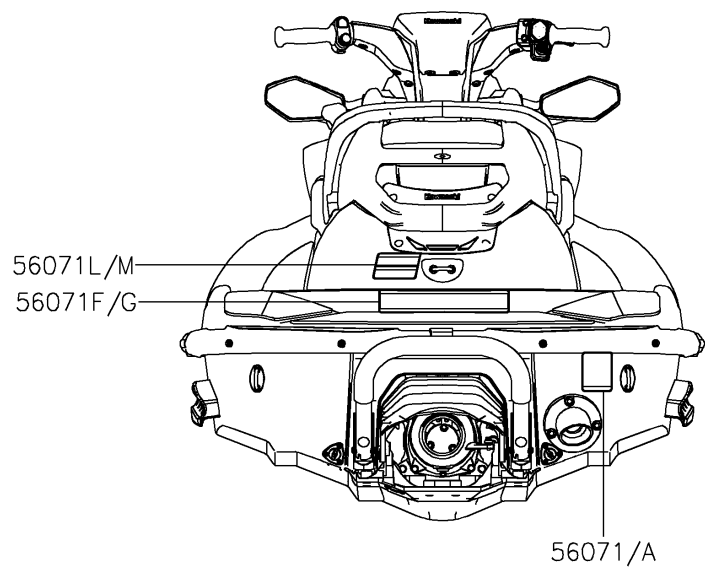

2022 JET SKI® STX® 160

PARTS DIAGRAM

Labels

F3183

2022 JET SKI® STX® 160

PARTS LIST

Labels

ITEM NAME	PART NUMBER	QUANTITY
LABEL,FIRE EXTINGUISHER (Ref # 56030)	56030-3755	1
LABEL,REVERSE (Ref # 56030B)	56030-3815	1
LABEL-WARNING,RIGHTING (Ref # 56071)	56071-0398	1
LABEL-WARNING,GRAB,HANDLE,STEP (Ref # 56071B)	56071-0402	1
LABEL-WARNING,FUEL SUPPLY (Ref # 56071D)	56071-0424	1
LABEL-WARNING,RIDER SAFETY (Ref # 56071F)	56071-0843	1
LABEL-WARNING,HELM (Ref # 56071H)	56071-0846	1
LABEL-WARNING,READ AND FOLLOW (Ref # 56071J)	56071-0880	1
LABEL-WARNING,REBOARDING (Ref # 56071L)	56071-0904	1