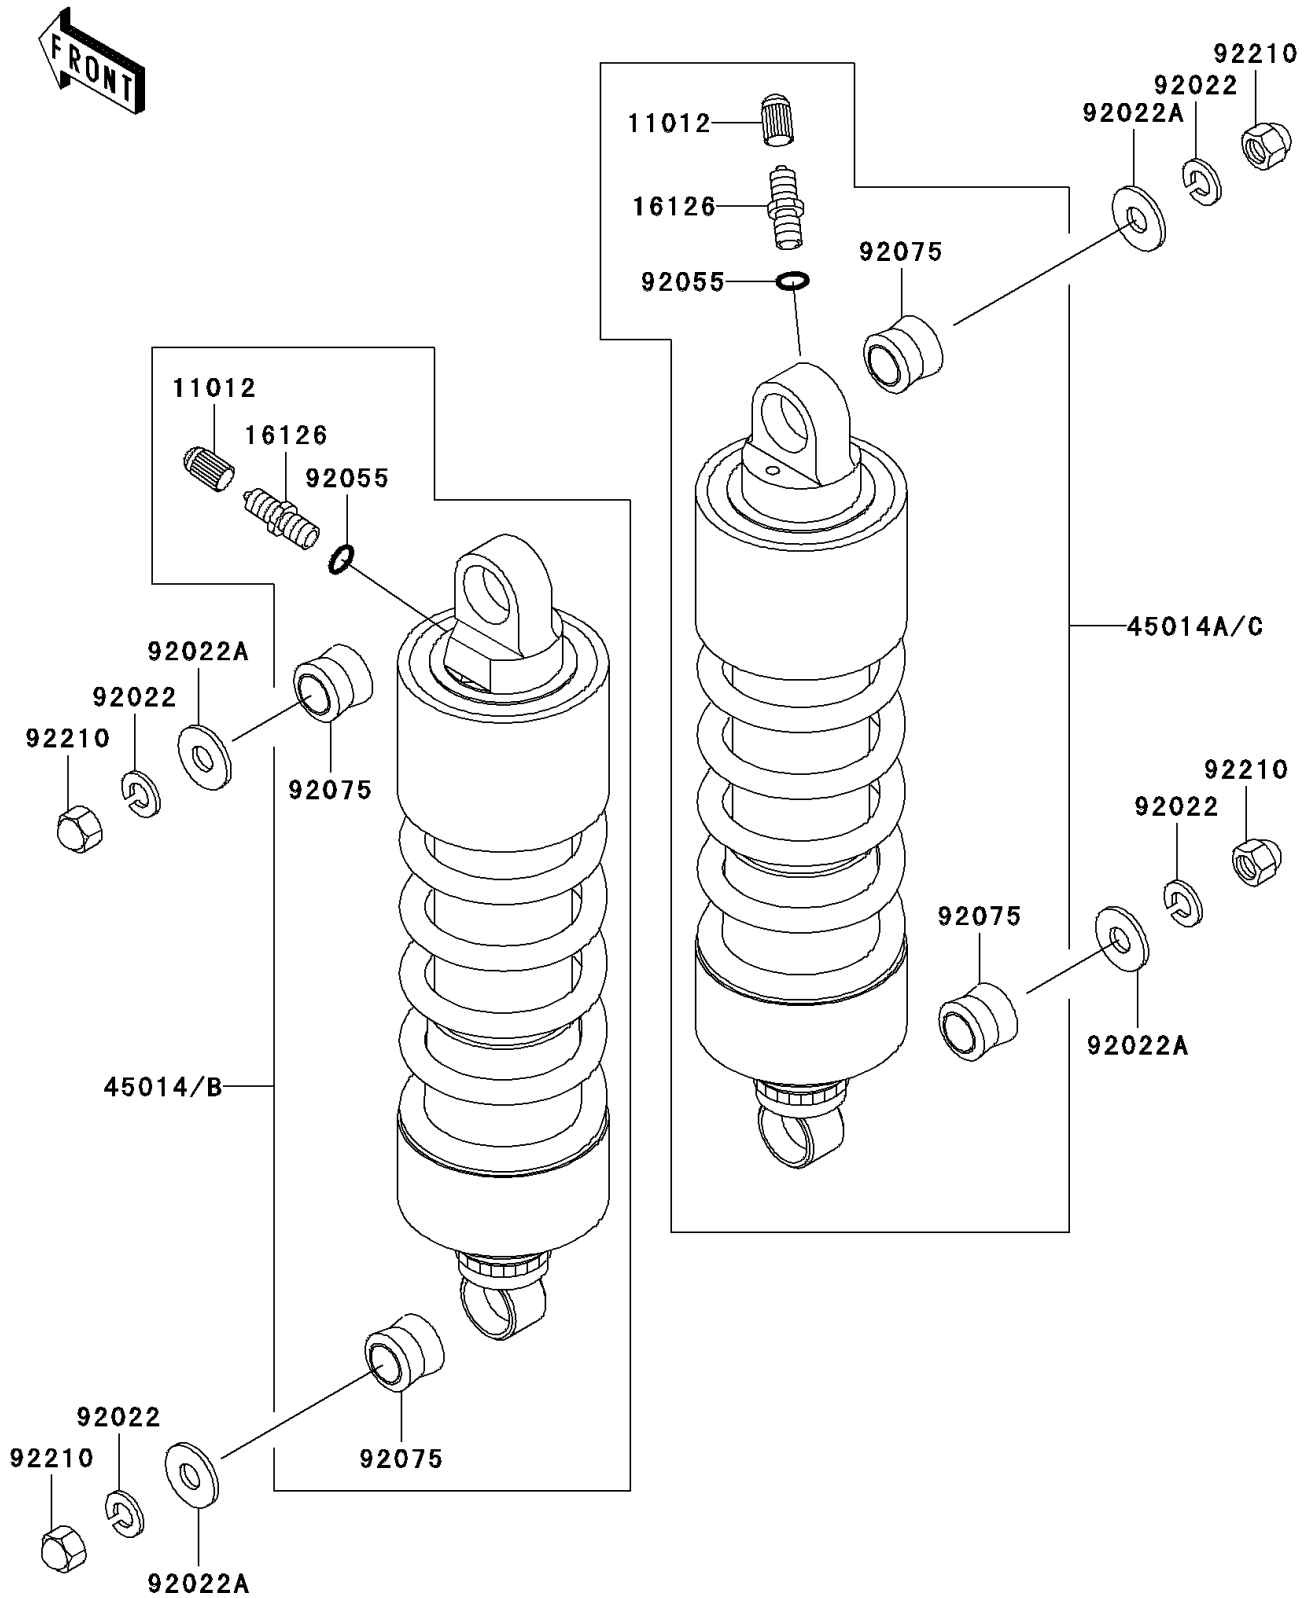

2003 Vulcan 1500 Nomad Fi

PARTS DIAGRAM

Suspension/Shock Absorber

F2151

2003 Vulcan 1500 Nomad Fi

PARTS LIST

Suspension/Shock Absorber

ITEM NAME

PART NUMBER

QUANTITY
