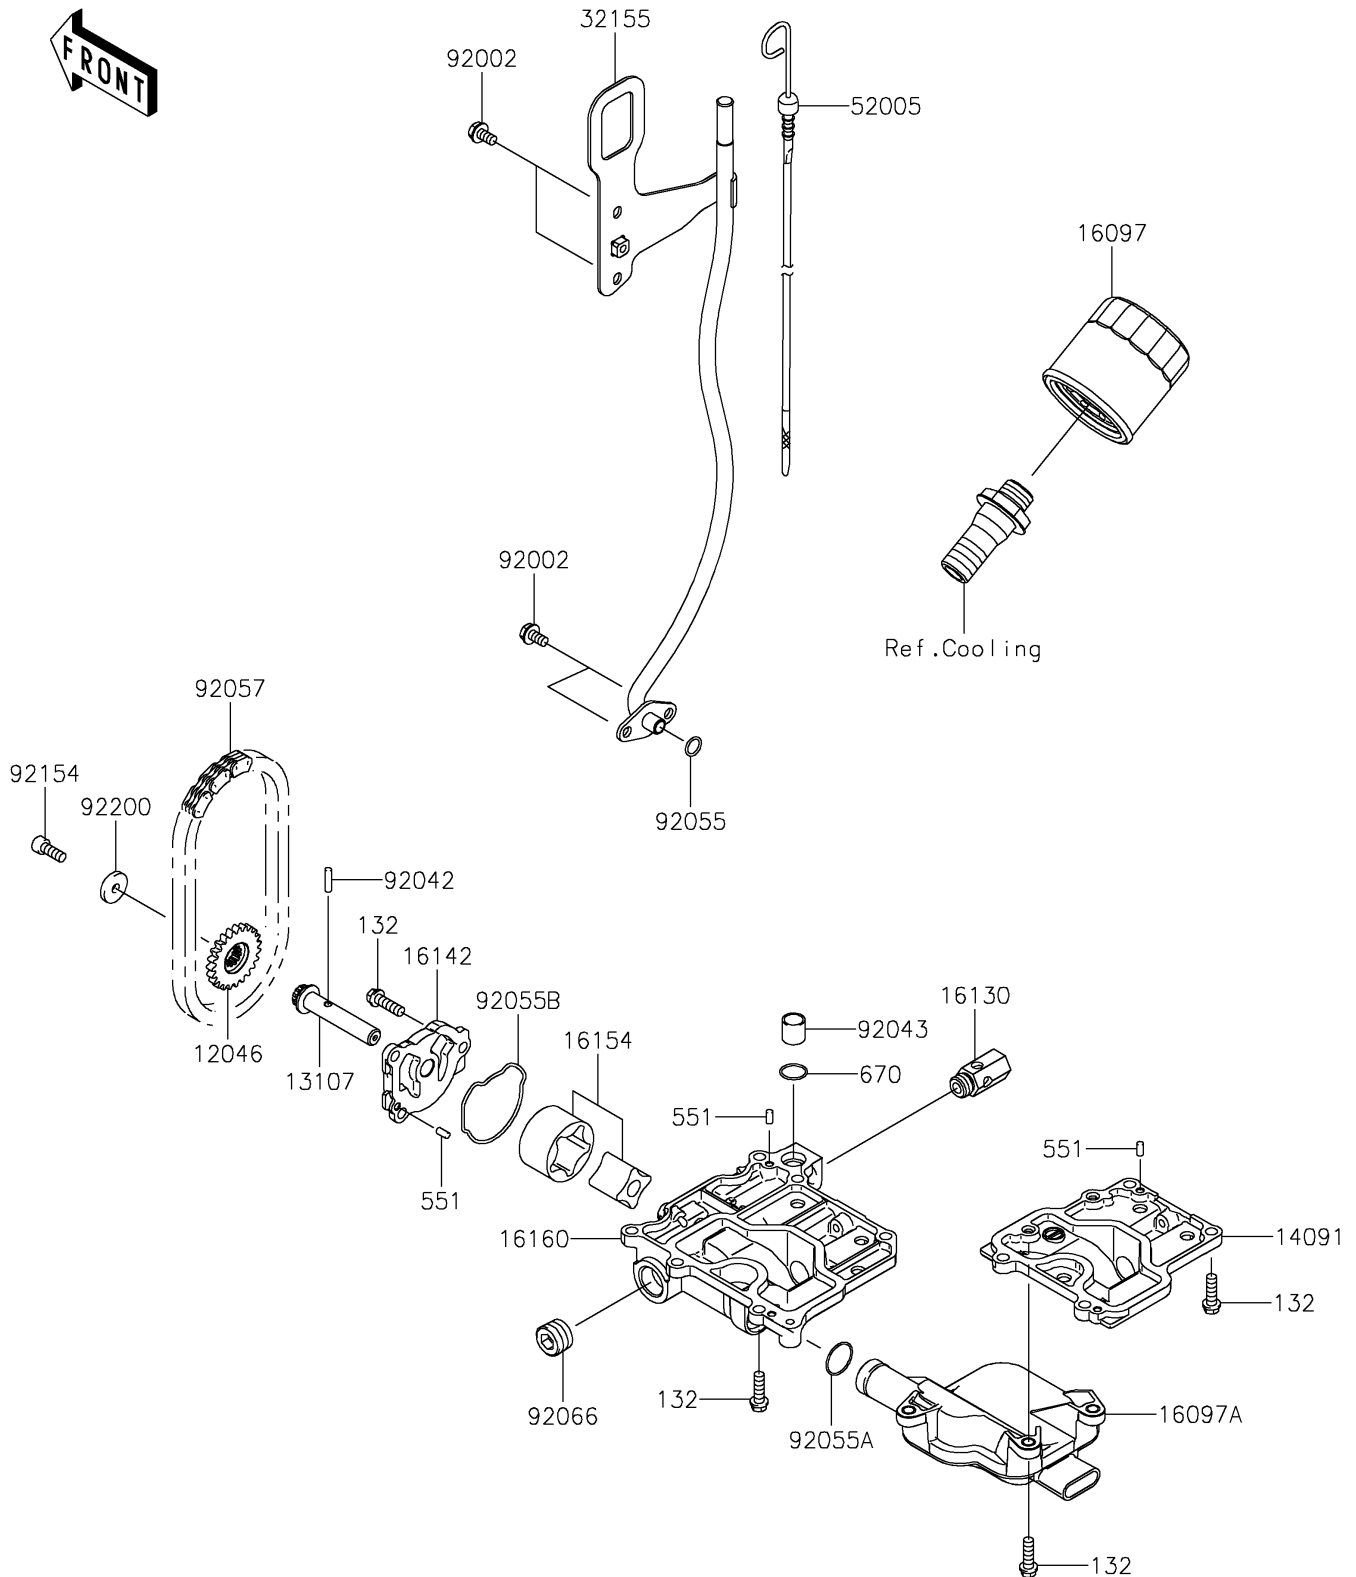

2023 JET SKI® STX® 160

PARTS DIAGRAM

Oil Pump

E1710

2023 JET SKI® STX® 160

PARTS LIST

Oil Pump

ITEM NAME

PART NUMBER

QUANTITY
