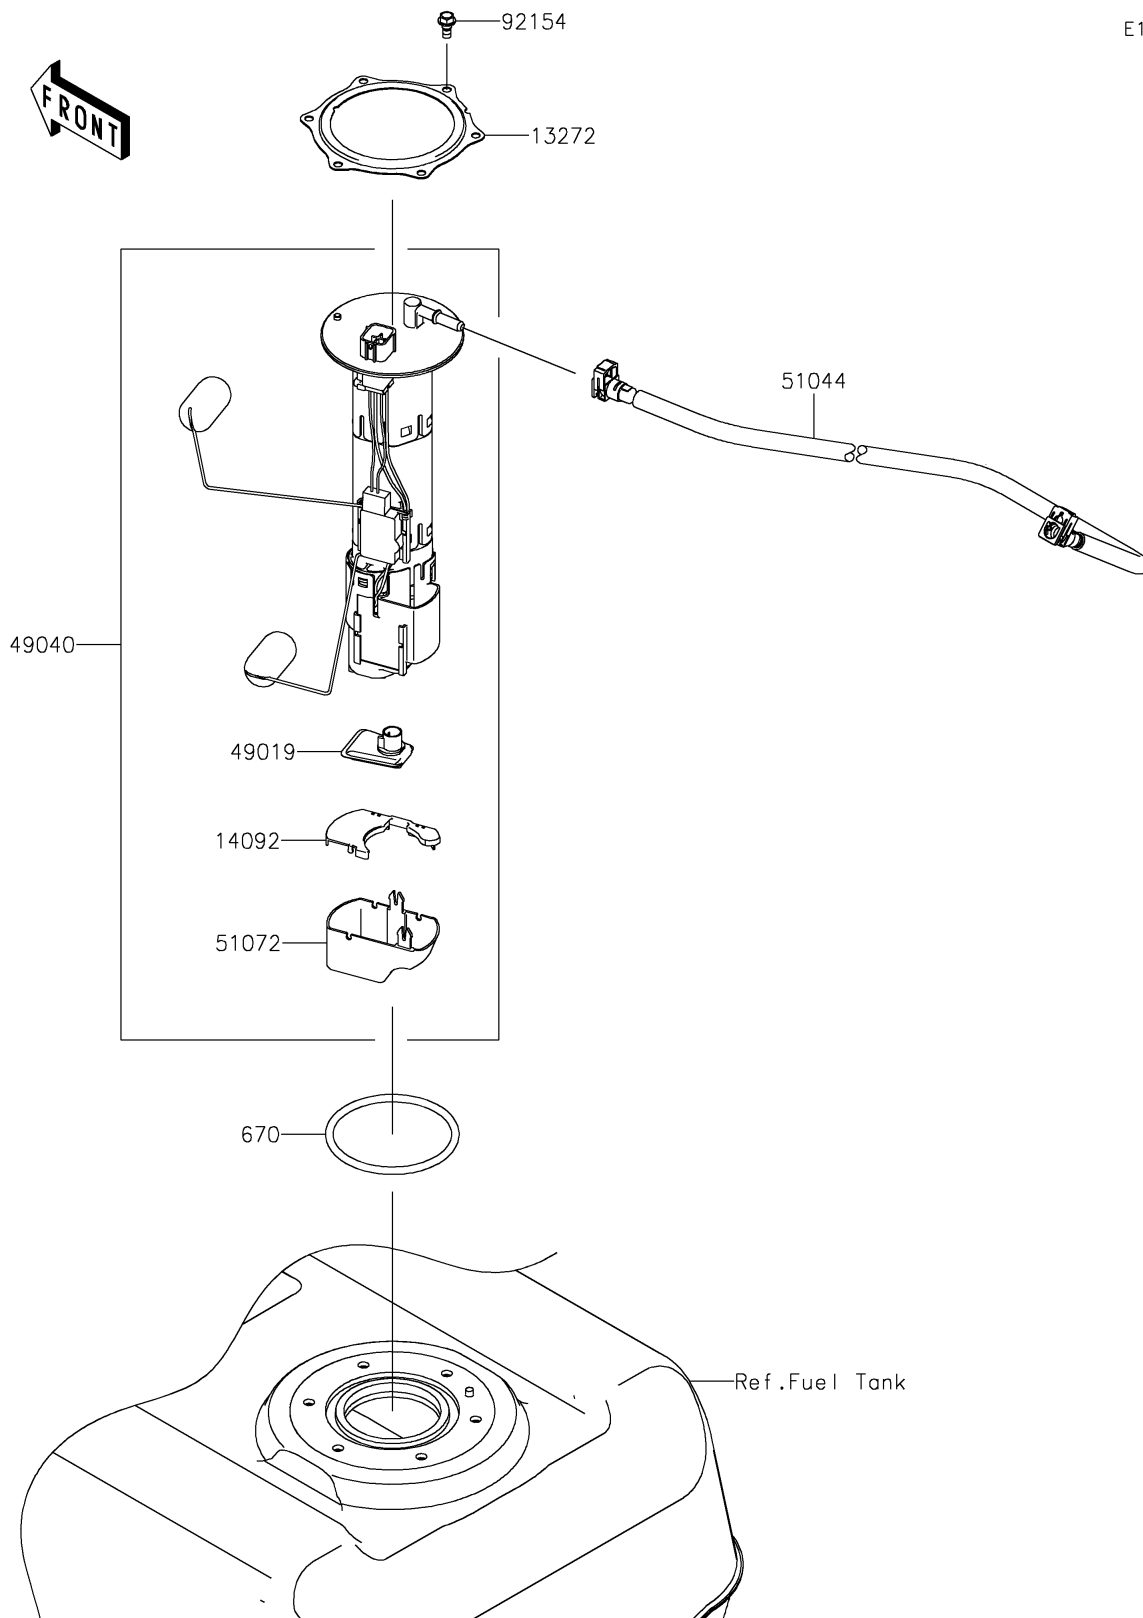

2022 JET SKI® STX® 160

PARTS DIAGRAM

Fuel Pump

E1520

2022 JET SKI® STX® 160

PARTS LIST

Fuel Pump

ITEM NAME	PART NUMBER	QUANTITY
PLATE (Ref # 13272)	13272-2589	1
COVER (Ref # 14092)	14092-1044	1
FILTER-FUEL (Ref # 49019)	49019-0013	1
PUMP-FUEL (Ref # 49040)	49040-0787	1
TUBE-ASSY (Ref # 51044)	51044-0914	1
CHAMBER-FUEL (Ref # 51072)	51072-0003	1
BOLT,FUEL PUMP (Ref # 92154)	92154-3856	6
O RING (Ref # 670)	670E5090	1