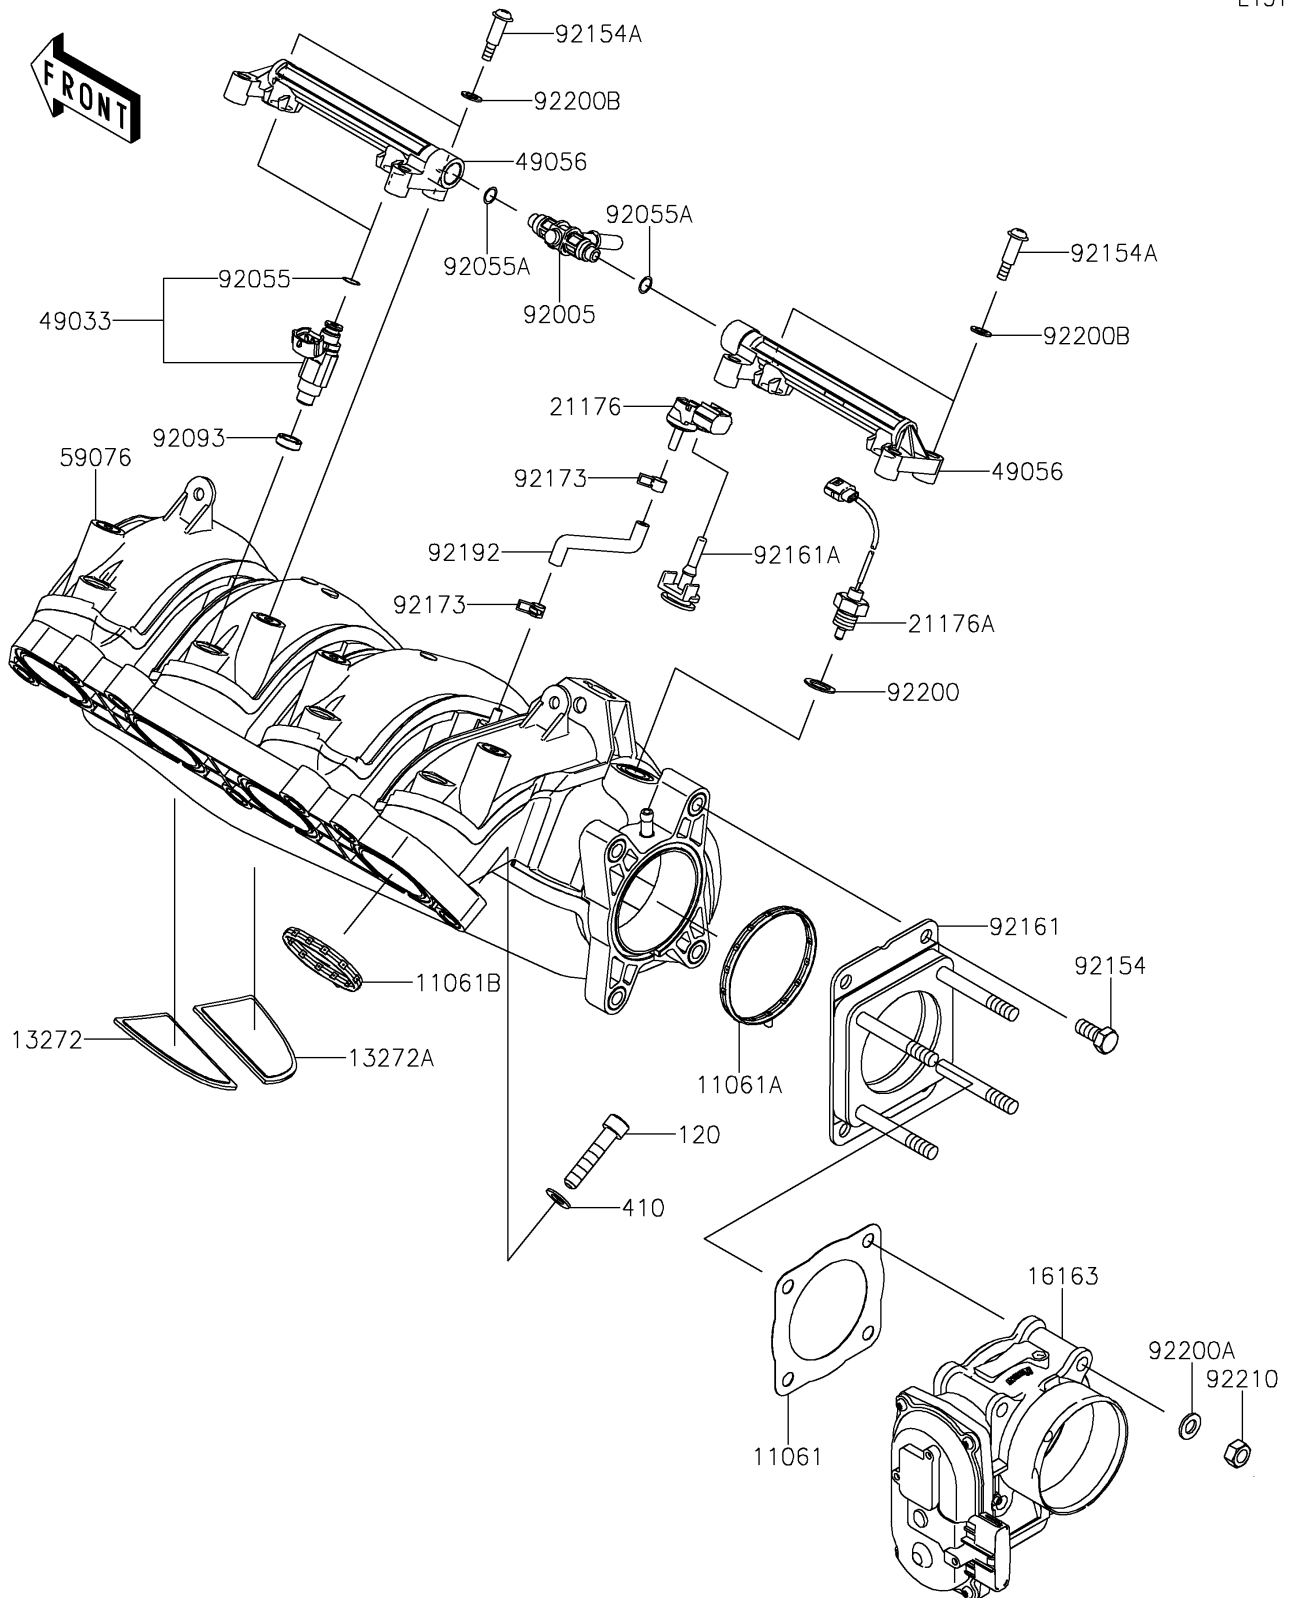

2022 JET SKI® STX® 160

PARTS DIAGRAM

Throttle

E1510

2022 JET SKI® STX® 160

Kawasaki

Let the Good Times Roll®

PARTS LIST

Throttle

ITEM NAME	PART NUMBER	QUANTITY
GASKET,THROTTLE (Ref # 11061)	11061-0824	1
GASKET,MANIFOLD (Ref # 11061A)	11061-3766	1
GASKET,THROTTLE (Ref # 11061B)	11061-3767	4
PLATE (Ref # 13272)	13272-2956	1
PLATE (Ref # 13272A)	13272-2957	1
THROTTLE-ASSY (Ref # 16163)	16163-1145	1
SENSOR,PRESSURE (Ref # 21176)	21176-0906	1
SENSOR,AIR TEMPERATURE (Ref # 21176A)	21176-3767	1
NOZZLE-INJECTION (Ref # 49033)	49033-3707	4
PIPE-INJECTION,FUEL (Ref # 49056)	49056-3705	2
MANIFOLD-INTAKE (Ref # 59076)	59076-0006	1
FITTING,FUEL PIPE (Ref # 92005)	92005-3766	1
RING-O,INJECTION NOZZLE (Ref # 92055)	92055-1622	4
RING-O (Ref # 92055A)	92055-3782	2
SEAL (Ref # 92093)	92093-0127	4
BOLT (Ref # 92154)	92154-1389	4
BOLT (Ref # 92154A)	92154-3713	4
DAMPER (Ref # 92161)	92161-1635	1
DAMPER (Ref # 92161A)	92161-3796	1
CLAMP (Ref # 92173)	92173-3702	2
TUBE (Ref # 92192)	92192-1361	1
WASHER,12X18X1 (Ref # 92200)	92200-0712	1
WASHER (Ref # 92200A)	92200-3806	4
WASHER (Ref # 92200B)	92200-3807	4
NUT (Ref # 92210)	92210-0897	4
BOLT-SOCKET,8X40 (Ref # 120)	120CC0840	7
WASHER-PLAIN-SMALL,8MM (Ref # 410)	410S0800	7