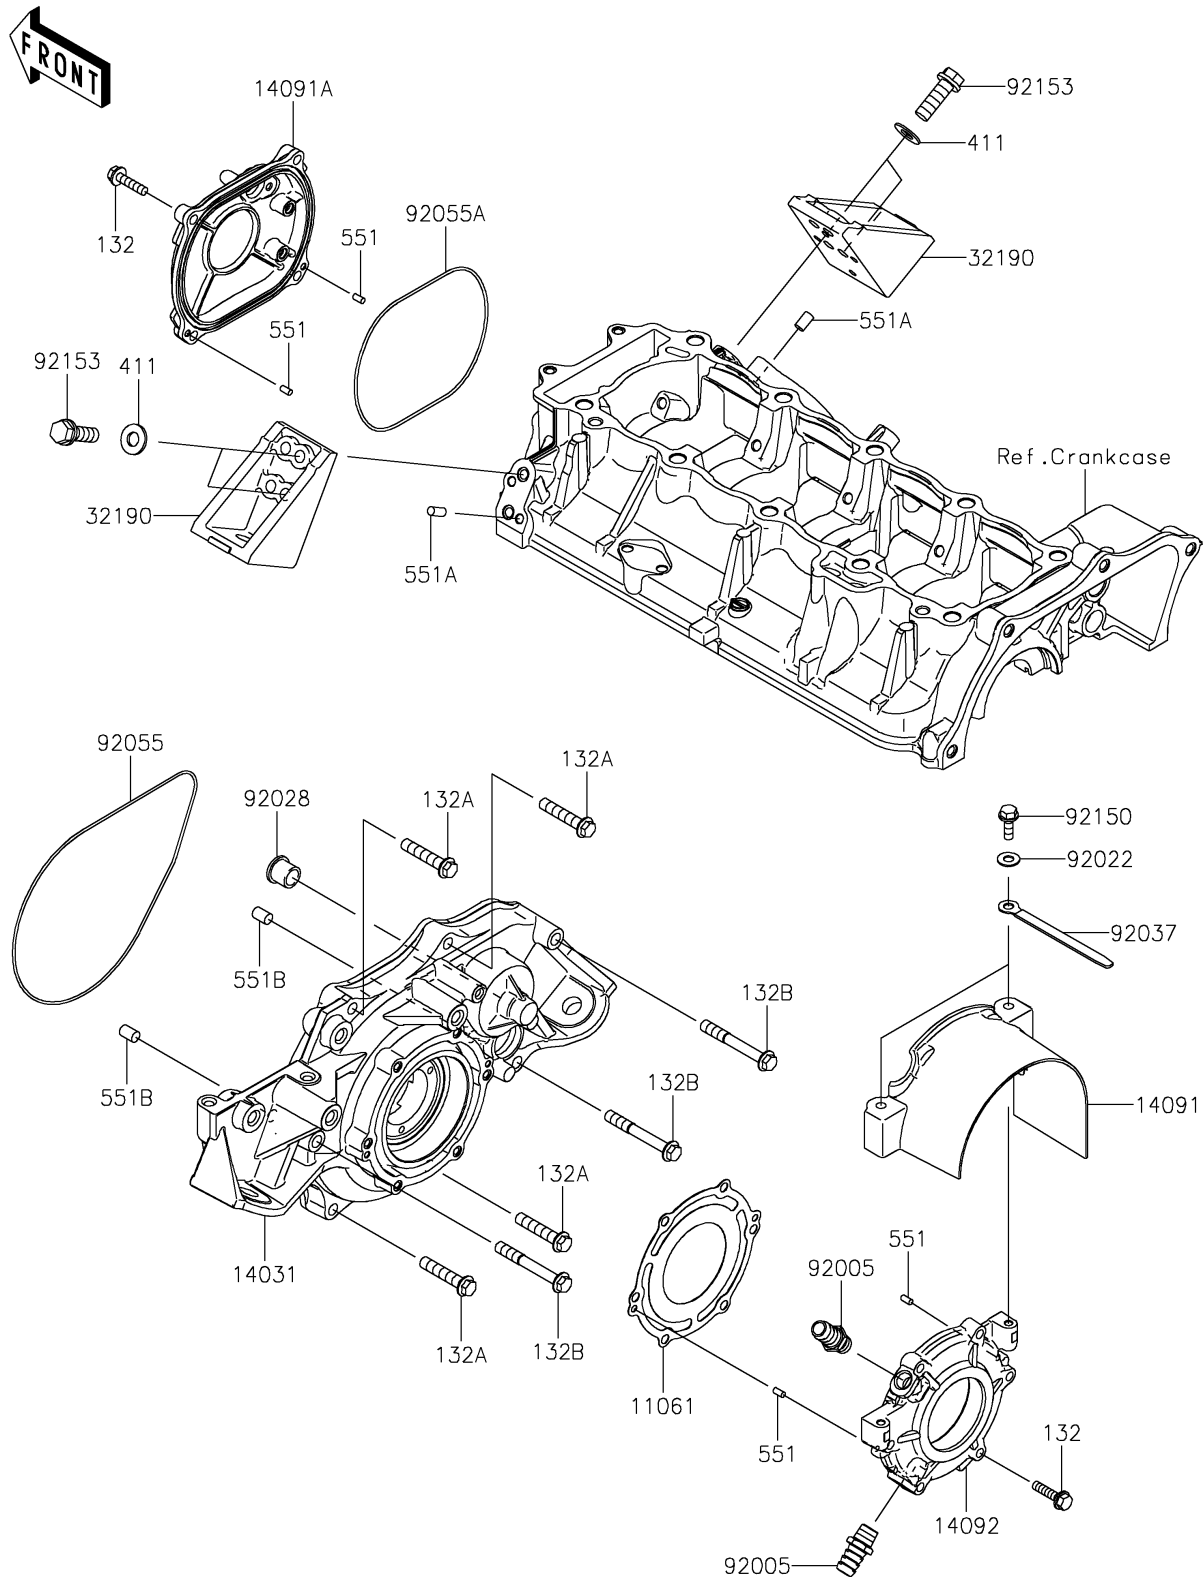

2023 JET SKI® STX® 160

PARTS DIAGRAM

Engine Cover(s)

E1431

2023 JET SKI® STX® 160

PARTS LIST

Engine Cover(s)

ITEM NAME

PART NUMBER

QUANTITY
