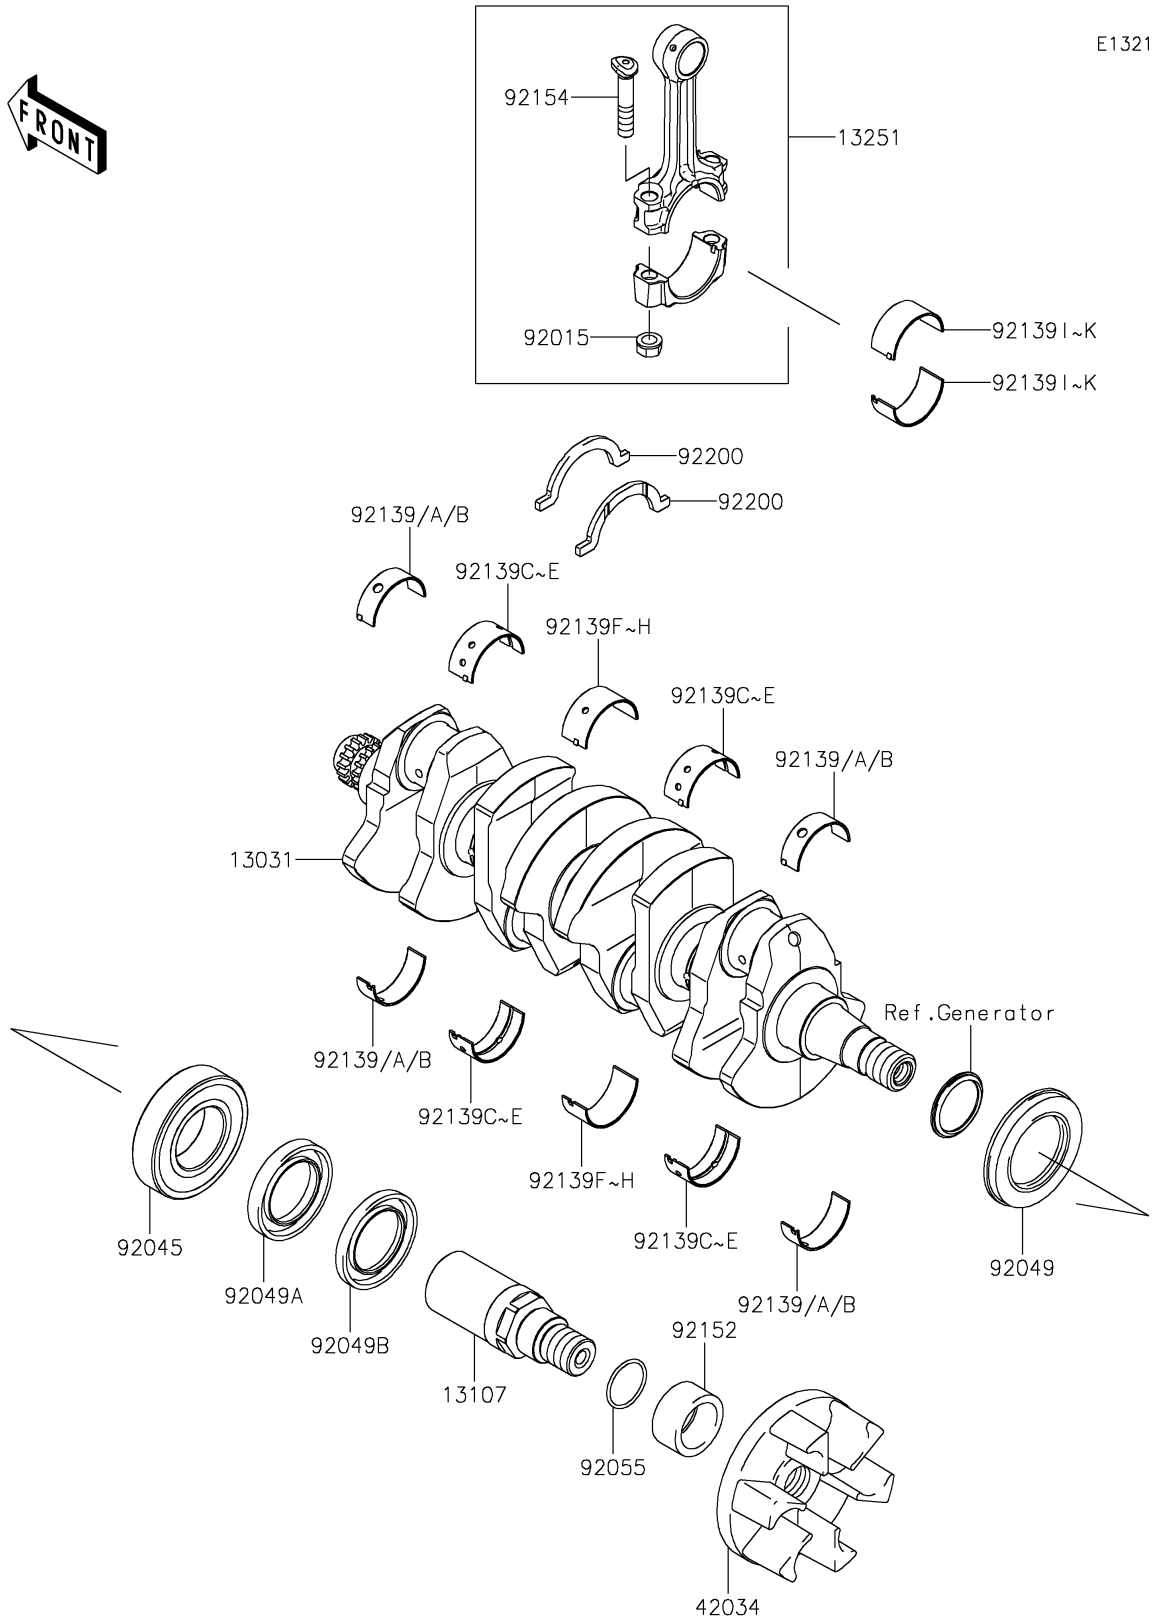

## PARTS DIAGRAM

### Crankshaft

## PARTS LIST

### Crankshaft

ITEM NAME	PART NUMBER	QUANTITY
CRANKSHAFT-COMP (Ref # 13031)	13031-0968	1
SHAFT (Ref # 13107)	13107-3785	1
ROD-ASSY-CONNECTING,I (Ref # 13251)	13251-3703-II	4
COUPLING (Ref # 42034)	42034-3711	1
NUT,CONNECTING ROD (Ref # 92015)	92015-1559	8
BEARING-BALL,6208ZZ AS2S (Ref # 92045)	92045-3739	1
SEAL-OIL,SD347626LHS (Ref # 92049)	92049-3736	1
SEAL-OIL,FPJ740628.5ZS (Ref # 92049A)	92049-3737	1
SEAL-OIL,S40626NS (Ref # 92049B)	92049-3738	1
RING-O,27.7X2.4 (Ref # 92055)	92055-091	1
BUSHING,CRANKSHAFT,#1&#5,BLUE (Ref # 92139)	92139-0942	4
BUSHING,CRANKSHAFT,#1&#5,BLACK (Ref # 92139A)	92139-0943	AR
BUSHING,CRANKSHAFT,#1&#5,BROWN (Ref # 92139B)	92139-0944	AR
BUSHING,CRANKSHAFT,#2&#4,BLUE (Ref # 92139C)	92139-0945	4
BUSHING,CRANKSHAFT,#2&#4,BLACK (Ref # 92139D)	92139-0946	AR
BUSHING,CRANKSHAFT,#2&#4,BROWN (Ref # 92139E)	92139-0947	AR
BUSHING,CRANKSHAFT,#3,BLUE (Ref # 92139F)	92139-0948	2
BUSHING,CRANKSHAFT,#3,BLACK (Ref # 92139G)	92139-0949	AR
BUSHING,CRANKSHAFT,#3,BROWN (Ref # 92139H)	92139-0950	AR
BUSHING,CONNECTING ROD,BLUE (Ref # 92139I)	92139-3708	8
BUSHING,CONNECTING ROD,BLACK (Ref # 92139J)	92139-3709	AR
BUSHING,CONNECTING ROD,BROWN (Ref # 92139K)	92139-3710	AR
COLLAR,OUTPUT RR,L=19.5 (Ref # 92152)	92152-3733	1
BOLT,CONNECTING ROD,9MM (Ref # 92154)	92154-3720	8
WASHER (Ref # 92200)	92200-3789	2