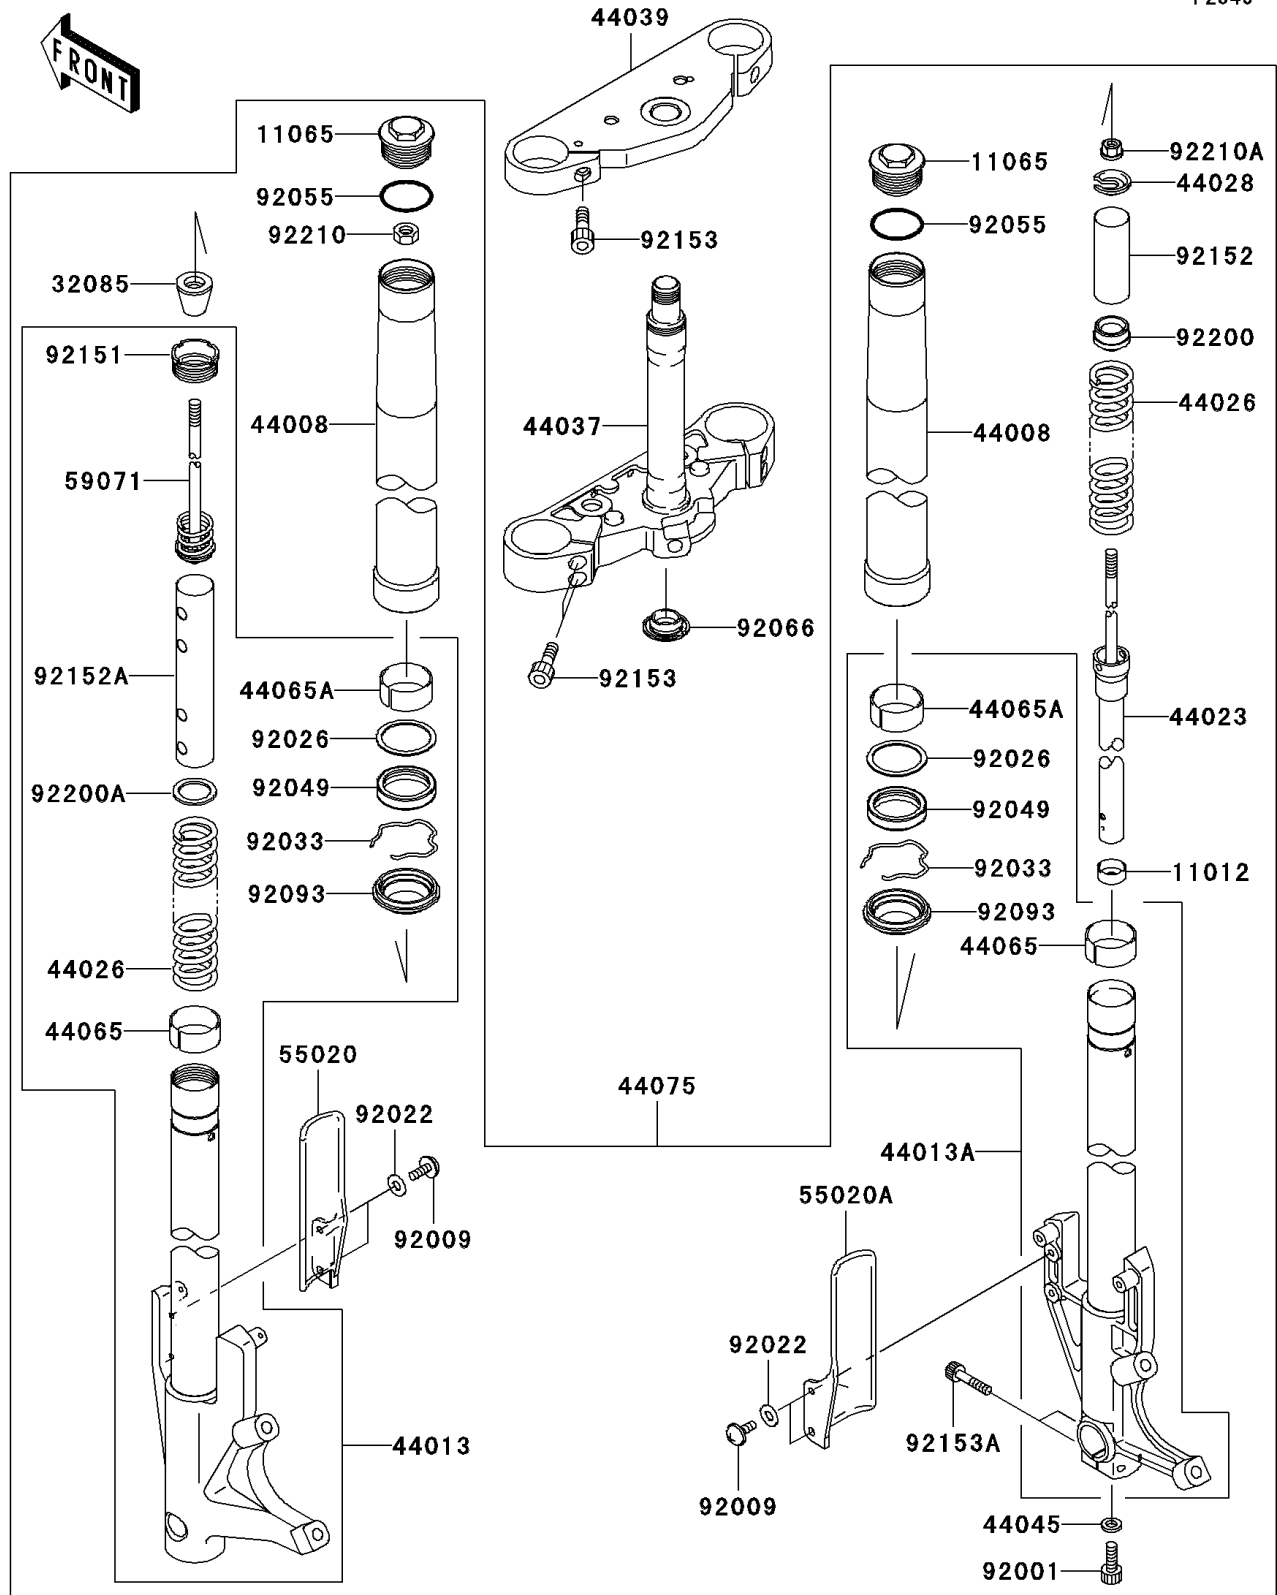

2006 Vulcan 1600 Mean Streak

PARTS DIAGRAM

Front Fork(B6F)

F2340

2006 Vulcan 1600 Mean Streak

PARTS LIST

Front Fork(B6F)

ITEM NAME

PART NUMBER

QUANTITY
